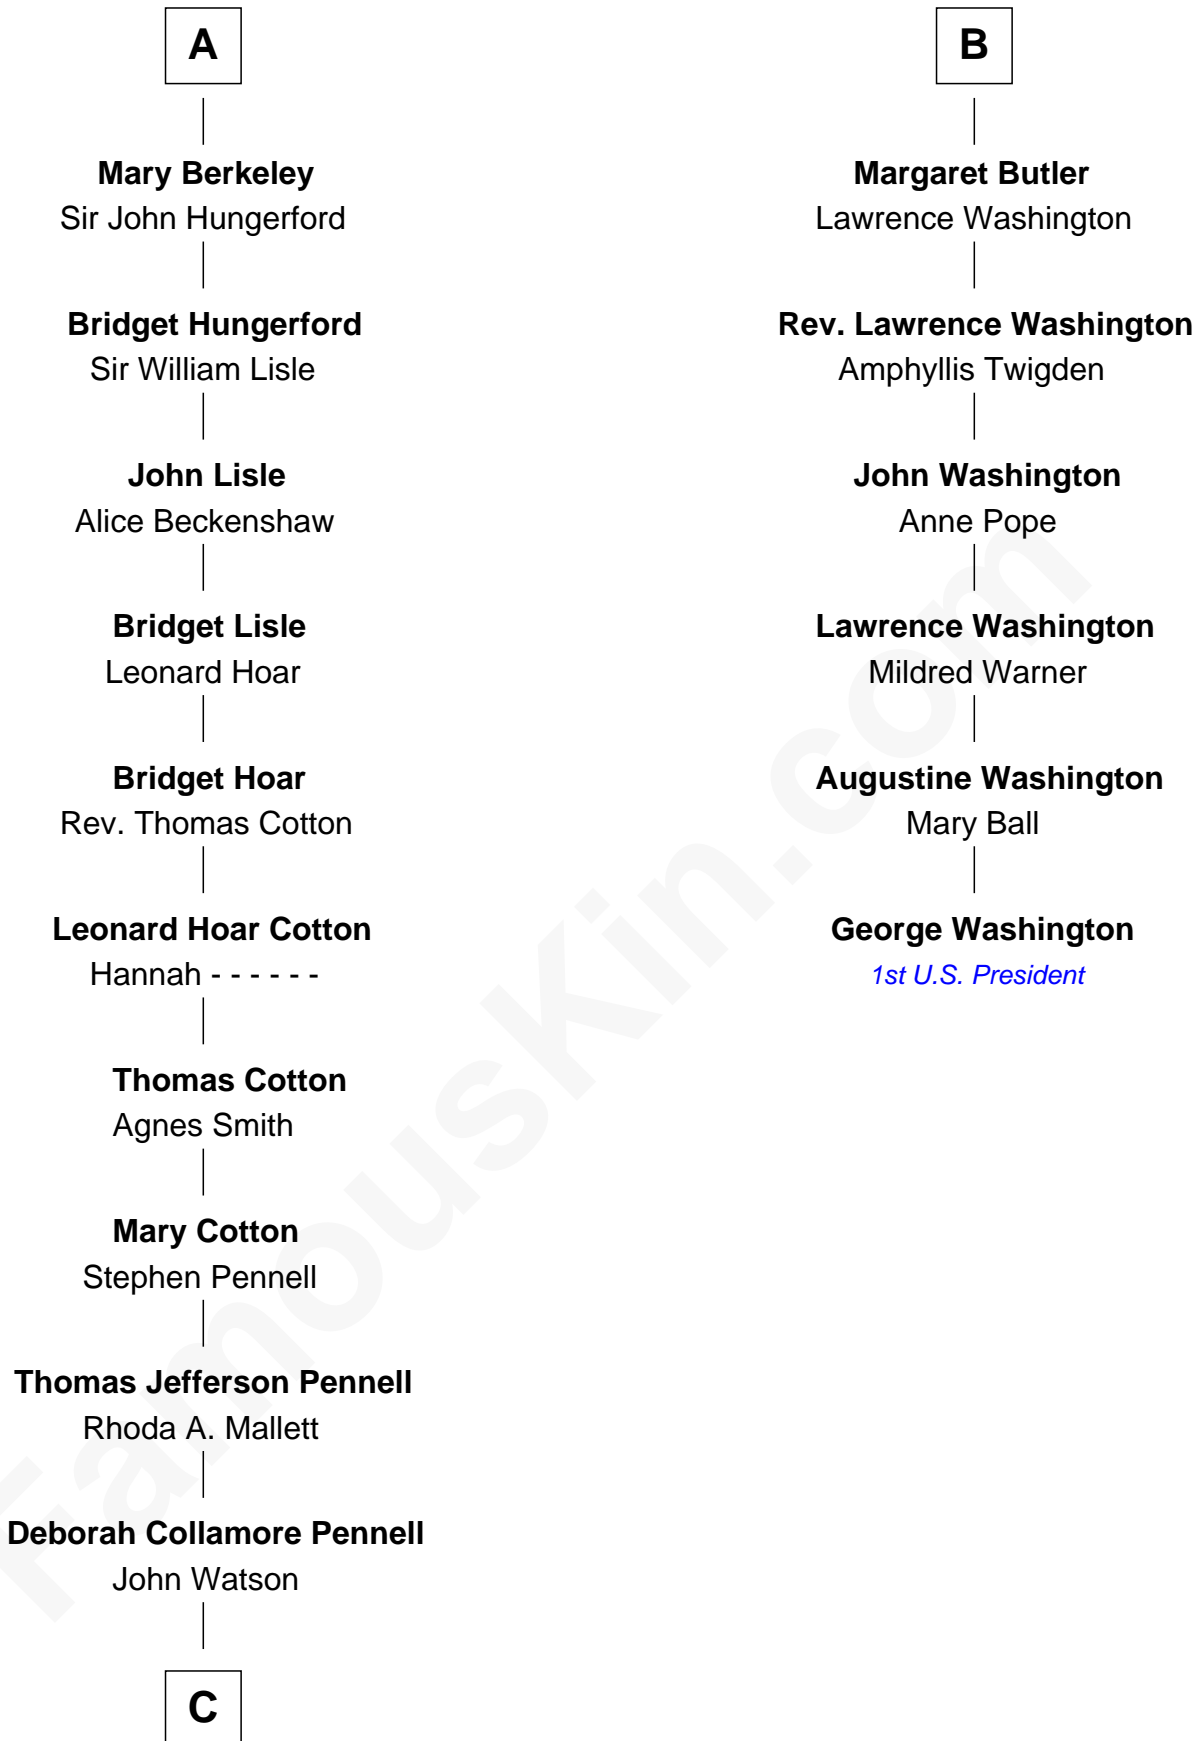

FamousKin.com Relationship Chart of

Warren Buffett

Chairman & CEO, Berkshire Hathaway

12th cousin 8 times removed of

George Washington

1st U.S. President

Richard Fitzalan
Eleanor Plantagenet

Sir Richard Fitzalan
Elizabeth de Bohun

Elizabeth Fitzalan
Sir Thomas Mowbray

Isabel Mowbray
Sir James Berkeley

Maurice Berkeley
Isabel Mead

Anne Berkeley
Sir William Dennis

Isabel Dennis
Sir John Berkeley

Sir Richard Berkeley
Elizabeth Jermy

A

Alice Fitzalan
Sir Thomas de Holand

Eleanor Holand
Edward Cherleton

Joyce Cherleton
Sir John Tiptoft

Joyce Tiptoft
Sir Edmund Sutton

Sir John Sutton
Anne Clarell

Margaret Sutton
John Butler

William Butler
Margaret Greeke

B

C