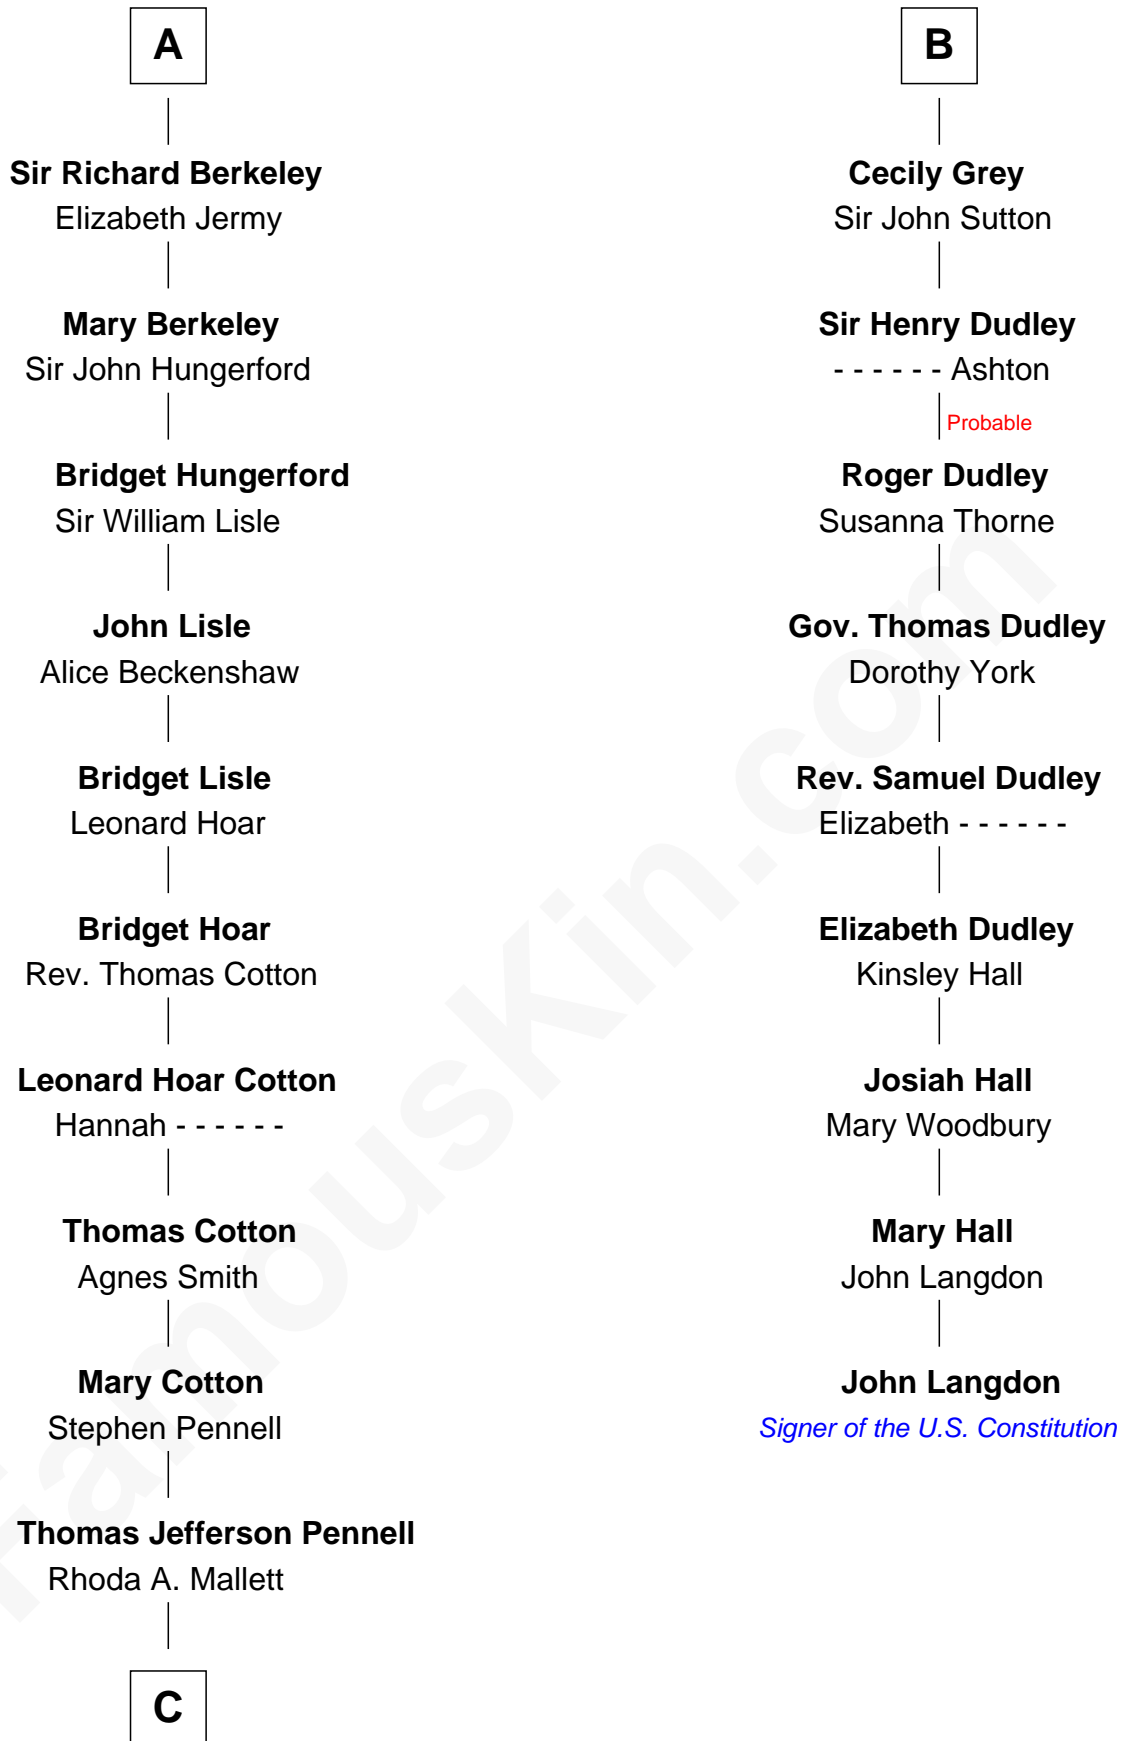

FamousKin.com Relationship Chart of

Warren Buffett

Chairman & CEO, Berkshire Hathaway

15th cousin 6 times removed of

John Langdon

Signer of the U.S. Constitution

Bartholomew de Badlesmere

Margaret de Clare

Elizabeth Harington

William Bonville

Katherine Neville

Cecily Bonville

Thomas Grey

B

C

Deborah Collamore Pennell