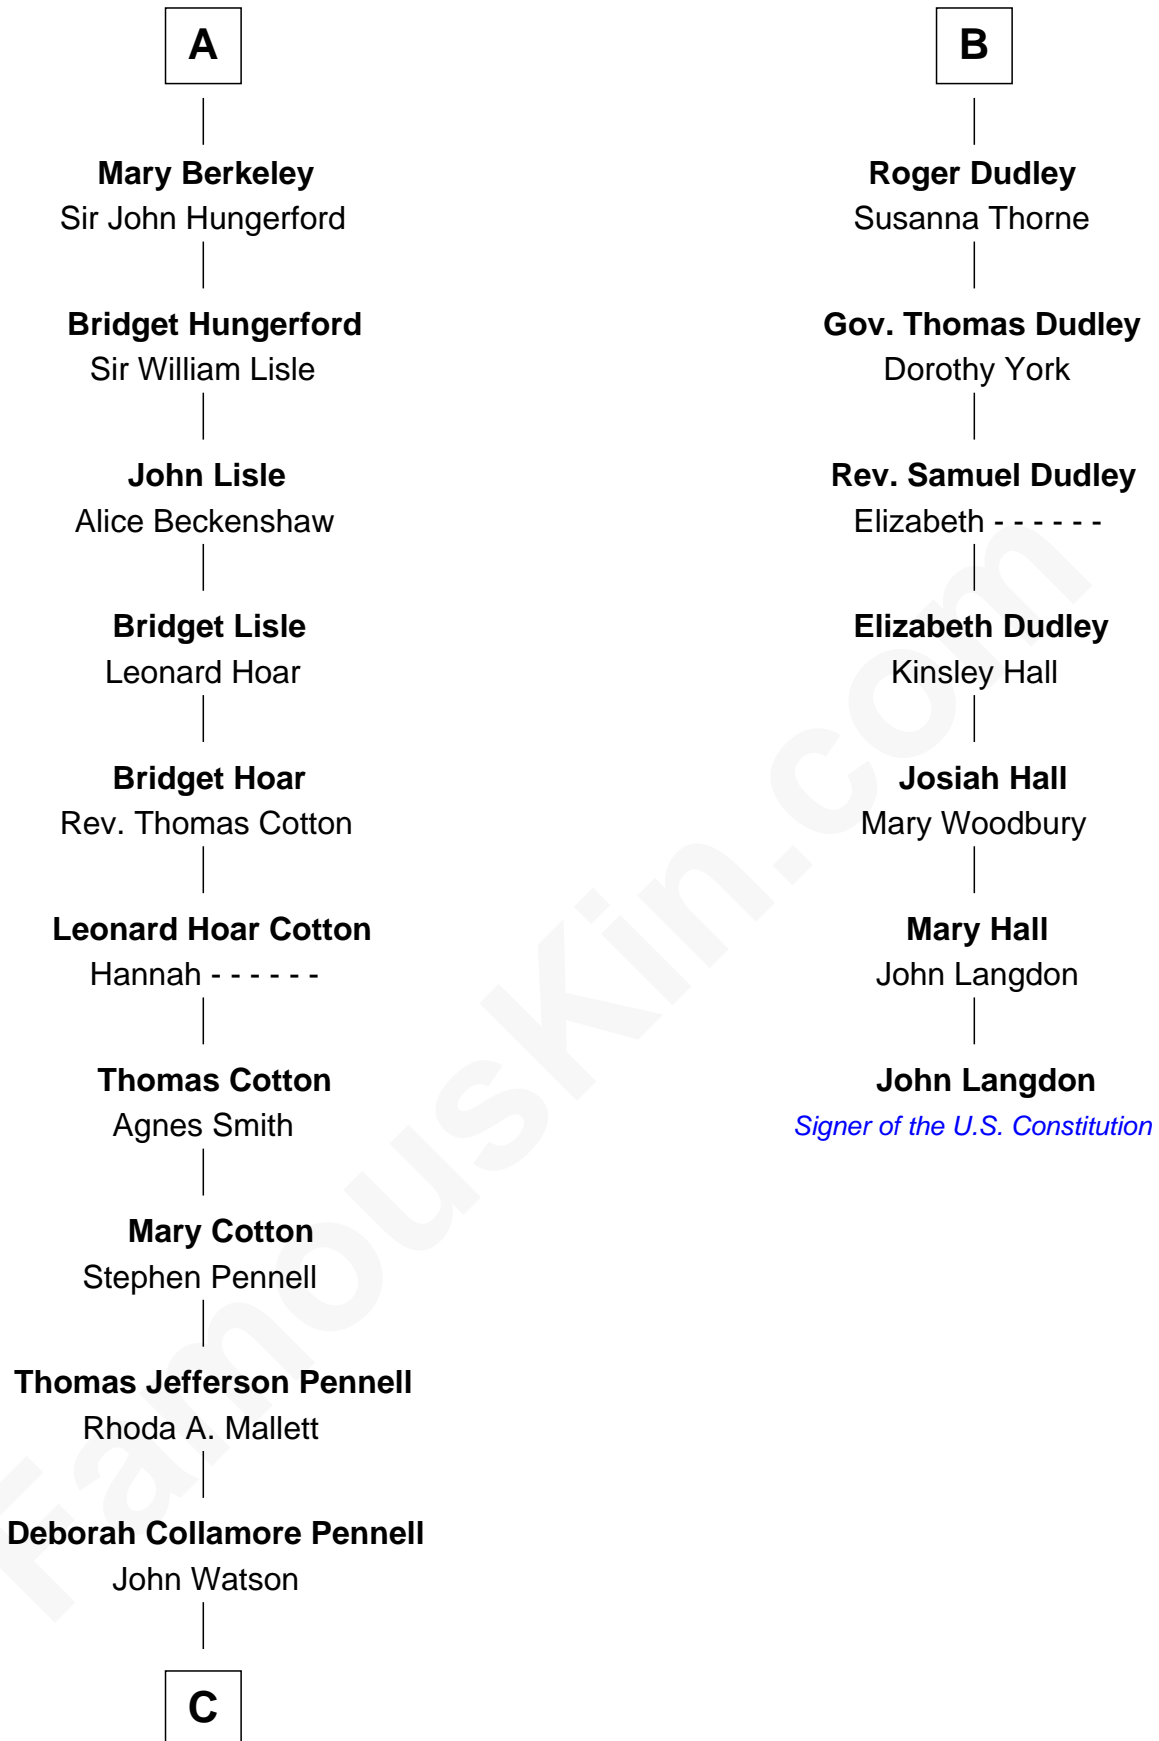

# FamousKin.com Relationship Chart of

**Warren Buffett**

*Chairman & CEO, Berkshire Hathaway*

13th cousin 7 times removed of

**John Langdon**

*Signer of the U.S. Constitution*

**Richard Fitzalan**  
Eleanor Plantagenet

**Sir Richard Fitzalan**  
Elizabeth de Bohun

**Elizabeth Fitzalan**  
Sir Thomas Mowbray

**Isabel Mowbray**  
Sir James Berkeley

**Maurice Berkeley**  
Isabel Mead

**Anne Berkeley**  
Sir William Dennis

**Isabel Dennis**  
Sir John Berkeley

**Sir Richard Berkeley**  
Elizabeth Jermy

**A**

**Alice Fitzalan**  
Sir Thomas de Holand

**Eleanor Holand**  
Edward Cherleton

**Joyce Cherleton**  
Sir John Tiptoft

**Joyce Tiptoft**  
Sir Edmund Sutton

**Sir Edward Sutton**  
Cecily Willoughby

**Sir John Sutton**  
Cecily Grey

**Sir Henry Dudley**  
----- Ashton

Probable

**B**

**C**

—  
**Susan Ann Watson**

Ford Bela Barber