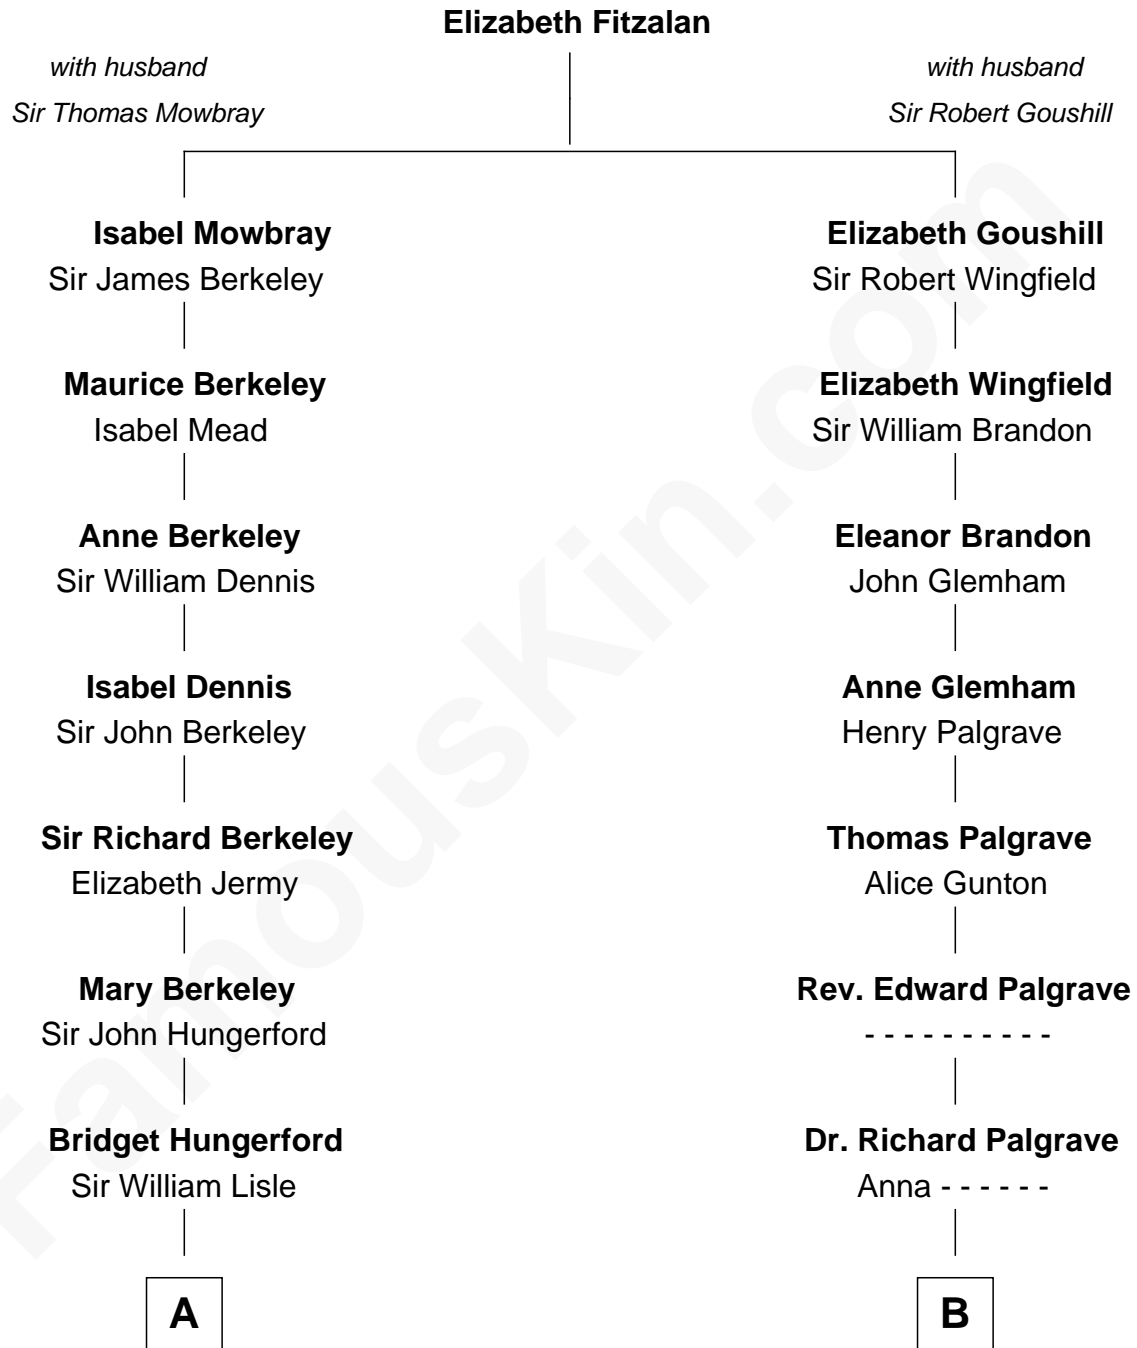

FamousKin.com Relationship Chart of

Warren Buffett

Chairman & CEO, Berkshire Hathaway

15th cousin 3 times removed of

Hetty Green

"The Witch of Wall Street"

C

—
Leila Stahl

Howard Homan Buffett

—
Warren Buffett

Chairman & CEO, Berkshire Hathaway

FamousKin.com