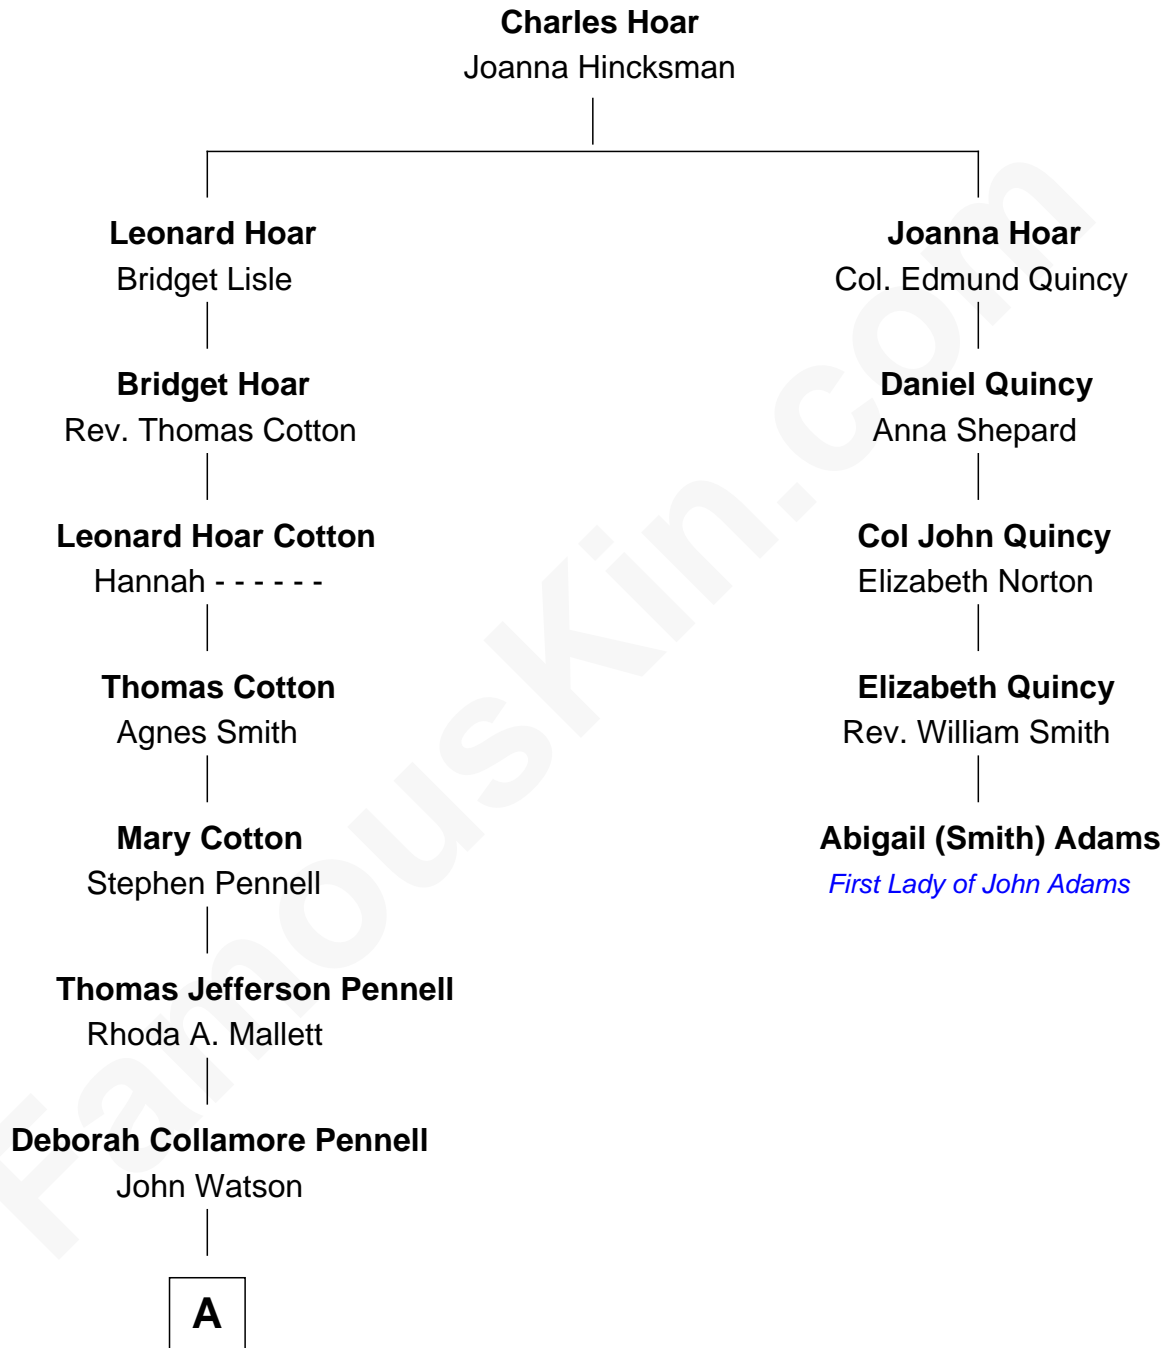

FamousKin.com

Relationship Chart of

Warren Buffett

Chairman & CEO, Berkshire Hathaway

4th cousin 6 times removed of

Abigail (Smith) Adams

First Lady of President John Adams

A

—
Susan Ann Watson

Ford Bela Barber

—
Stella Frances Barber

John Ammon Stahl

—
Leila Stahl

Howard Homan Buffett

—
Warren Buffett

Chairman & CEO, Berkshire Hathaway