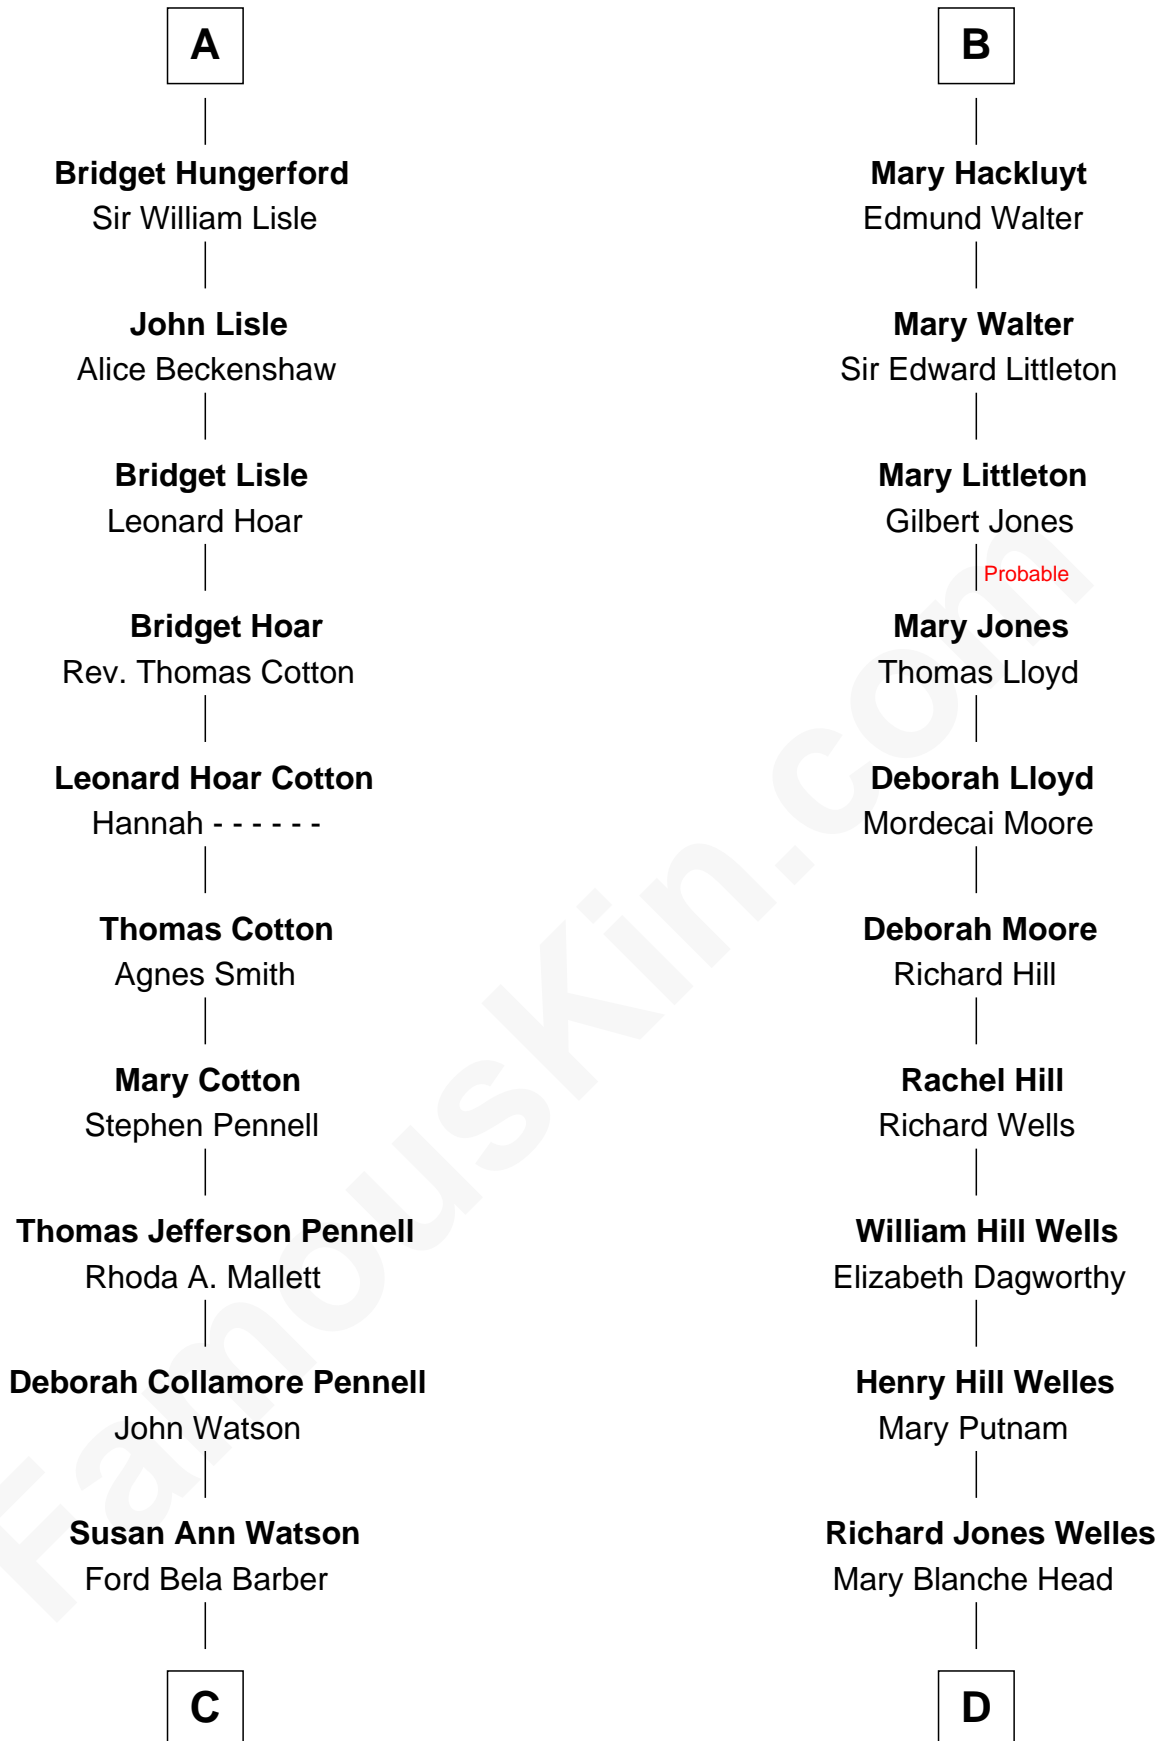

FamousKin.com

Relationship Chart of

Warren Buffett

Chairman & CEO, Berkshire Hathaway

18th cousin 1 time removed of

Orson Welles

Radio, Stage, and Movie Actor

John de Mowbray
Elizabeth de Segrave

Sir Thomas Mowbray

Elizabeth Fitzalan

Isabel Mowbray

Sir James Berkeley

Maurice Berkeley

Isabel Mead

Anne Berkeley

Sir William Dennis

Sir Reginald Lucy

Sir Walter Lucy

Eleanor L'Arcedeckne

Eleanor Lucy

Sir Thomas Hopton

Elizabeth Hopton

Sir Roger Corbet

Sir Richard Corbet

Elizabeth Devereux

Elizabeth Corbet

Thomas Trentham

Katherine Trentham

Thomas Hackluyt

B

FamousKin.com