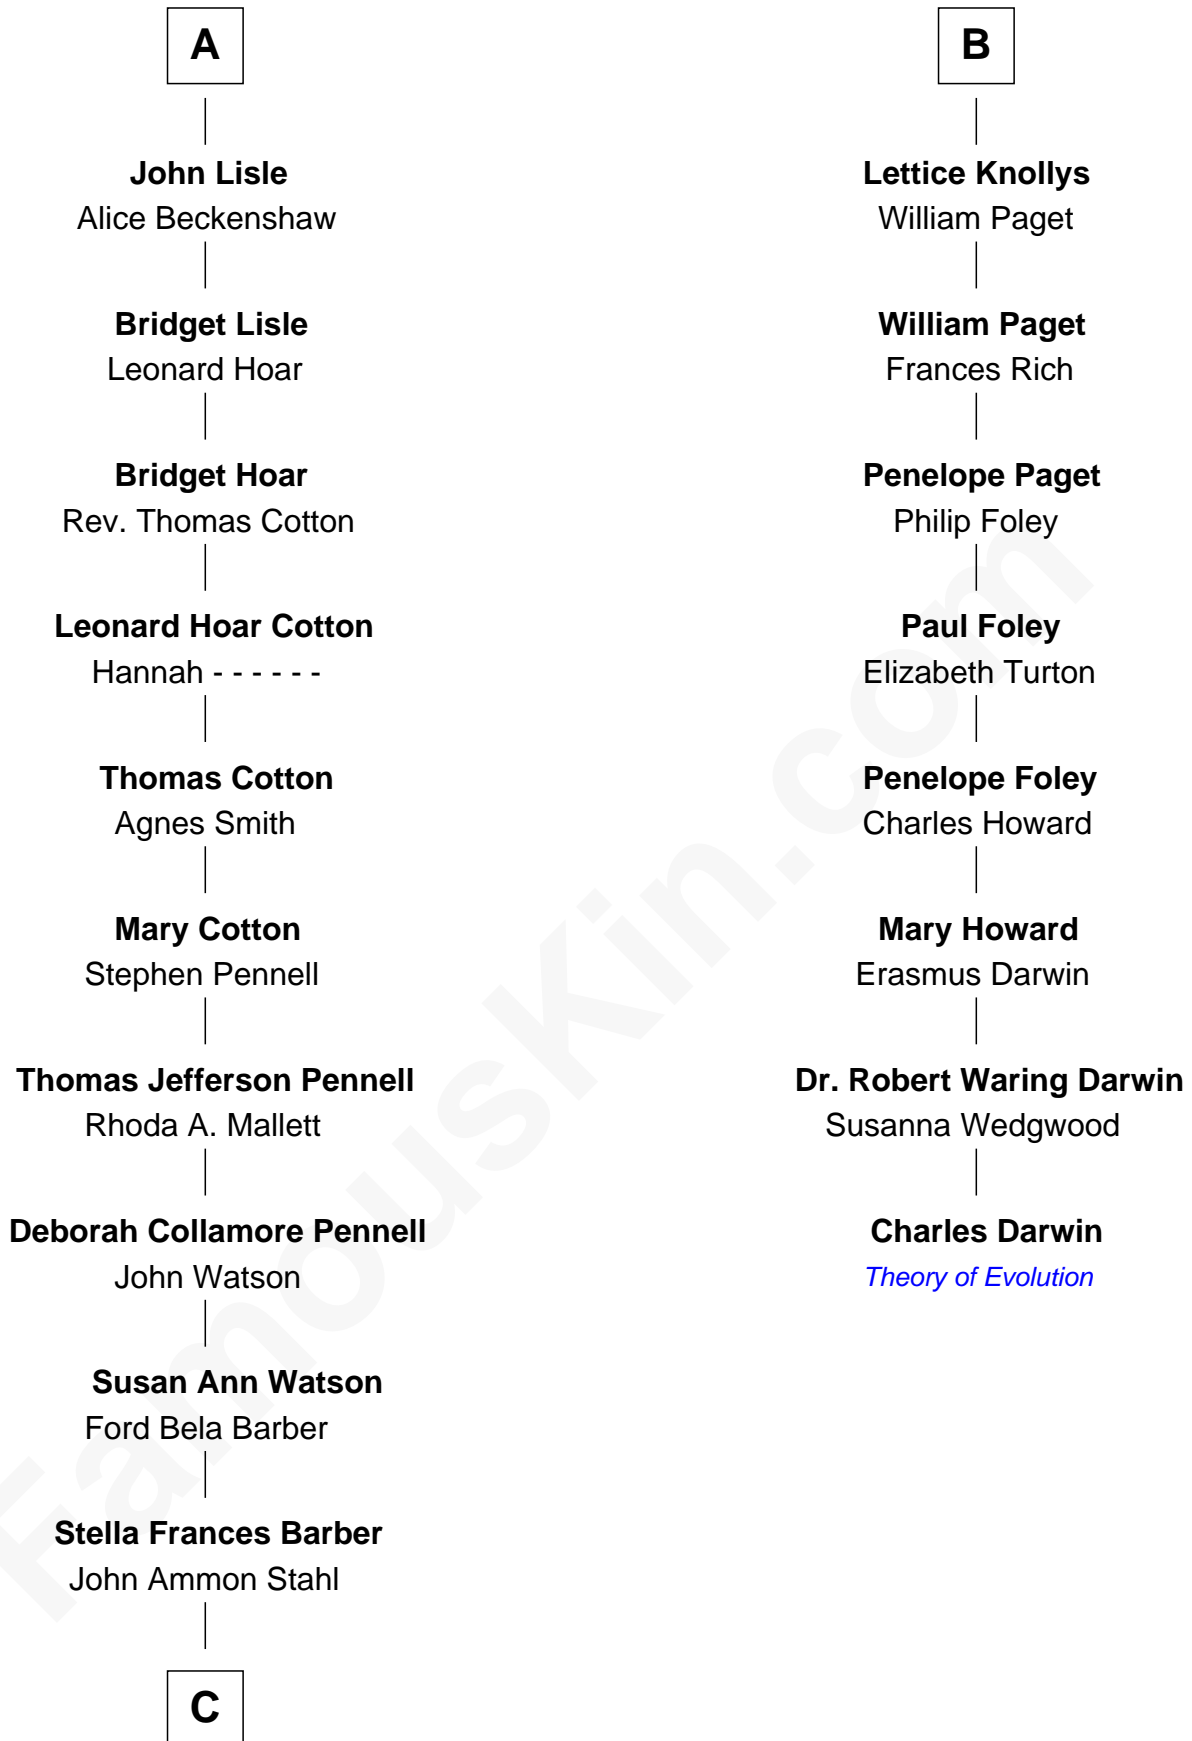

# FamousKin.com Relationship Chart of

**Warren Buffett**

*Chairman & CEO, Berkshire Hathaway*

14th cousin 4 times removed of

**Charles Darwin**

*Theory of Evolution*

**Sir Thomas Mowbray**

Elizabeth Fitzalan

**Isabel Mowbray**  
Sir James Berkeley

**Maurice Berkeley**  
Isabel Mead

**Anne Berkeley**  
Sir William Dennis

**Isabel Dennis**  
Sir John Berkeley

**Sir Richard Berkeley**  
Elizabeth Jermy

**Mary Berkeley**  
Sir John Hungerford

**Bridget Hungerford**  
Sir William Lisle

**A**

**Margaret Mowbray**  
Sir Robert Howard

**Sir John Howard**  
Katherine Moleyns

**Sir Thomas Howard**  
Elizabeth Tilney

**Elizabeth Howard**  
Thomas Boleyn

**Mary Boleyn**  
Sir William Carey

**Catherine Carey**  
Sir Francis Knollys

**Henry Knollys**  
Margaret Cave

**B**

**C**

—  
**Leila Stahl**

Howard Homan Buffett

—  
**Warren Buffett**