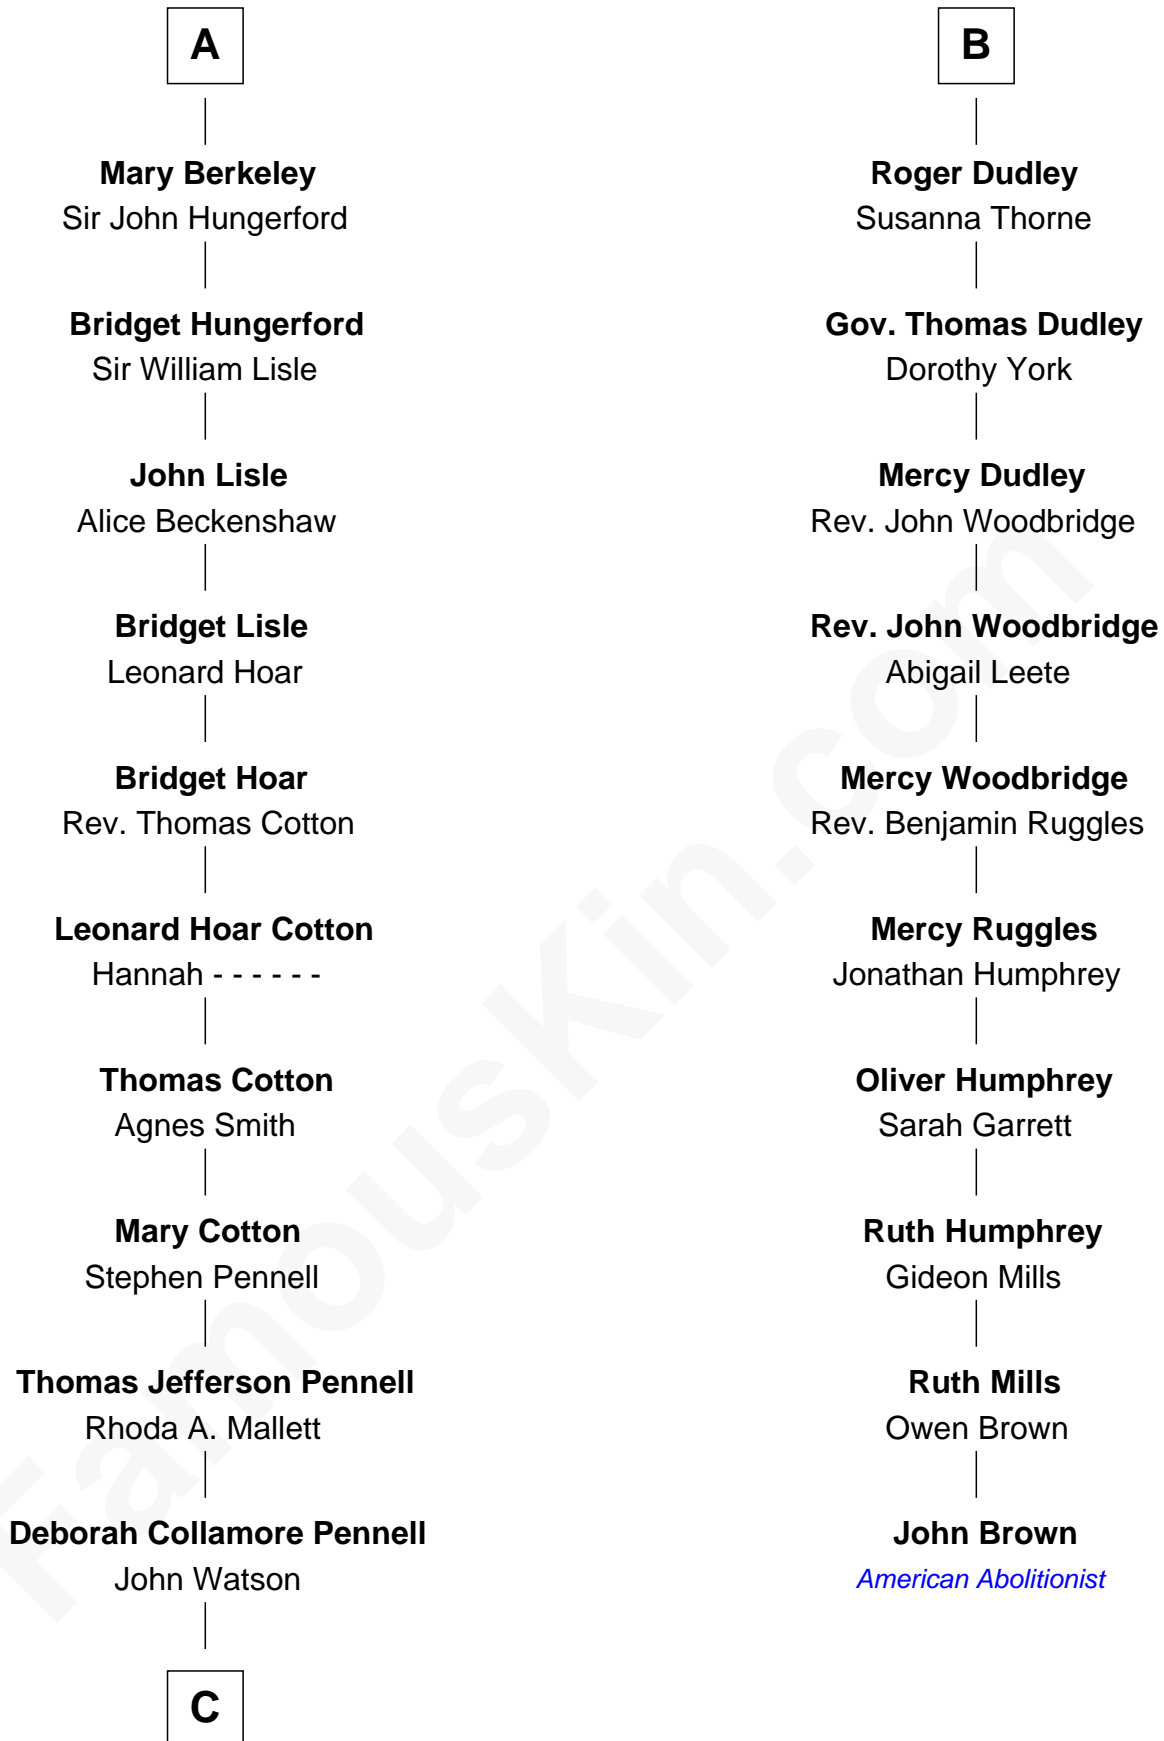

FamousKin.com Relationship Chart of

Warren Buffett

Chairman & CEO, Berkshire Hathaway

16th cousin 4 times removed of

John Brown

American Abolitionist

Richard Fitzalan
Eleanor Plantagenet

Sir Richard Fitzalan
Elizabeth de Bohun

Elizabeth Fitzalan
Sir Thomas Mowbray

Isabel Mowbray
Sir James Berkeley

Maurice Berkeley
Isabel Mead

Anne Berkeley
Sir William Dennis

Isabel Dennis
Sir John Berkeley

Sir Richard Berkeley
Elizabeth Jermy

A

Alice Fitzalan
Sir Thomas de Holand

Eleanor Holand
Edward Cherleton

Joyce Cherleton
Sir John Tiptoft

Joyce Tiptoft
Sir Edmund Sutton

Sir Edward Sutton
Cecily Willoughby

Sir John Sutton
Cecily Grey

Sir Henry Dudley
----- Ashton

Probable

B

C

—
Susan Ann Watson

Ford Bela Barber

—
Stella Frances Barber

John Ammon Stahl

—
Leila Stahl

Howard Homan Buffett

—
Warren Buffett