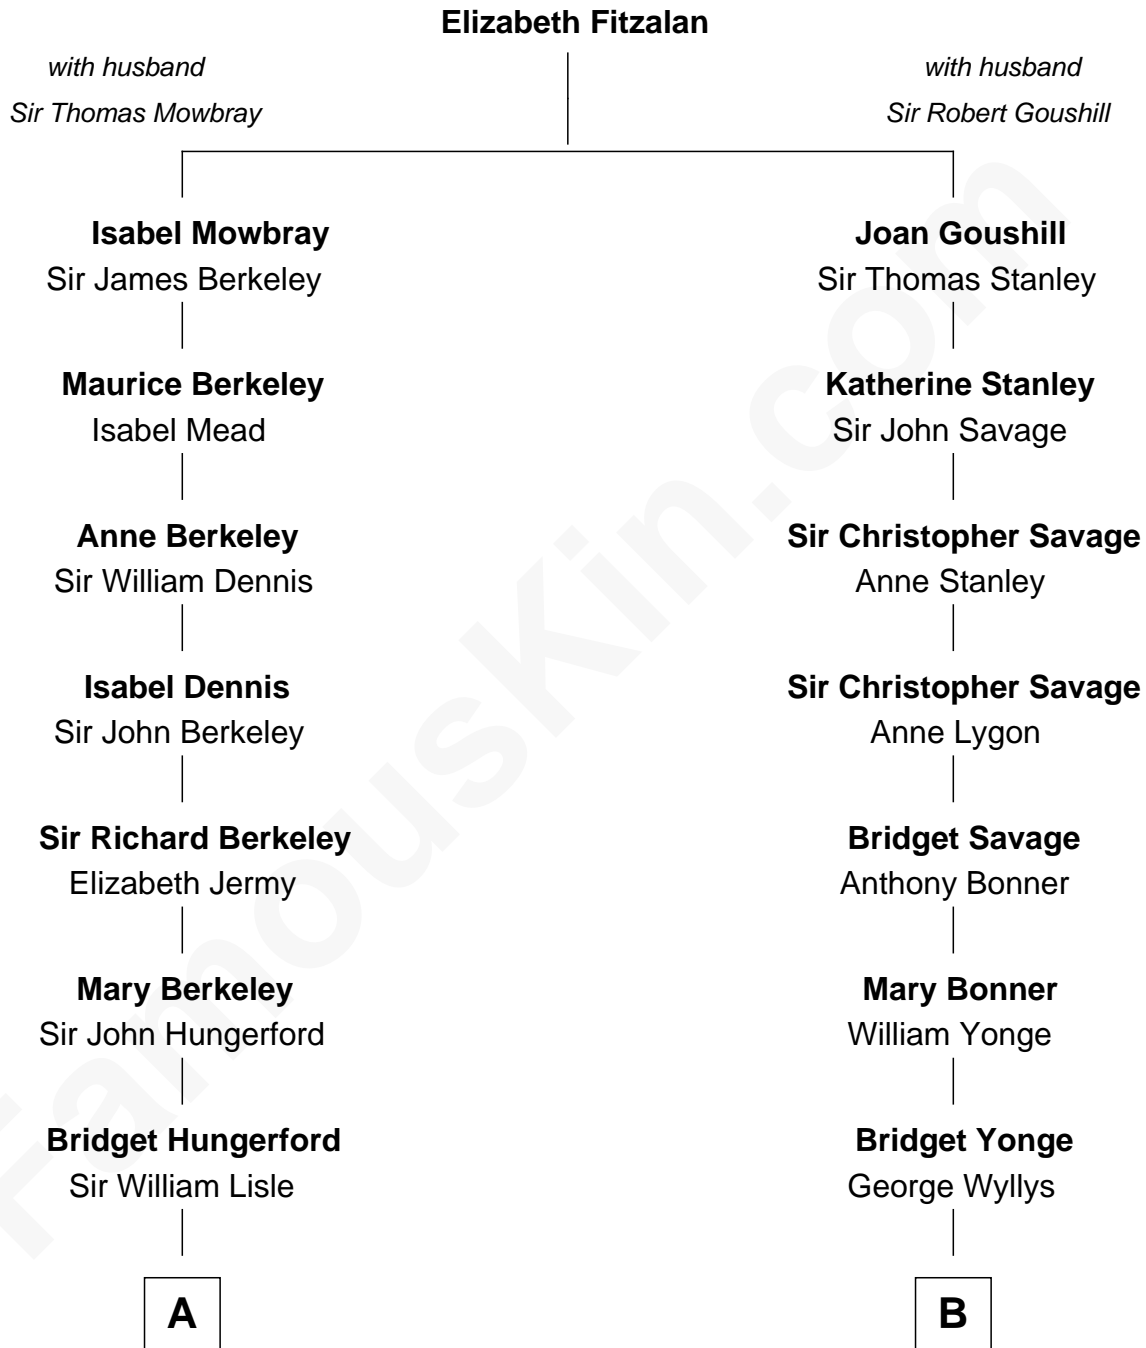

FamousKin.com Relationship Chart of

Warren Buffett

Chairman & CEO, Berkshire Hathaway

16th cousin 2 times removed of

Thomas Pynchon

American Novelist

C

—
Leila Stahl

Howard Homan Buffett

—
Warren Buffett

Chairman & CEO, Berkshire Hathaway

FamousKin.com