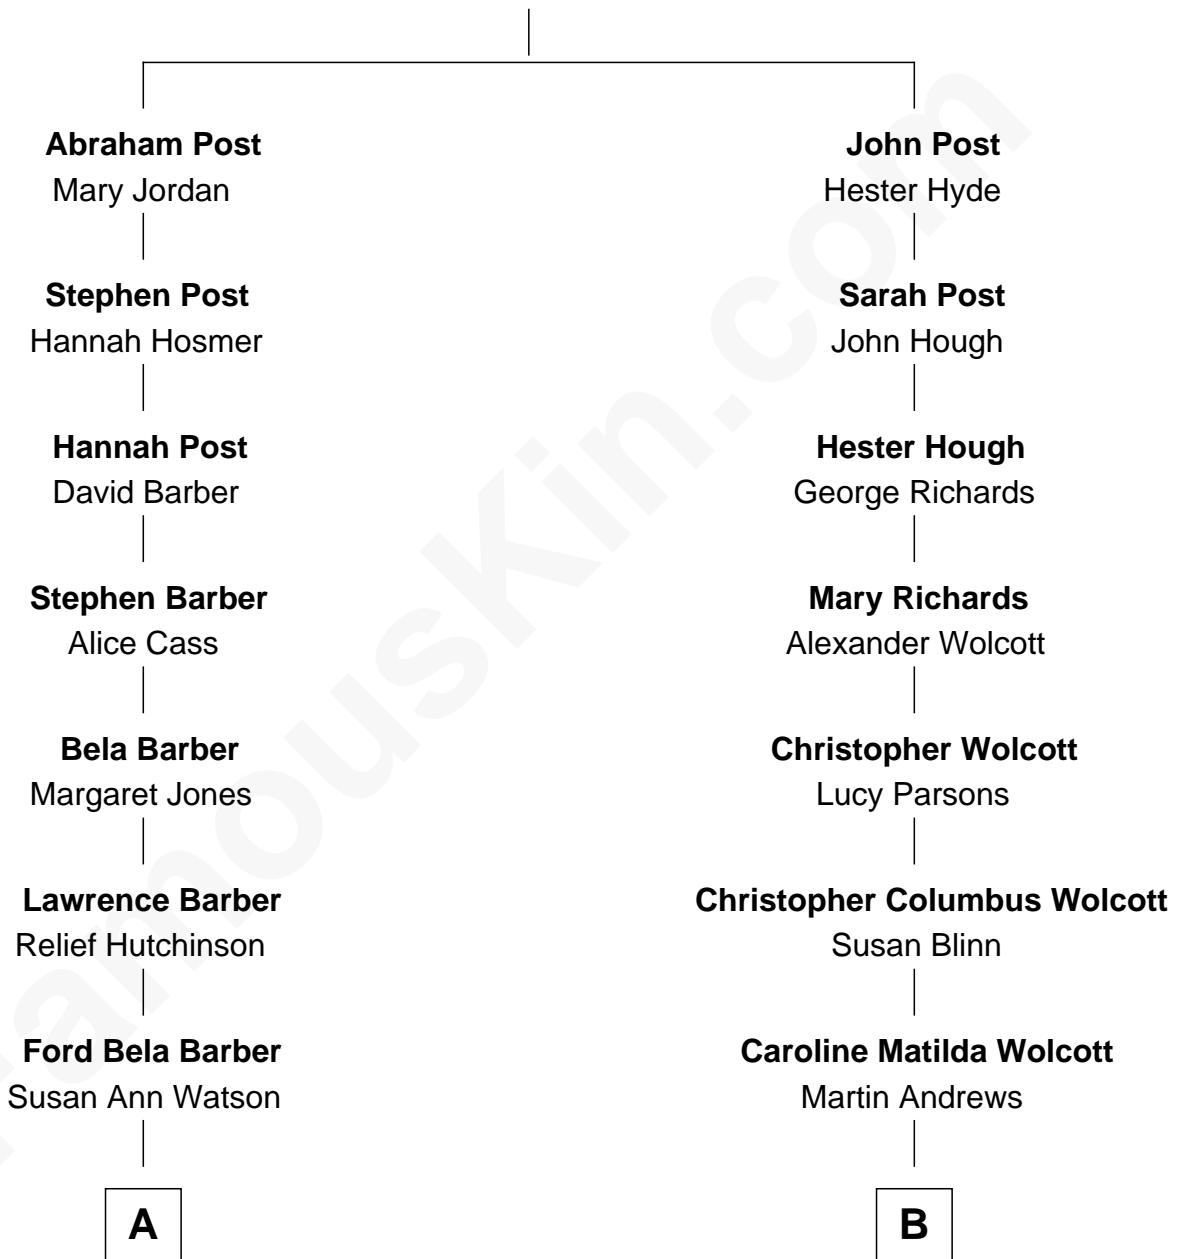

# FamousKin.com Relationship Chart of

**Warren Buffett**

*Chairman & CEO, Berkshire Hathaway*

8th cousin 1 time removed of

**Buckminster Fuller**

*Author, Architect, and Inventor*

**Stephen Post**  
Elinor Panton

FamousKin.com