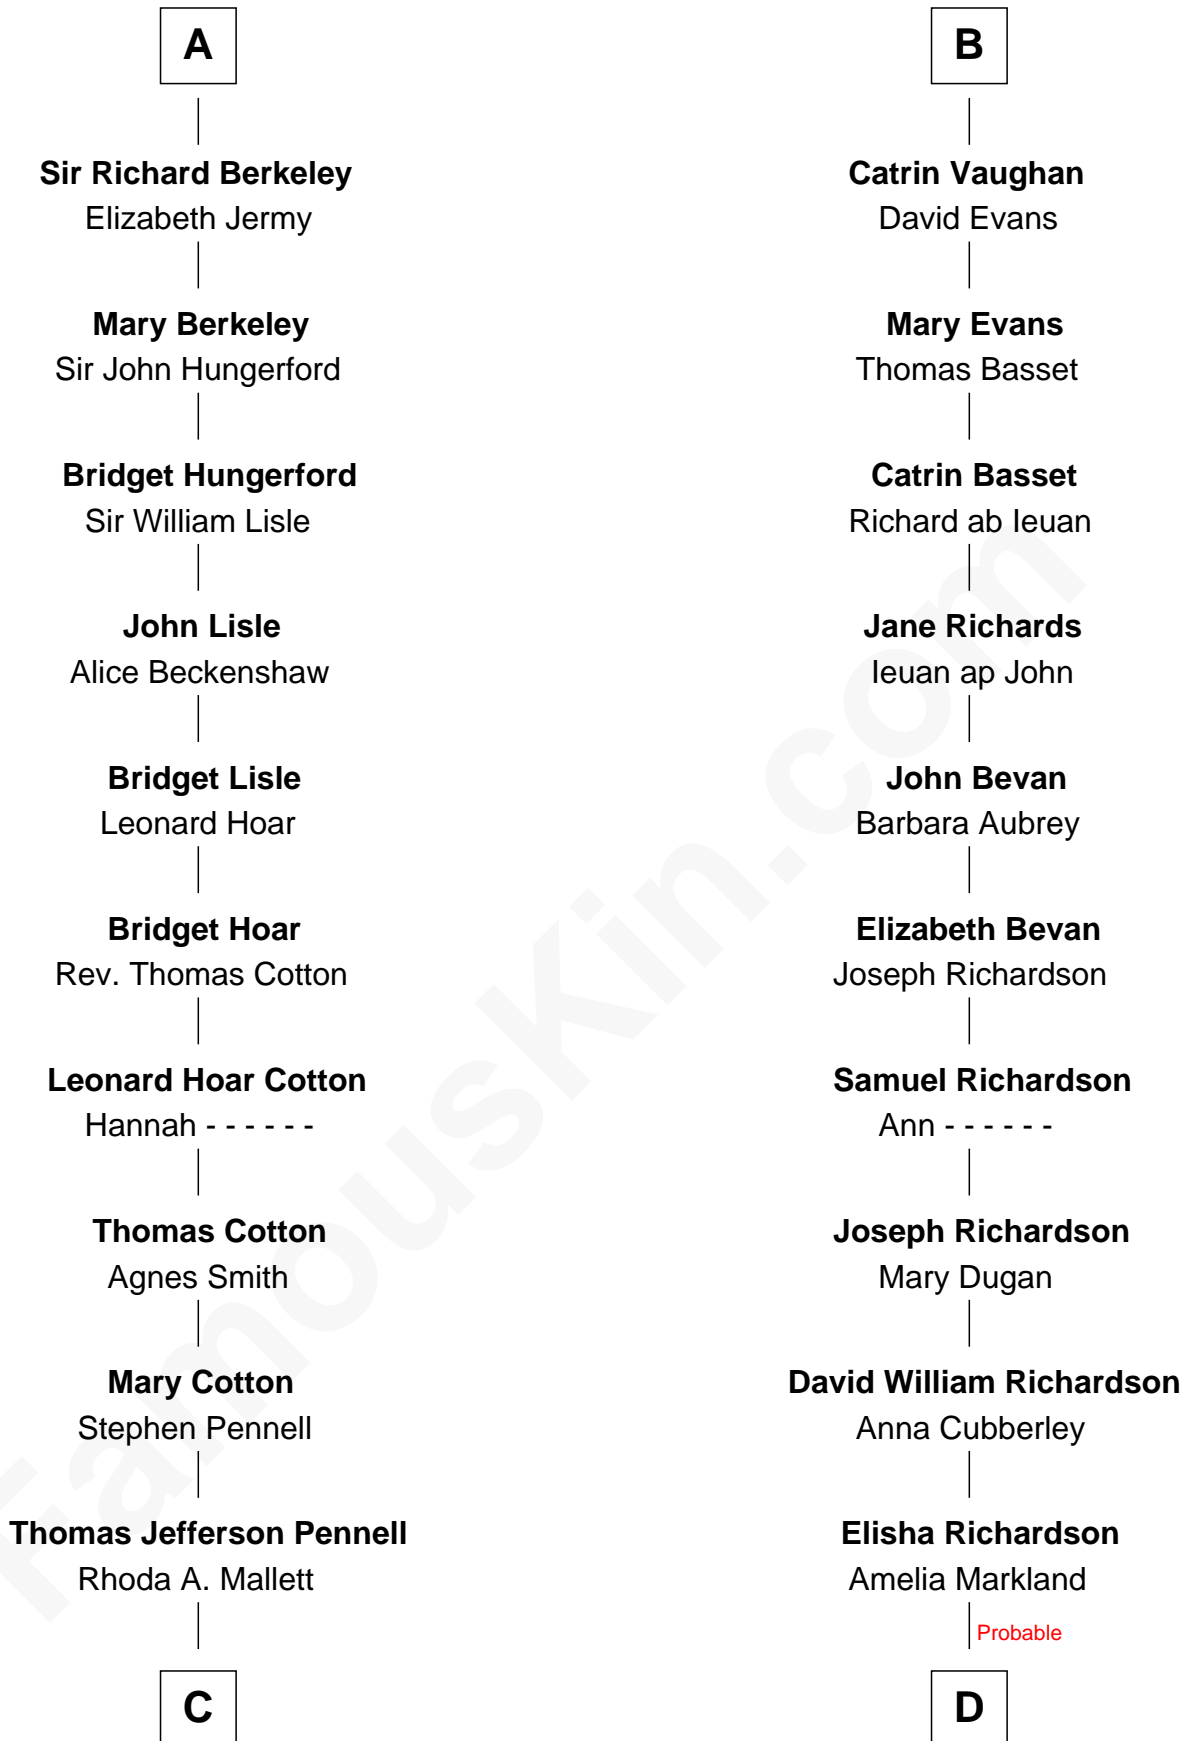

FamousKin.com

Relationship Chart of

Warren Buffett

Chairman & CEO, Berkshire Hathaway

21st cousin of

Sally Ride

1st American Woman in Space

Sir Warin Trussell
Maud de St. Philibert

C

Deborah Collamore Pennell

John Watson

Susan Ann Watson

Ford Bela Barber

Stella Frances Barber

John Ammon Stahl

Leila Stahl