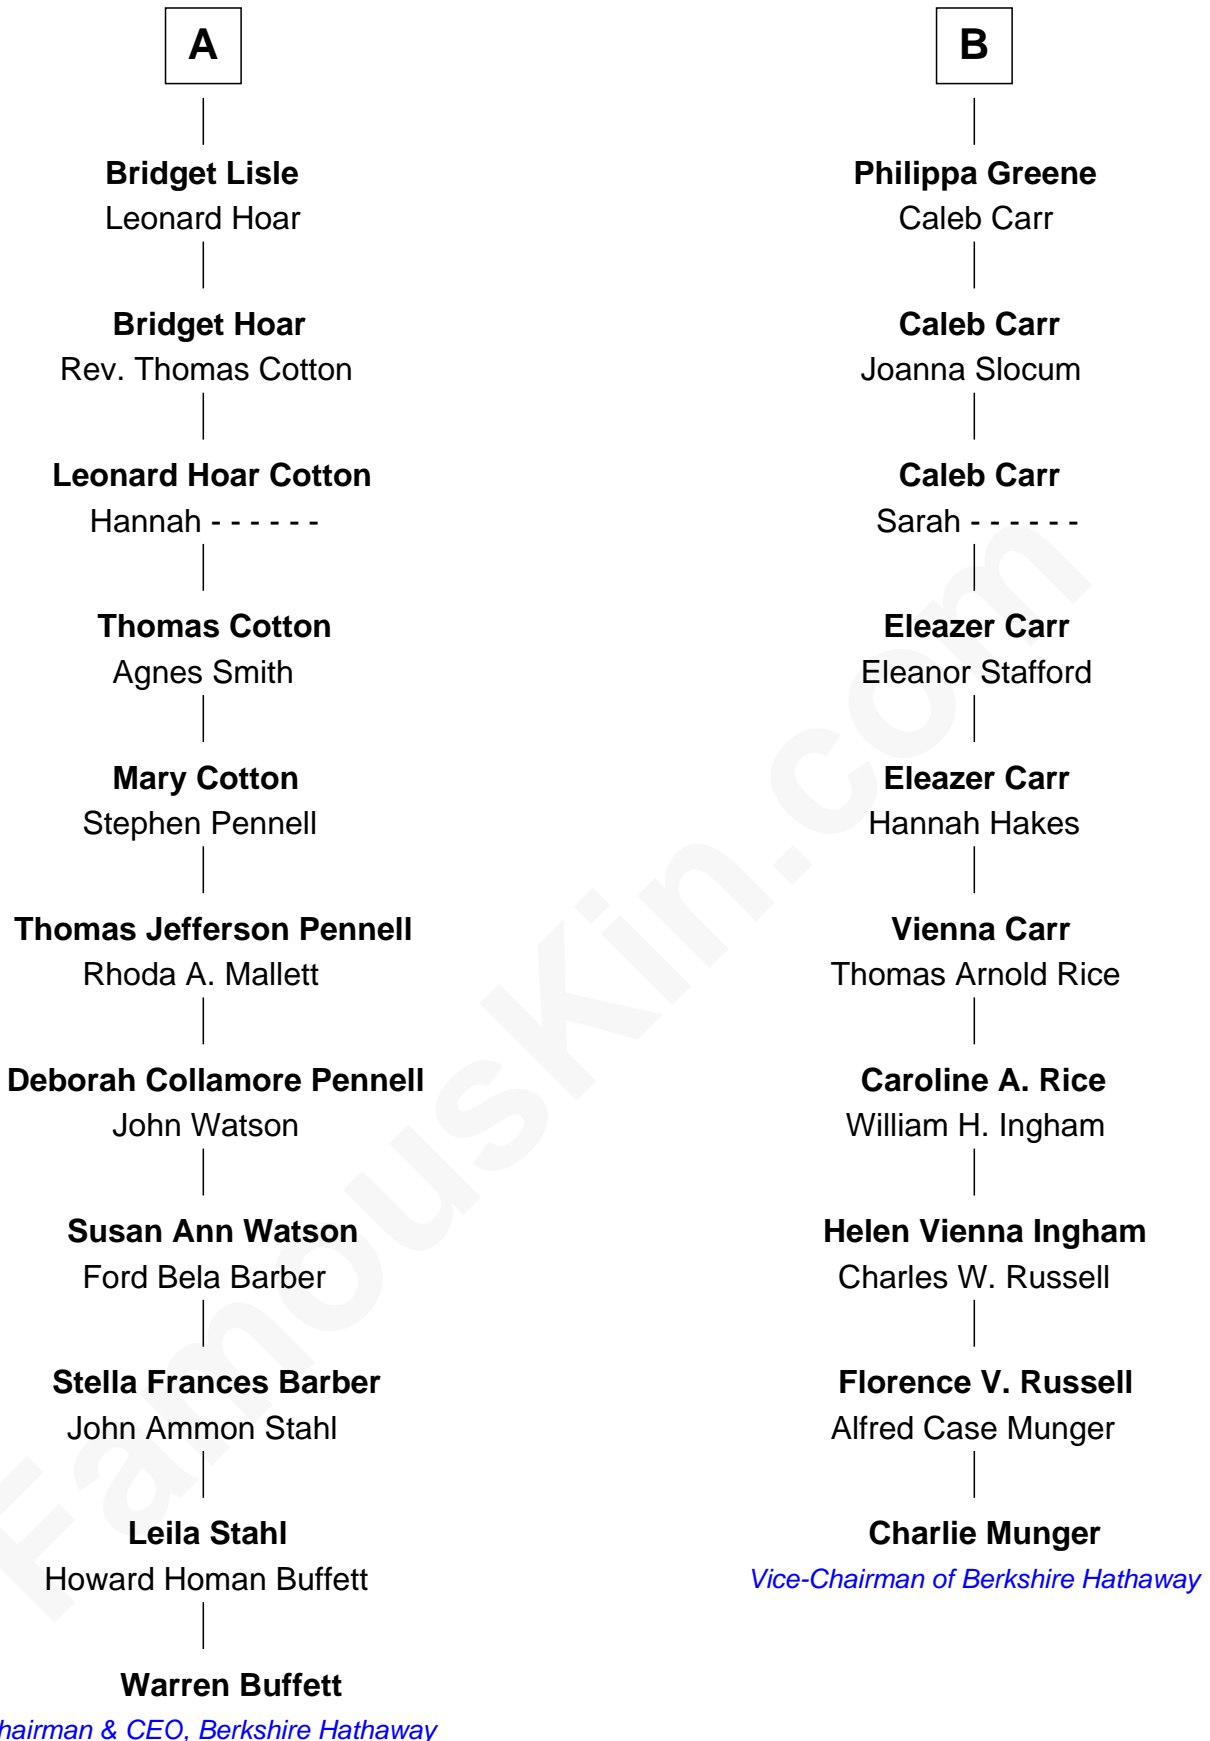

FamousKin.com Relationship Chart of

Warren Buffett

Chairman & CEO, Berkshire Hathaway

16th cousin 1 time removed of

Charlie Munger

Vice-Chairman of Berkshire Hathaway

Sir Humphrey Stafford

Eleanor Aylesbury