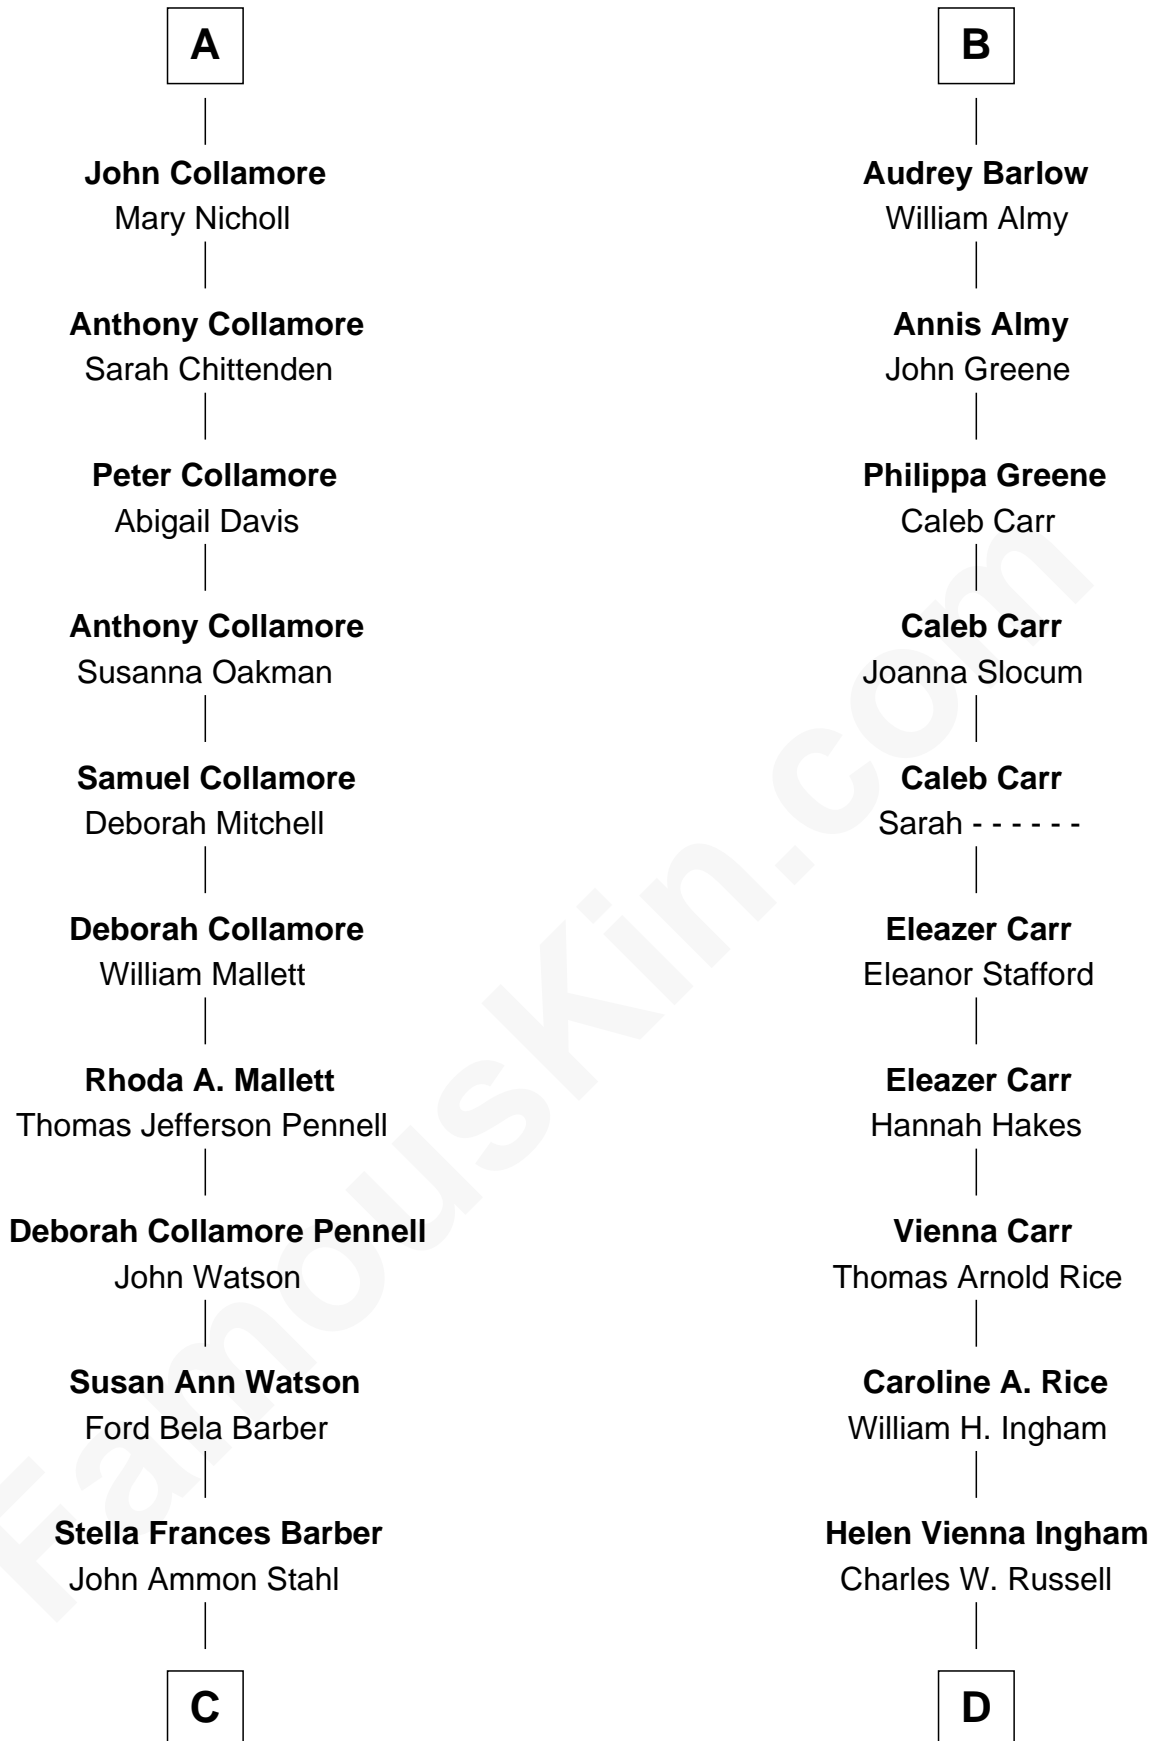

FamousKin.com Relationship Chart of

Warren Buffett

Chairman & CEO, Berkshire Hathaway

18th cousin of

Charlie Munger

Vice-Chairman of Berkshire Hathaway

Robert Poyntz
Katherine FitzNichol

Sir Nicholas Poyntz

Ralph Greville

John Greville

Jane Forster

Agnes Greville

Sir Edmund Tame

Margaret Tame

Sir Humphrey Stafford

Ellen Stafford

Thomas Barlow

Stafford Barlow

B

C

Leila Stahl
Howard Homan Buffett

Warren Buffett
Chairman & CEO, Berkshire Hathaway

D

Florence V. Russell
Alfred Case Munger