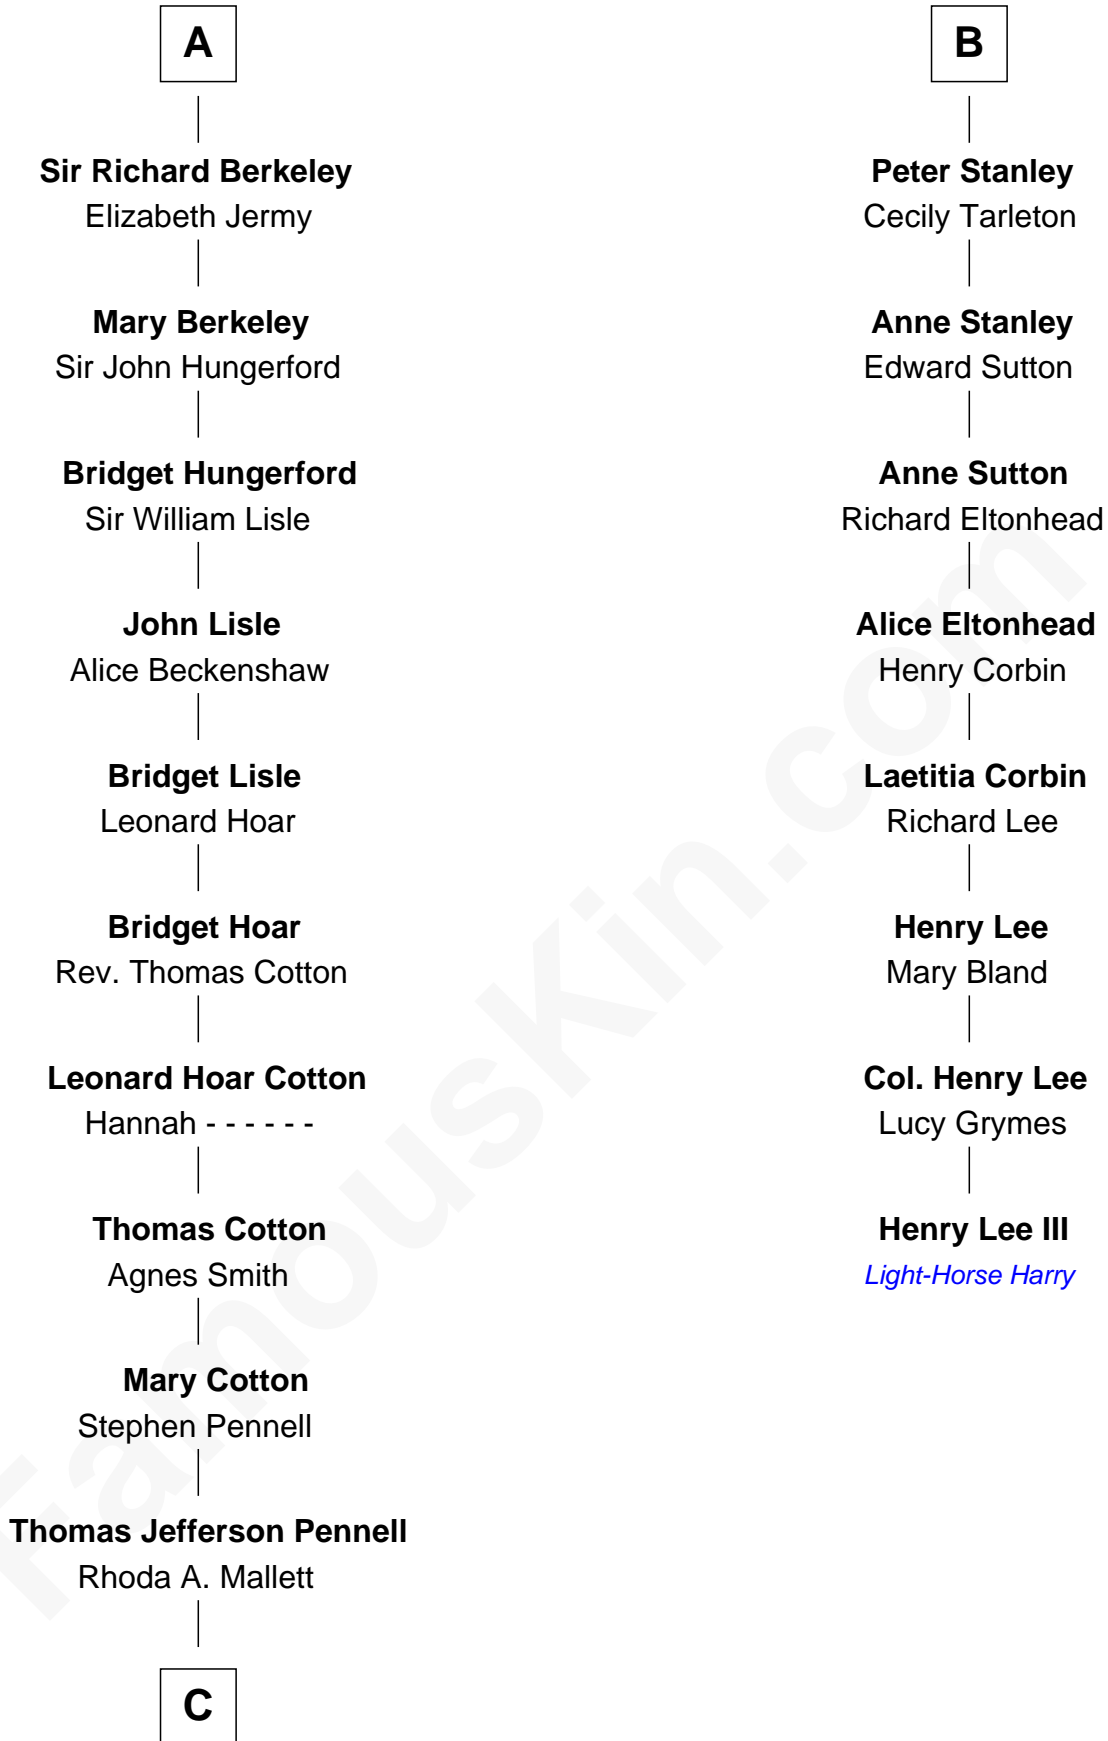

# FamousKin.com Relationship Chart of

**Warren Buffett**

*Chairman & CEO, Berkshire Hathaway*

14th cousin 7 times removed of

**Henry Lee III**

*9th Governor of Virginia*

**C**

Deborah Collamore Pennell

John Watson

Susan Ann Watson

Ford Bela Barber

Stella Frances Barber

John Ammon Stahl

Leila Stahl

Howard Homan Buffett

Warren Buffett