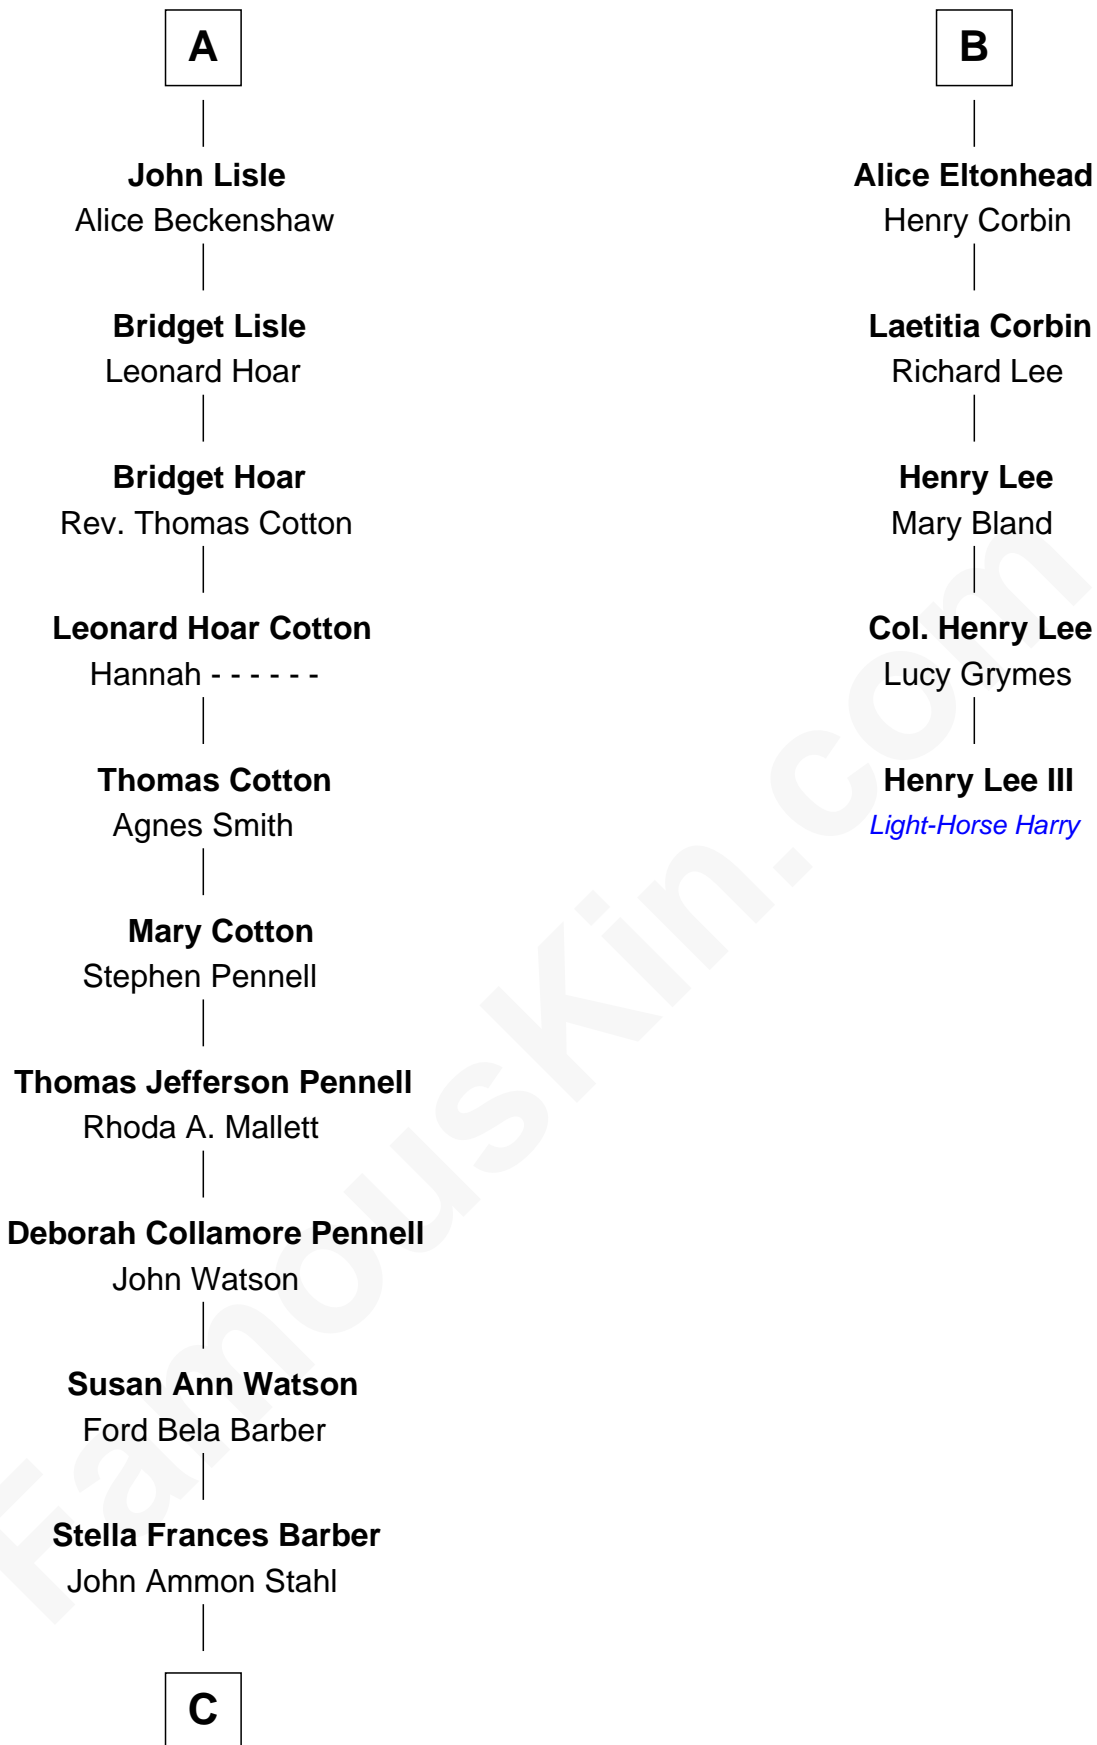

# FamousKin.com Relationship Chart of

**Warren Buffett**

*Chairman & CEO, Berkshire Hathaway*

11th cousin 7 times removed of

**Henry Lee III**

*9th Governor of Virginia*

**C**

—  
**Leila Stahl**

Howard Homan Buffett

—  
**Warren Buffett**

*Chairman & CEO, Berkshire Hathaway*

FamousKin.com