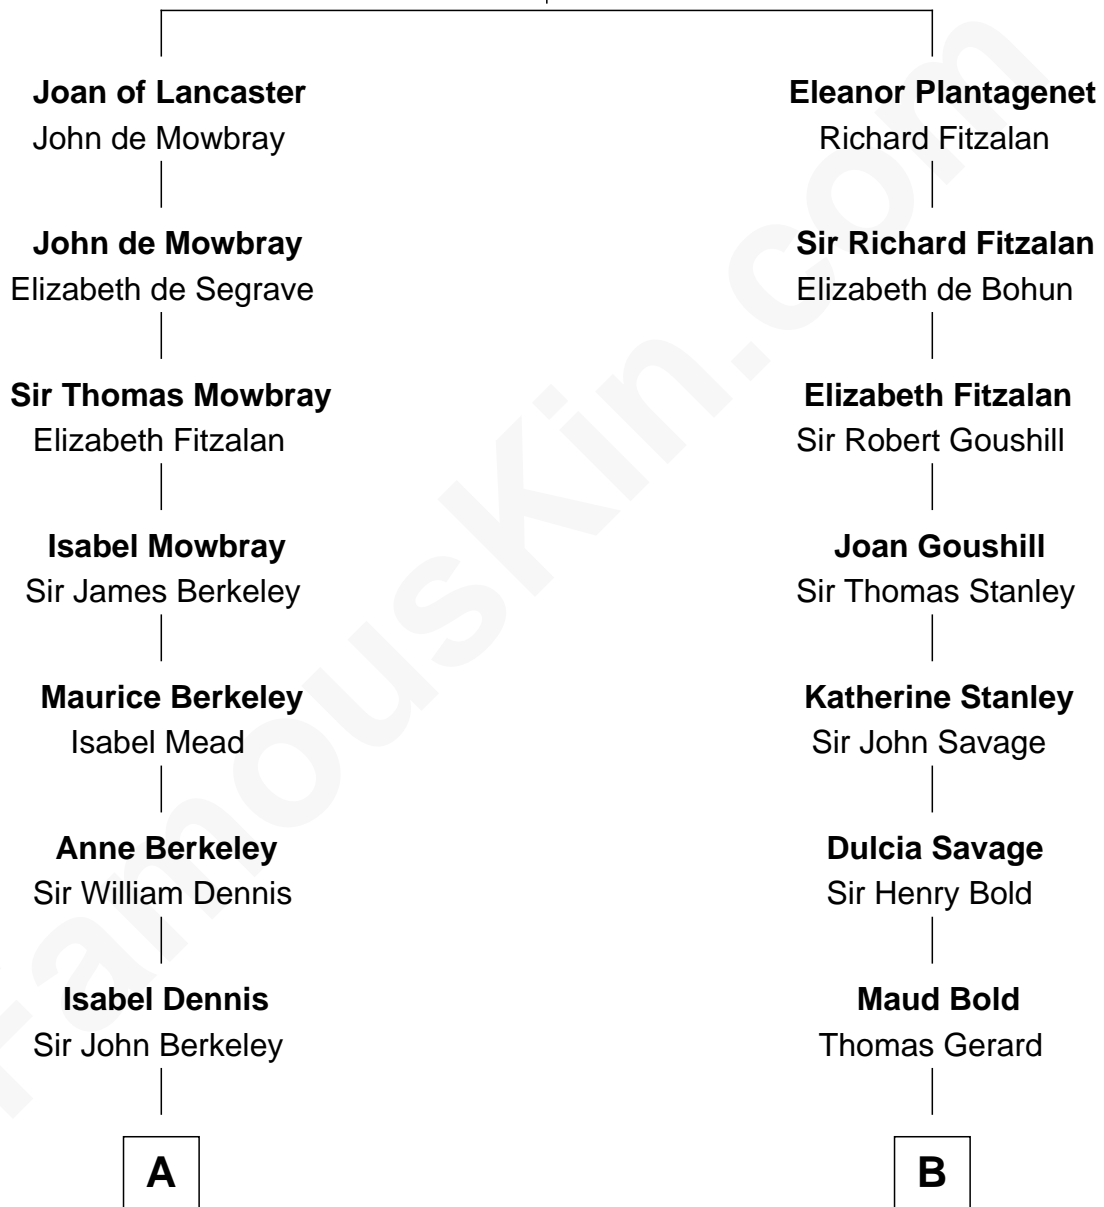

FamousKin.com

Relationship Chart of

Warren Buffett

Chairman & CEO, Berkshire Hathaway

15th cousin 6 times removed of

General Robert E. Lee

Confederate Army - U.S. Civil War

Henry Plantagenet
Maud de Chaworth

C

Deborah Collamore Pennell

John Watson

Susan Ann Watson

Ford Bela Barber

Stella Frances Barber

John Ammon Stahl

Leila Stahl