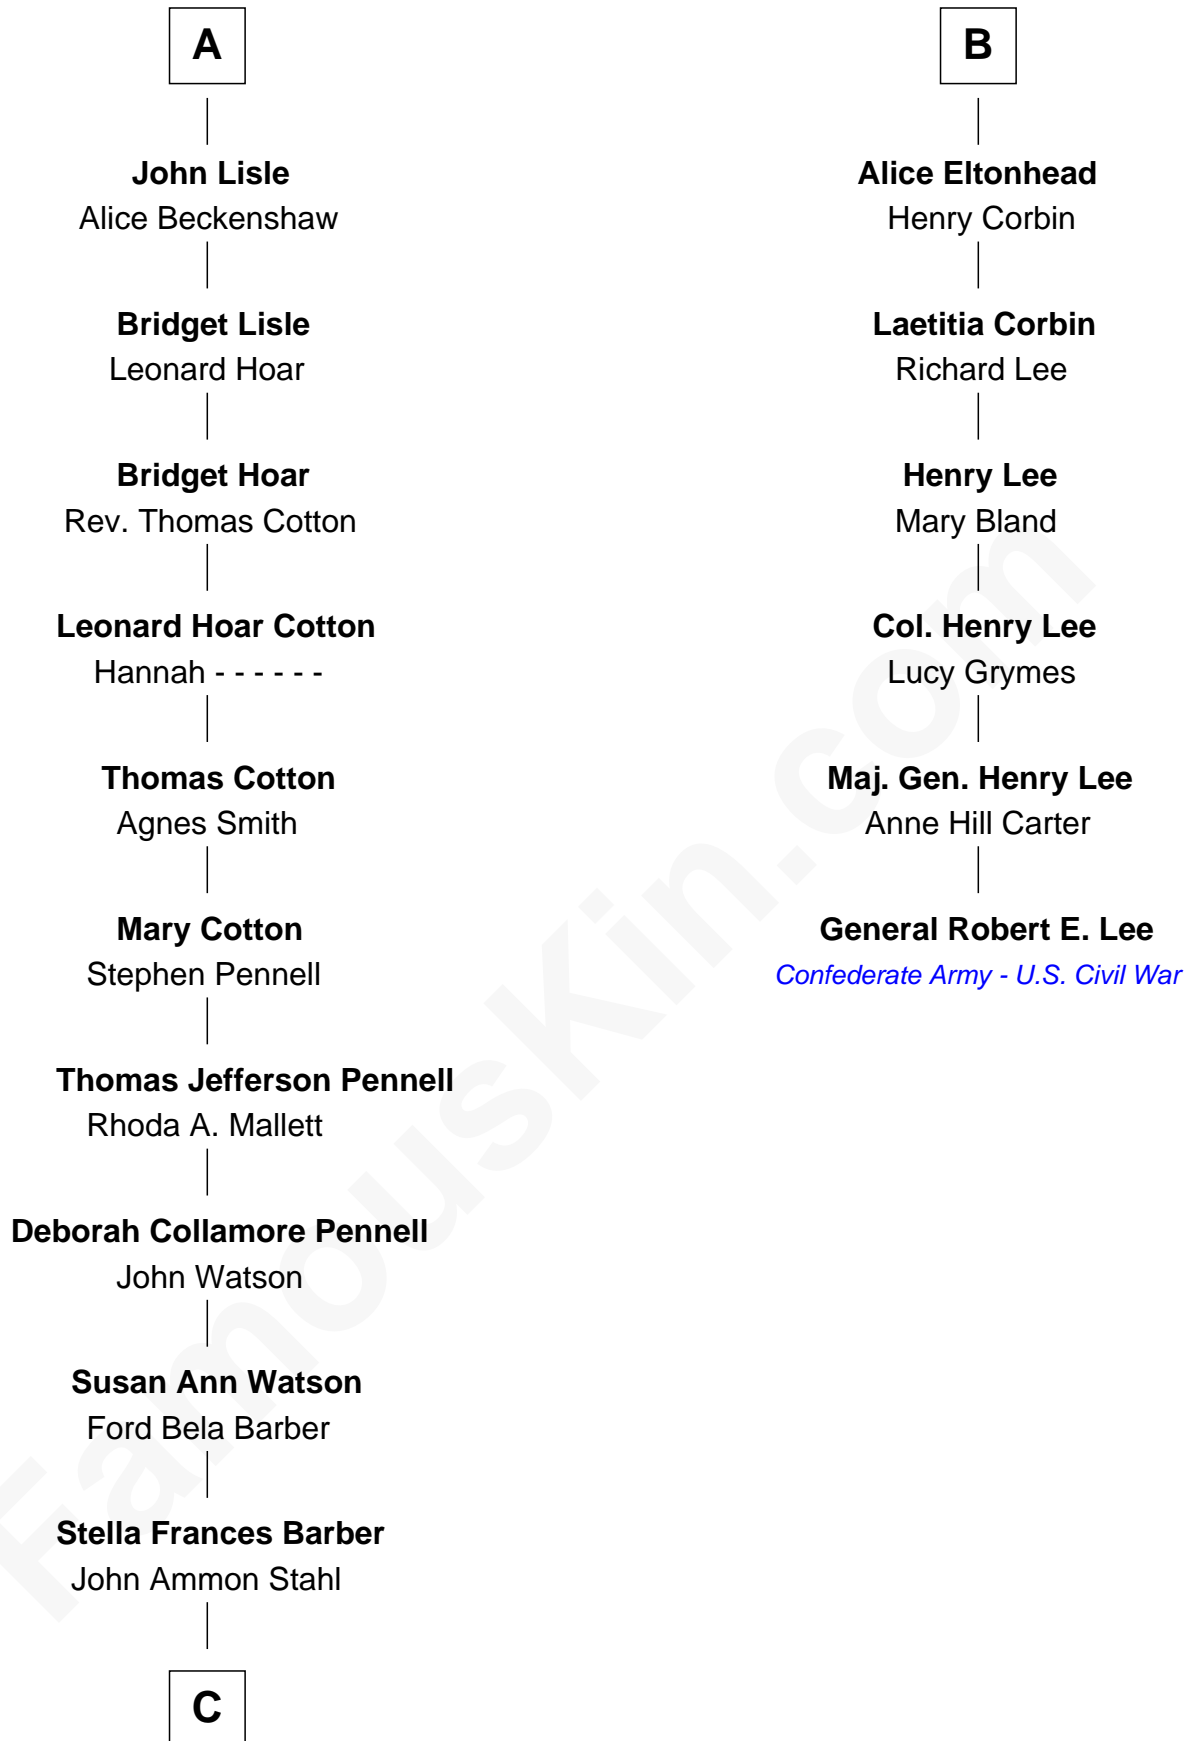

FamousKin.com

Relationship Chart of

Warren Buffett

Chairman & CEO, Berkshire Hathaway

12th cousin 6 times removed of

General Robert E. Lee

Confederate Army - U.S. Civil War

C