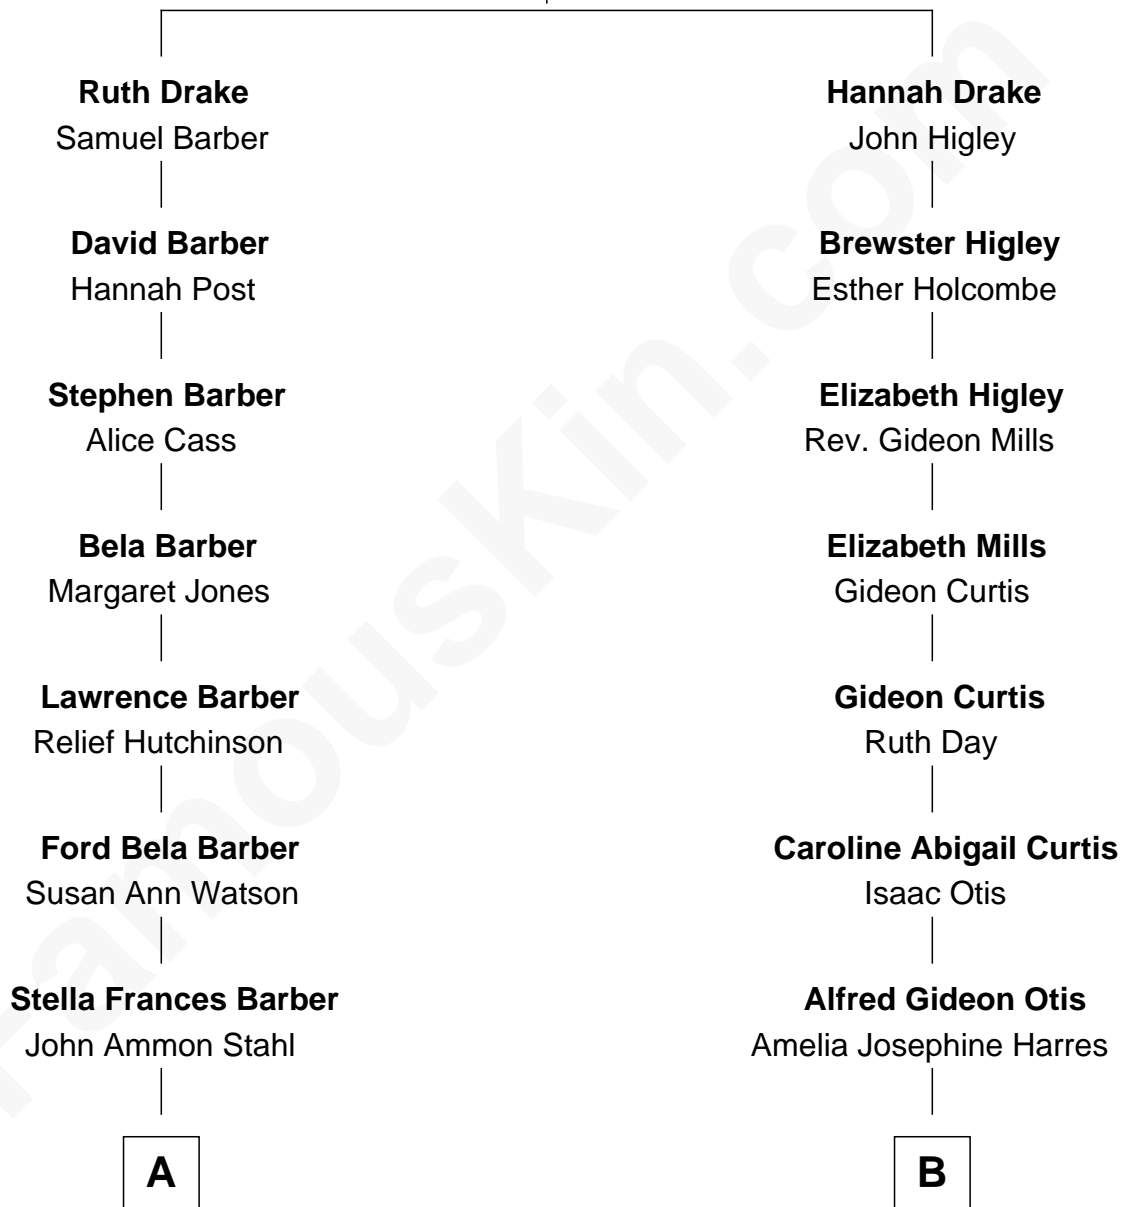

FamousKin.com

Relationship Chart of

Warren Buffett

Chairman & CEO, Berkshire Hathaway

8th cousin of

Amelia Earhart

Aviation Pioneer

John Drake
Hannah Moore

A

Leila Stahl
Howard Homan Buffett

Warren Buffett
Chairman & CEO, Berkshire Hathaway

B

Amelia Otis
Edwin Stanton Earhart

Amelia Earhart
Aviation Pioneer

FamousKin.com