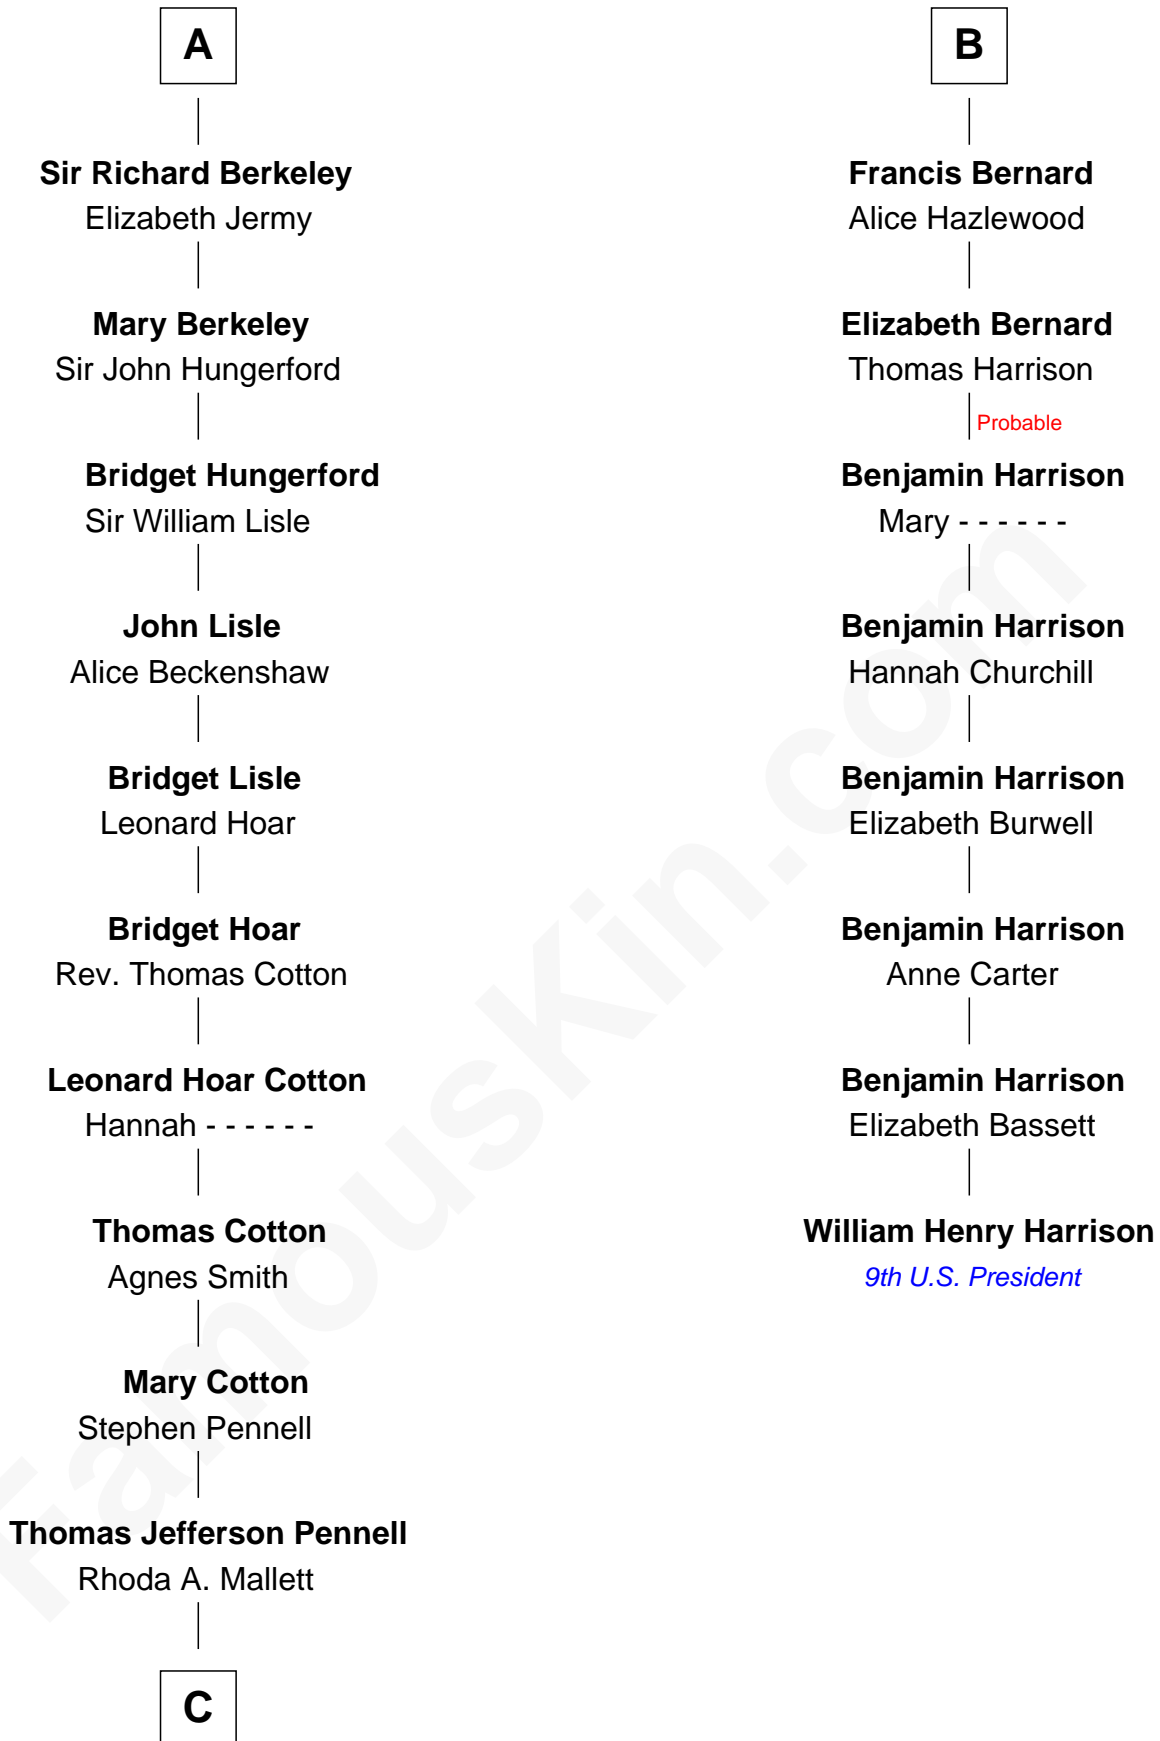

FamousKin.com Relationship Chart of

Warren Buffett

Chairman & CEO, Berkshire Hathaway

14th cousin 7 times removed of

William Henry Harrison

9th U.S. President

Ralph de Stafford

*with wife
Katherine de Hastang*

Margaret Scrope

John Bernard

John Bernard

Margaret Daundelyn

John Bernard

Cecily Muscote

B

C