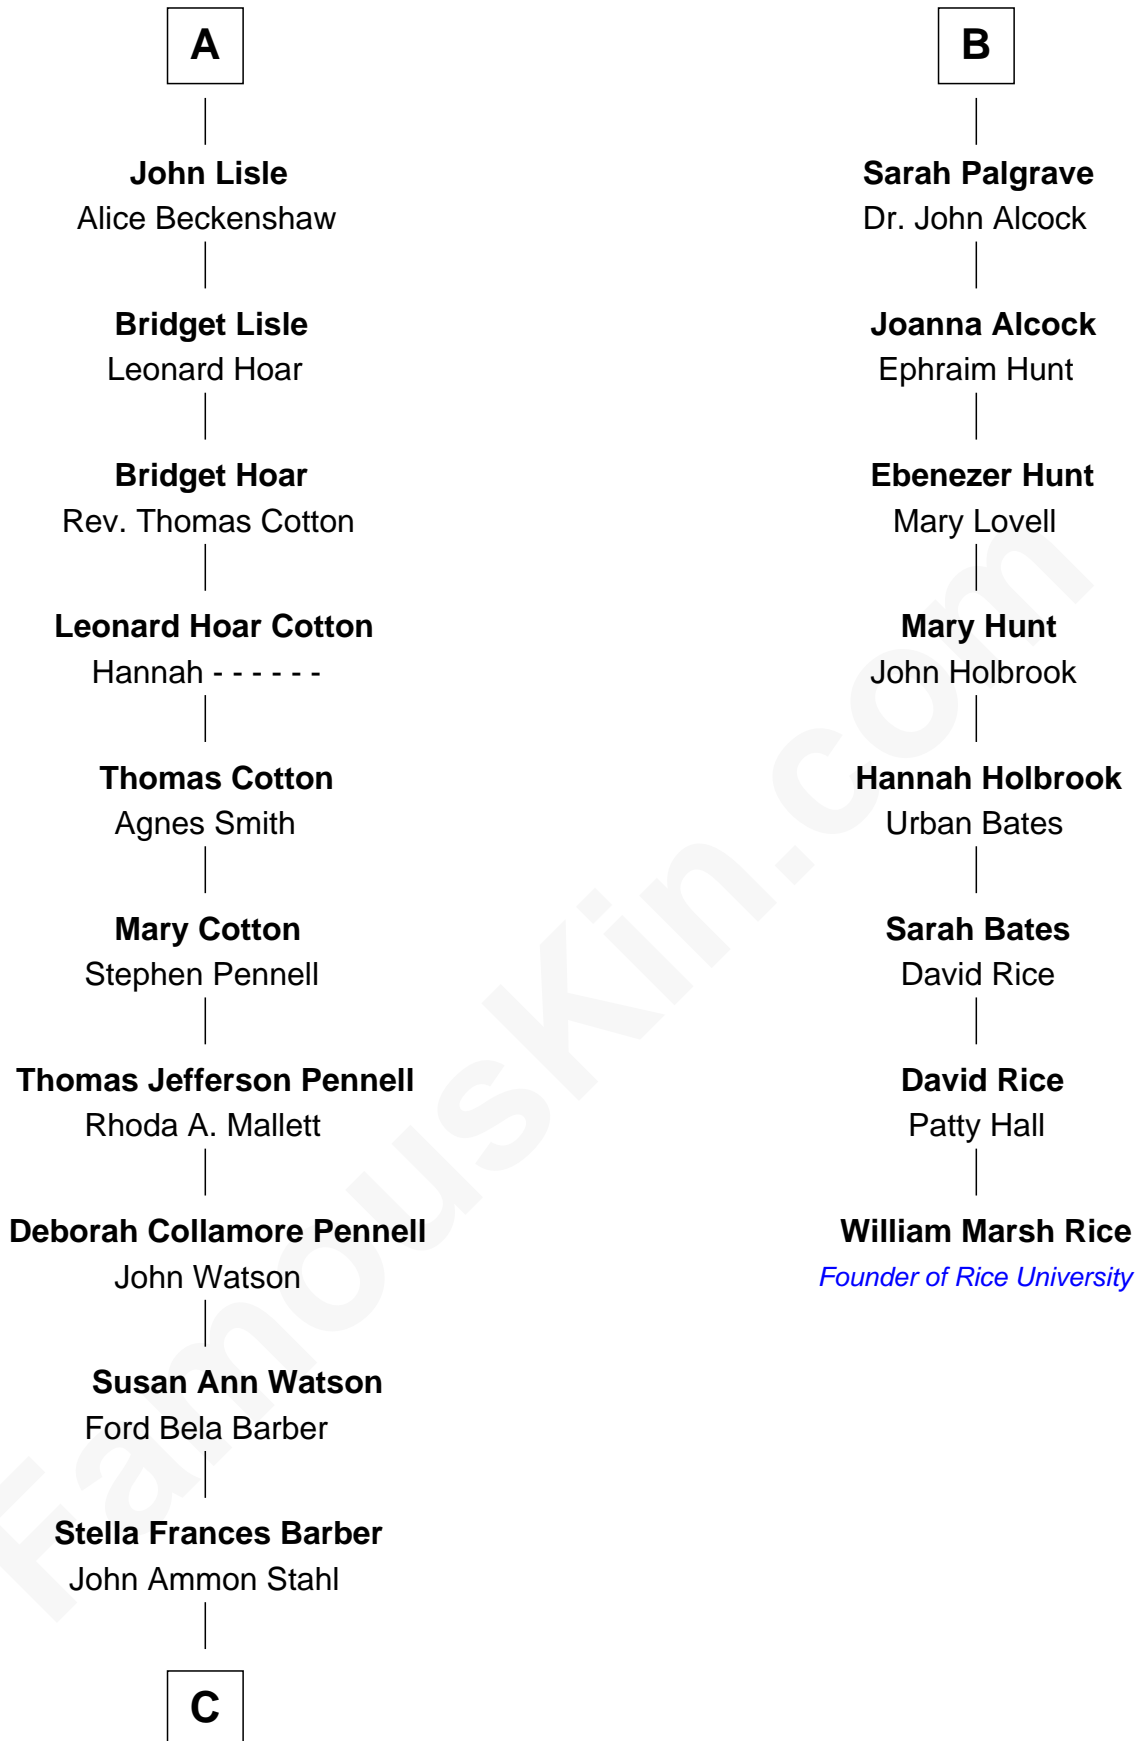

# FamousKin.com Relationship Chart of

**Warren Buffett**

*Chairman & CEO, Berkshire Hathaway*

14th cousin 4 times removed of

**William Marsh Rice**

*Founder of Rice University*

**C**

—  
**Leila Stahl**

Howard Homan Buffett

—  
**Warren Buffett**

*Chairman & CEO, Berkshire Hathaway*

FamousKin.com