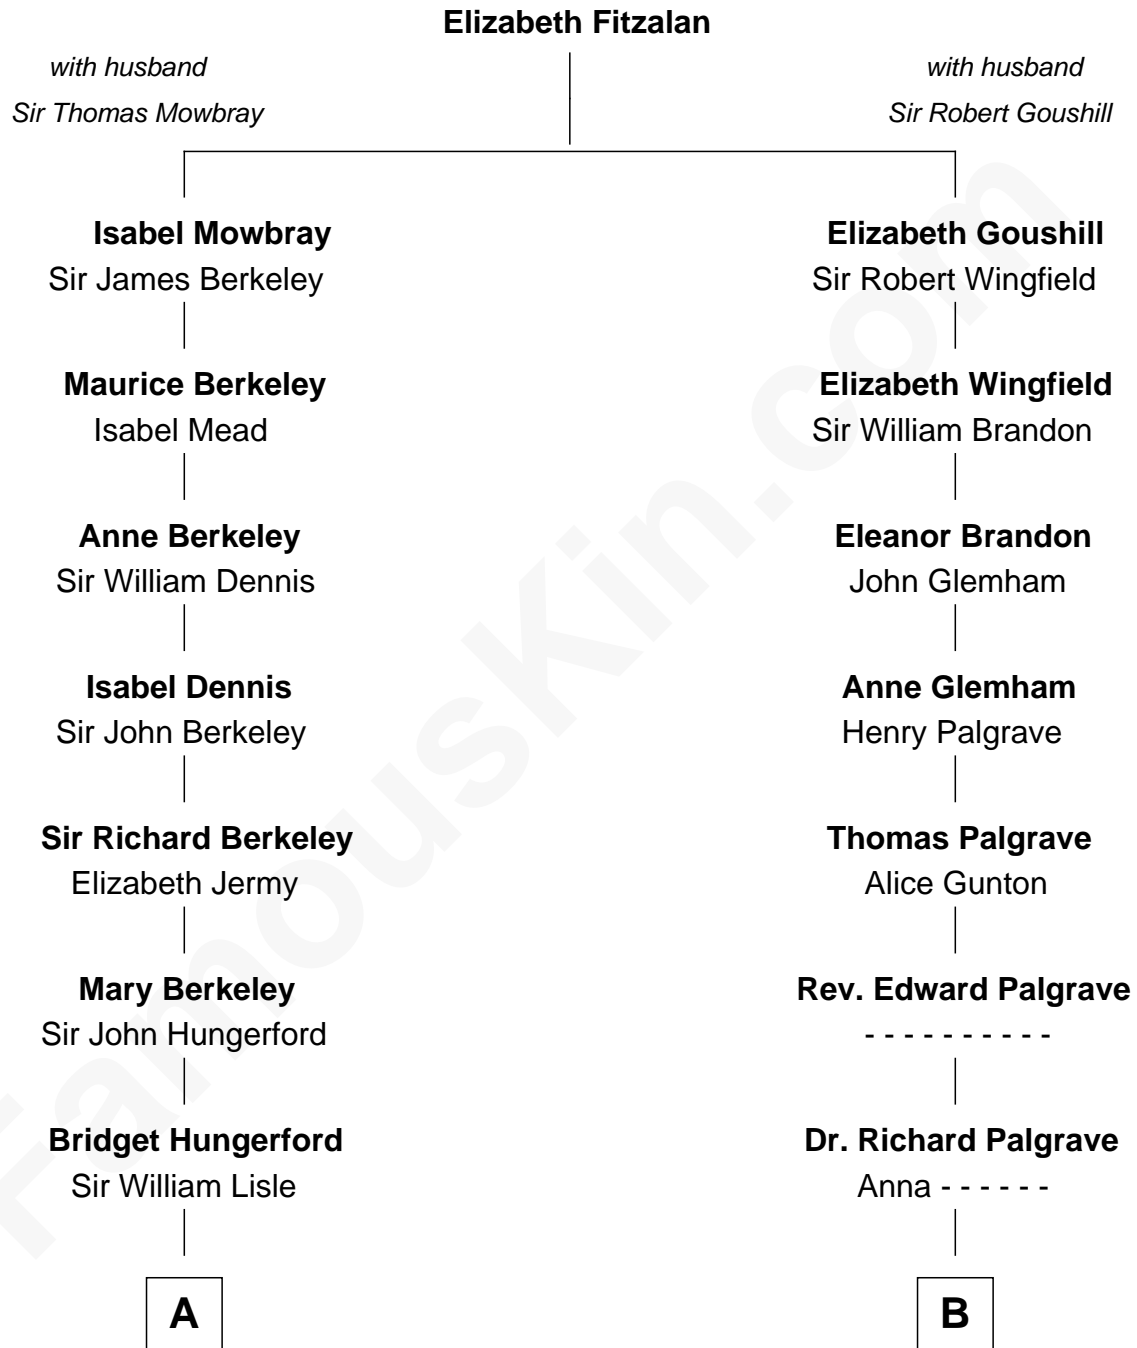

# FamousKin.com Relationship Chart of

**Warren Buffett**

*Chairman & CEO, Berkshire Hathaway*

14th cousin 4 times removed of

**William Marsh Rice**

*Founder of Rice University*

**C**

—  
**Leila Stahl**

Howard Homan Buffett

—  
**Warren Buffett**

*Chairman & CEO, Berkshire Hathaway*

FamousKin.com