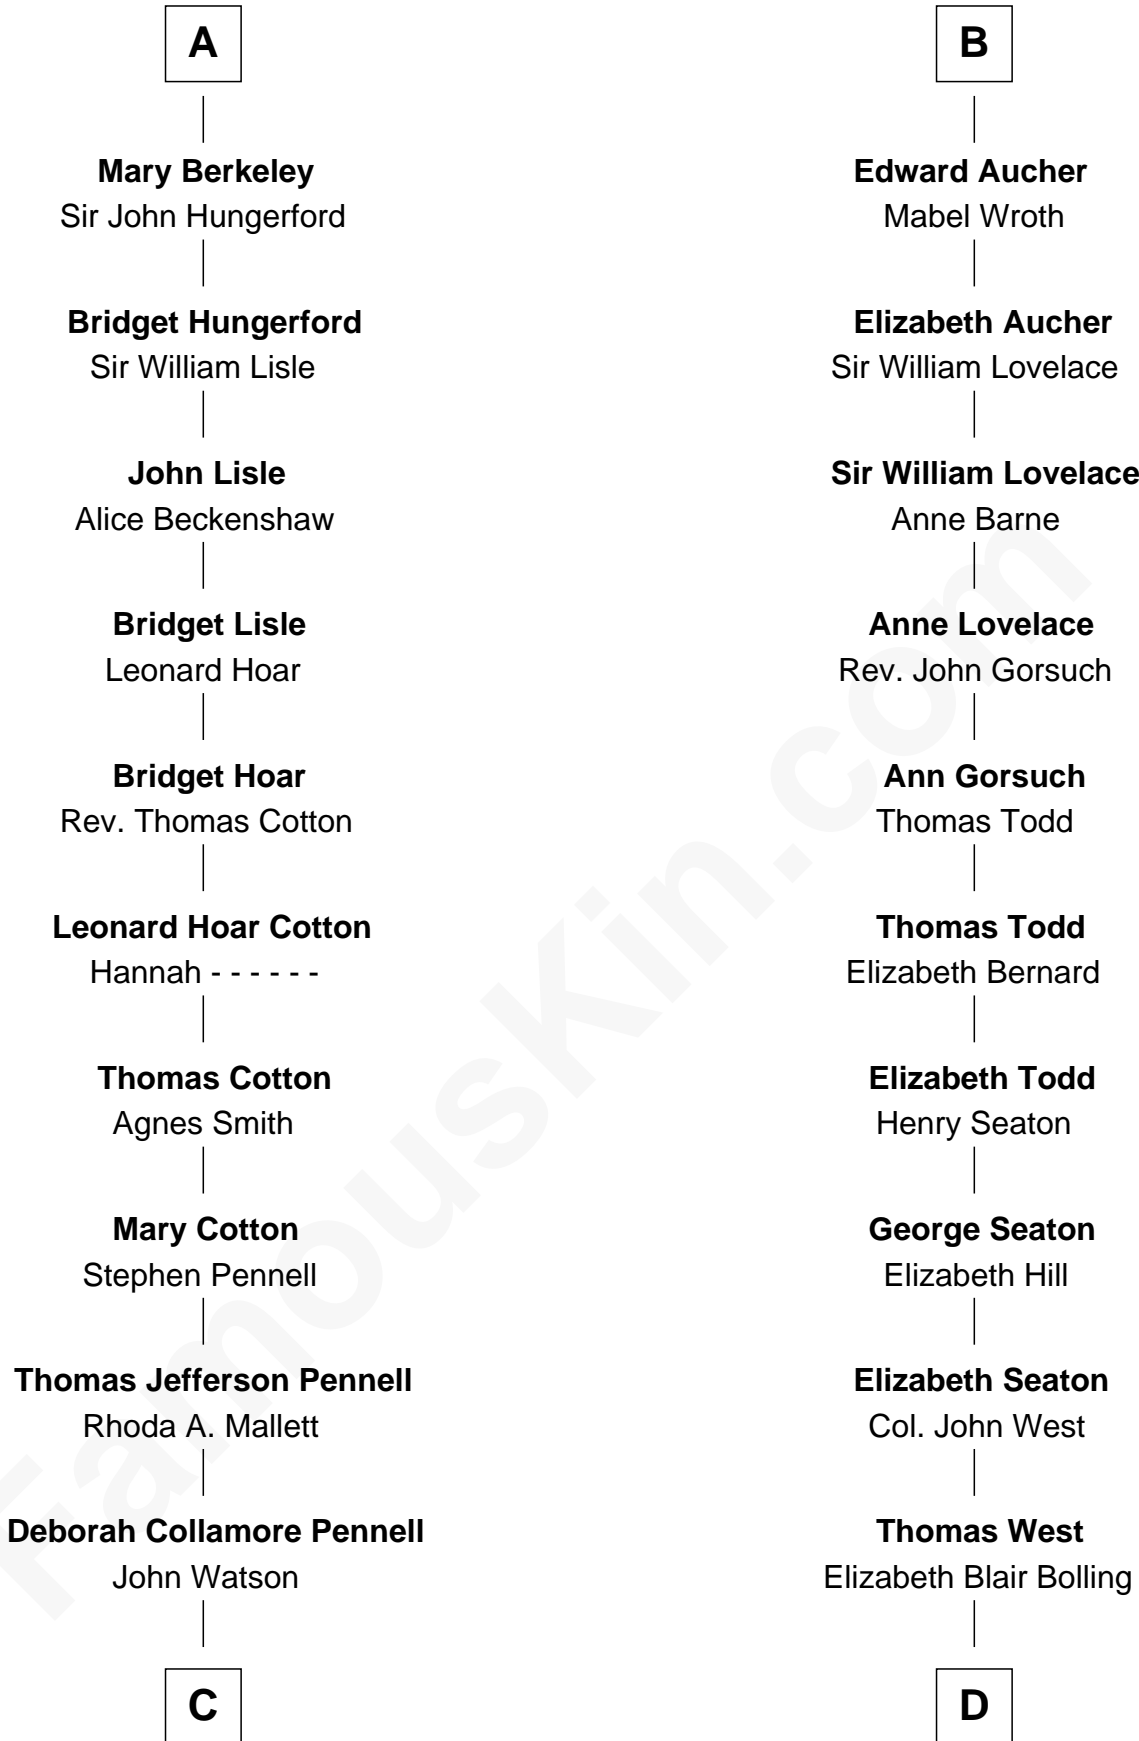

# FamousKin.com Relationship Chart of

**Warren Buffett**

*Chairman & CEO, Berkshire Hathaway*

20th cousin 1 time removed of

**Harry F. Byrd**

*50th Governor of Virginia*

**Richard Fitzalan**

*with wife  
Eleanor Plantagenet*

**Isabel Mowbray**  
Sir James Berkeley

**Philippa Sergeaux**  
Sir Robert Pashley

**Maurice Berkeley**  
Isabel Mead

**Anne Pashley**  
Edward Tyrrell

**Anne Berkeley**  
Sir William Dennis

**Philippa Tyrrell**  
Thomas Cornwallis

**Isabel Dennis**  
Sir John Berkeley

**Sir William Cornwallis**  
Elizabeth Stanford

**Sir Richard Berkeley**  
Elizabeth Jermy

**Affra Cornwallis**  
Sir Anthony Aucher

**A**

**B**

**C**

**Susan Ann Watson**  
Ford Bela Barber

**Stella Frances Barber**  
John Ammon Stahl

**Leila Stahl**  
Howard Homan Buffett

**Warren Buffett**  
*Chairman & CEO, Berkshire Hathaway*

**D**

**Eliza Bolling West**  
Dr. Joel Walker Flood

**Col. Henry De La Warr Flood**  
Mary Elizabeth Trent