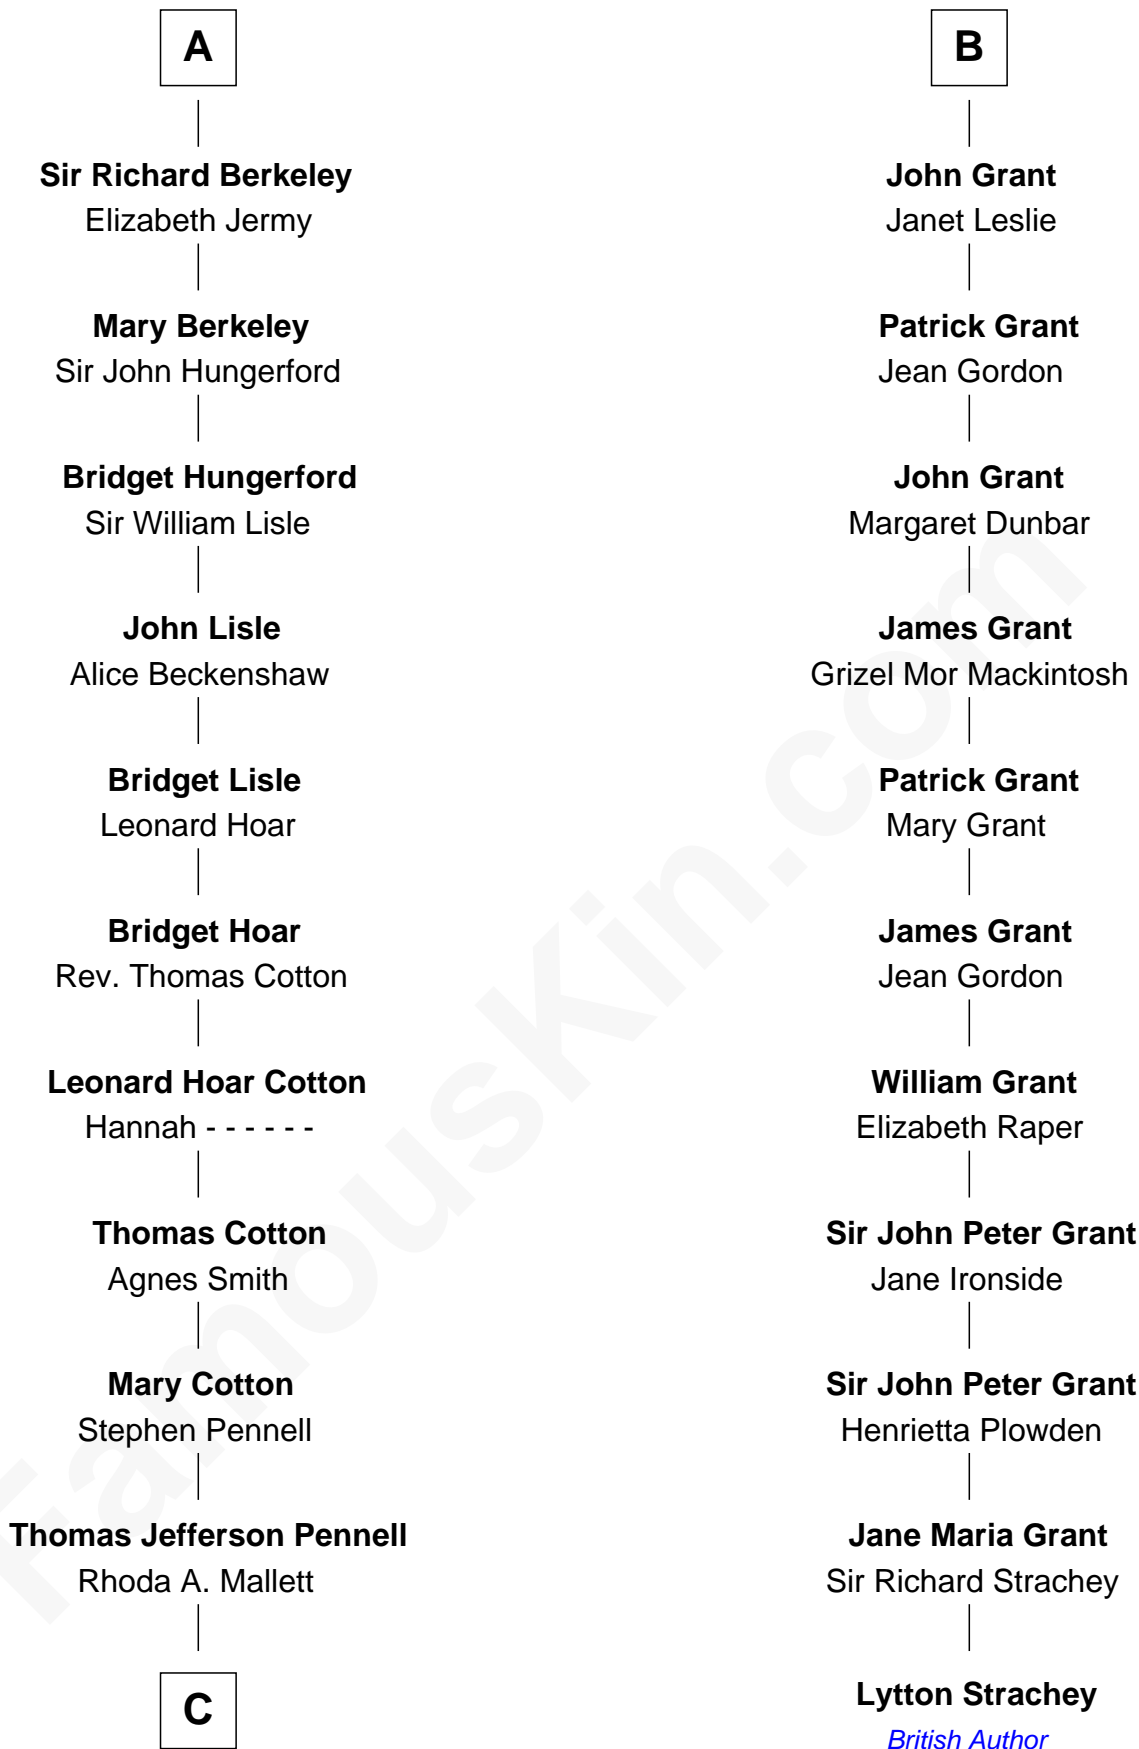

FamousKin.com

Relationship Chart of

Warren Buffett

Chairman & CEO, Berkshire Hathaway

17th cousin 4 times removed of

Lytton Strachey

Author and Co-Founder of Bloomsbury Group

Henry Plantagenet

Maud de Chaworth

C

Deborah Collamore Pennell

John Watson

Susan Ann Watson

Ford Bela Barber

Stella Frances Barber

John Ammon Stahl