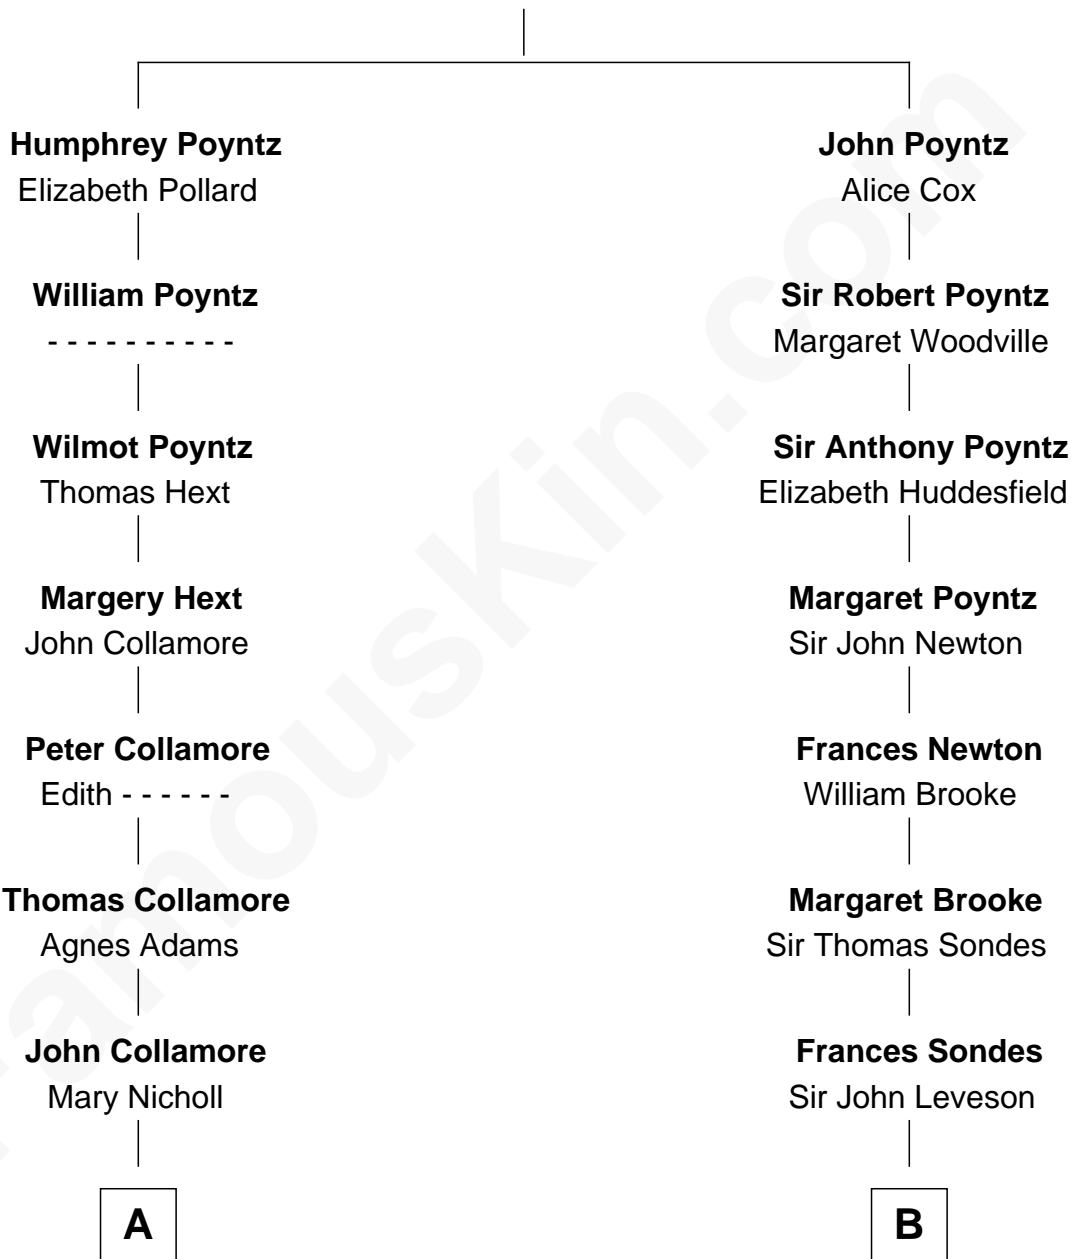

FamousKin.com Relationship Chart of

Warren Buffett

Chairman & CEO, Berkshire Hathaway

17th cousin 2 times removed of

Sarah Ferguson

Duchess of York

Sir Nicholas Poyntz

Elizabeth Mill

C

Marian Louisa Montagu-Douglas-Scott

Andrew Henry Ferguson

Ronald Ivor Ferguson

Susan Mary Wright

Sarah Ferguson

Duchess of York

FamousKin.com