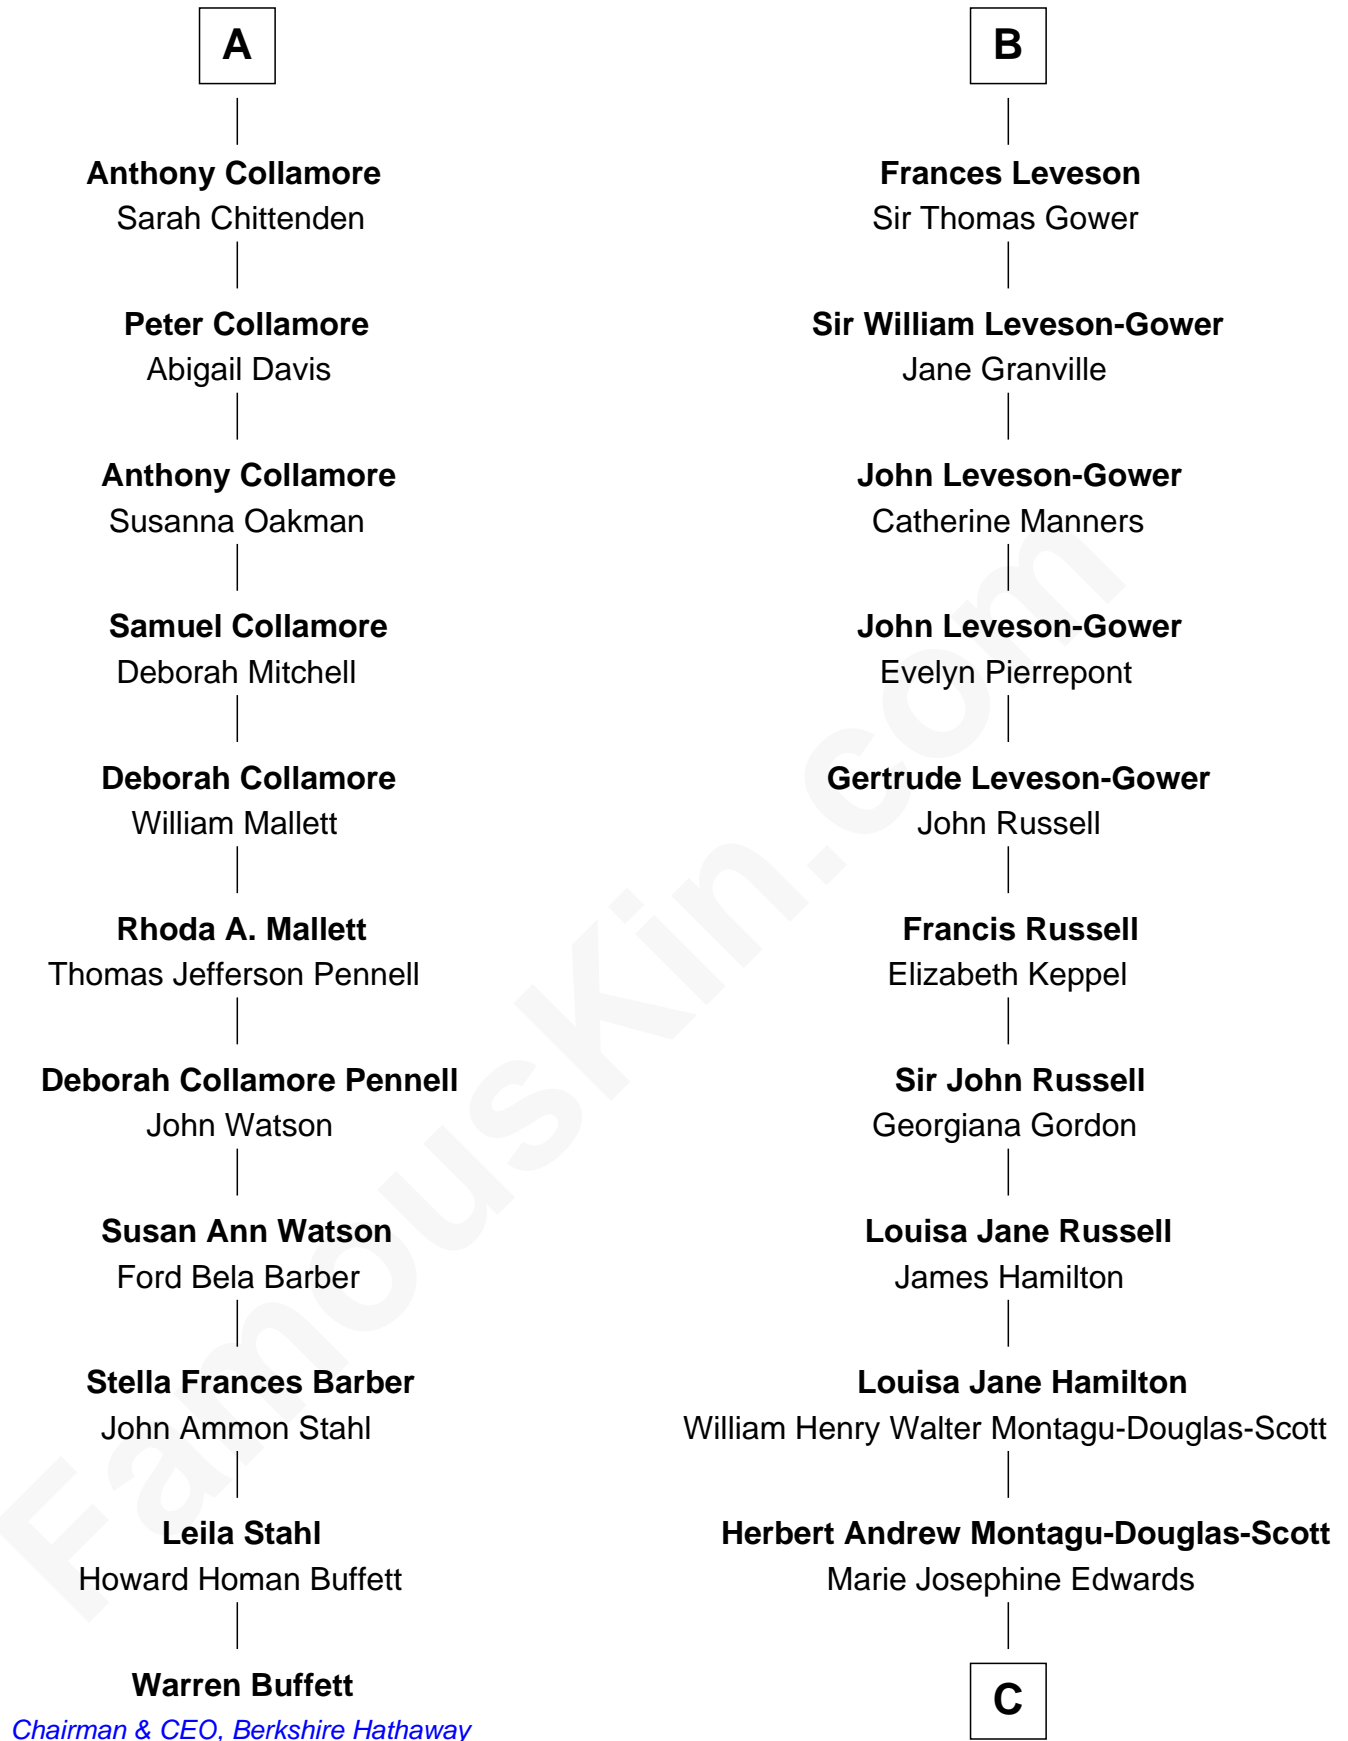

FamousKin.com Relationship Chart of

Warren Buffett

Chairman & CEO, Berkshire Hathaway

17th cousin 2 times removed of

Sarah Ferguson

Duchess of York

Sir Nicholas Poyntz

Elizabeth Mill

C

Marian Louisa Montagu-Douglas-Scott

Andrew Henry Ferguson

Ronald Ivor Ferguson

Susan Mary Wright

Sarah Ferguson

Duchess of York

FamousKin.com