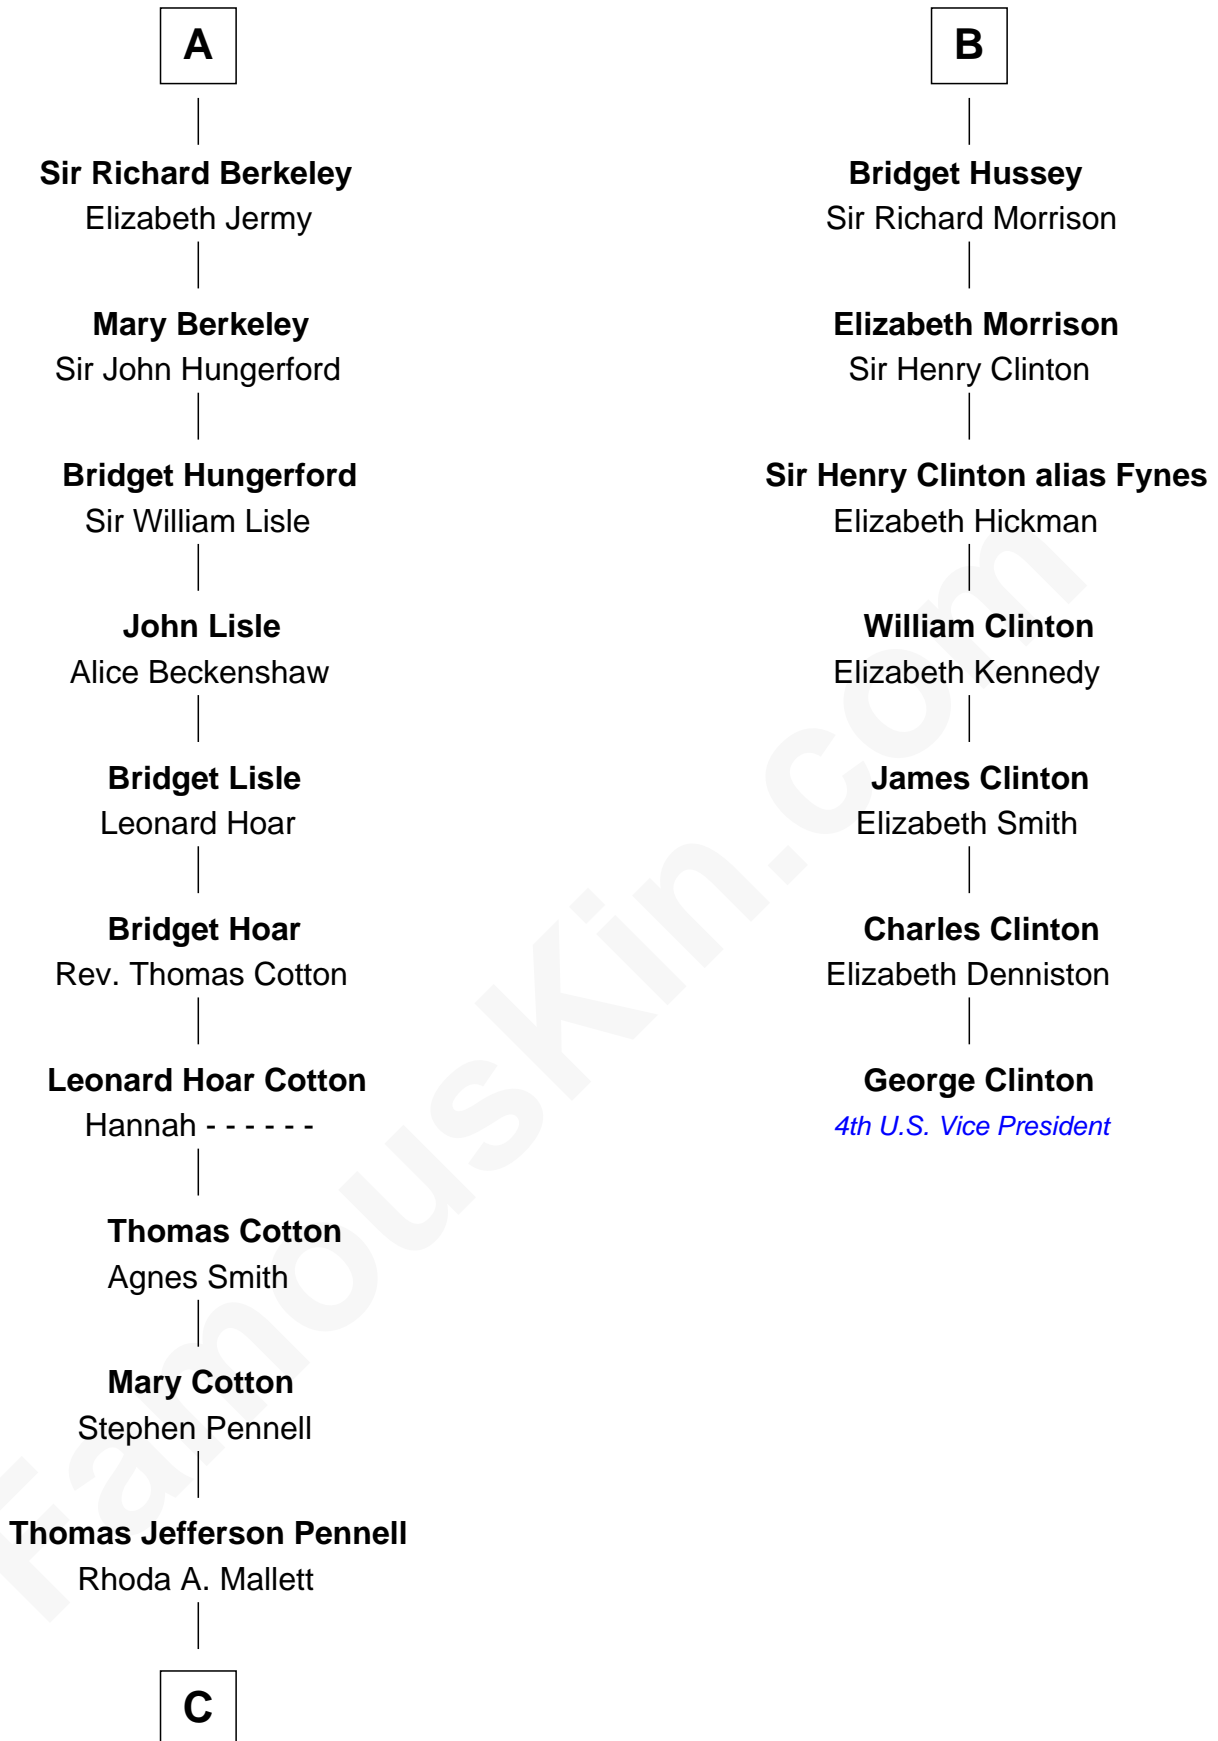

FamousKin.com Relationship Chart of

Warren Buffett

Chairman & CEO, Berkshire Hathaway

13th cousin 8 times removed of

George Clinton

4th U.S. Vice President

Henry Plantagenet

Maud de Chaworth

Katherine Percy

George Grey

Catherine Herbert

Anne Grey

Sir John Hussey

B

C

Deborah Collamore Pennell

John Watson

Susan Ann Watson

Ford Bela Barber

Stella Frances Barber

John Ammon Stahl

Leila Stahl

Howard Homan Buffett

Warren Buffett