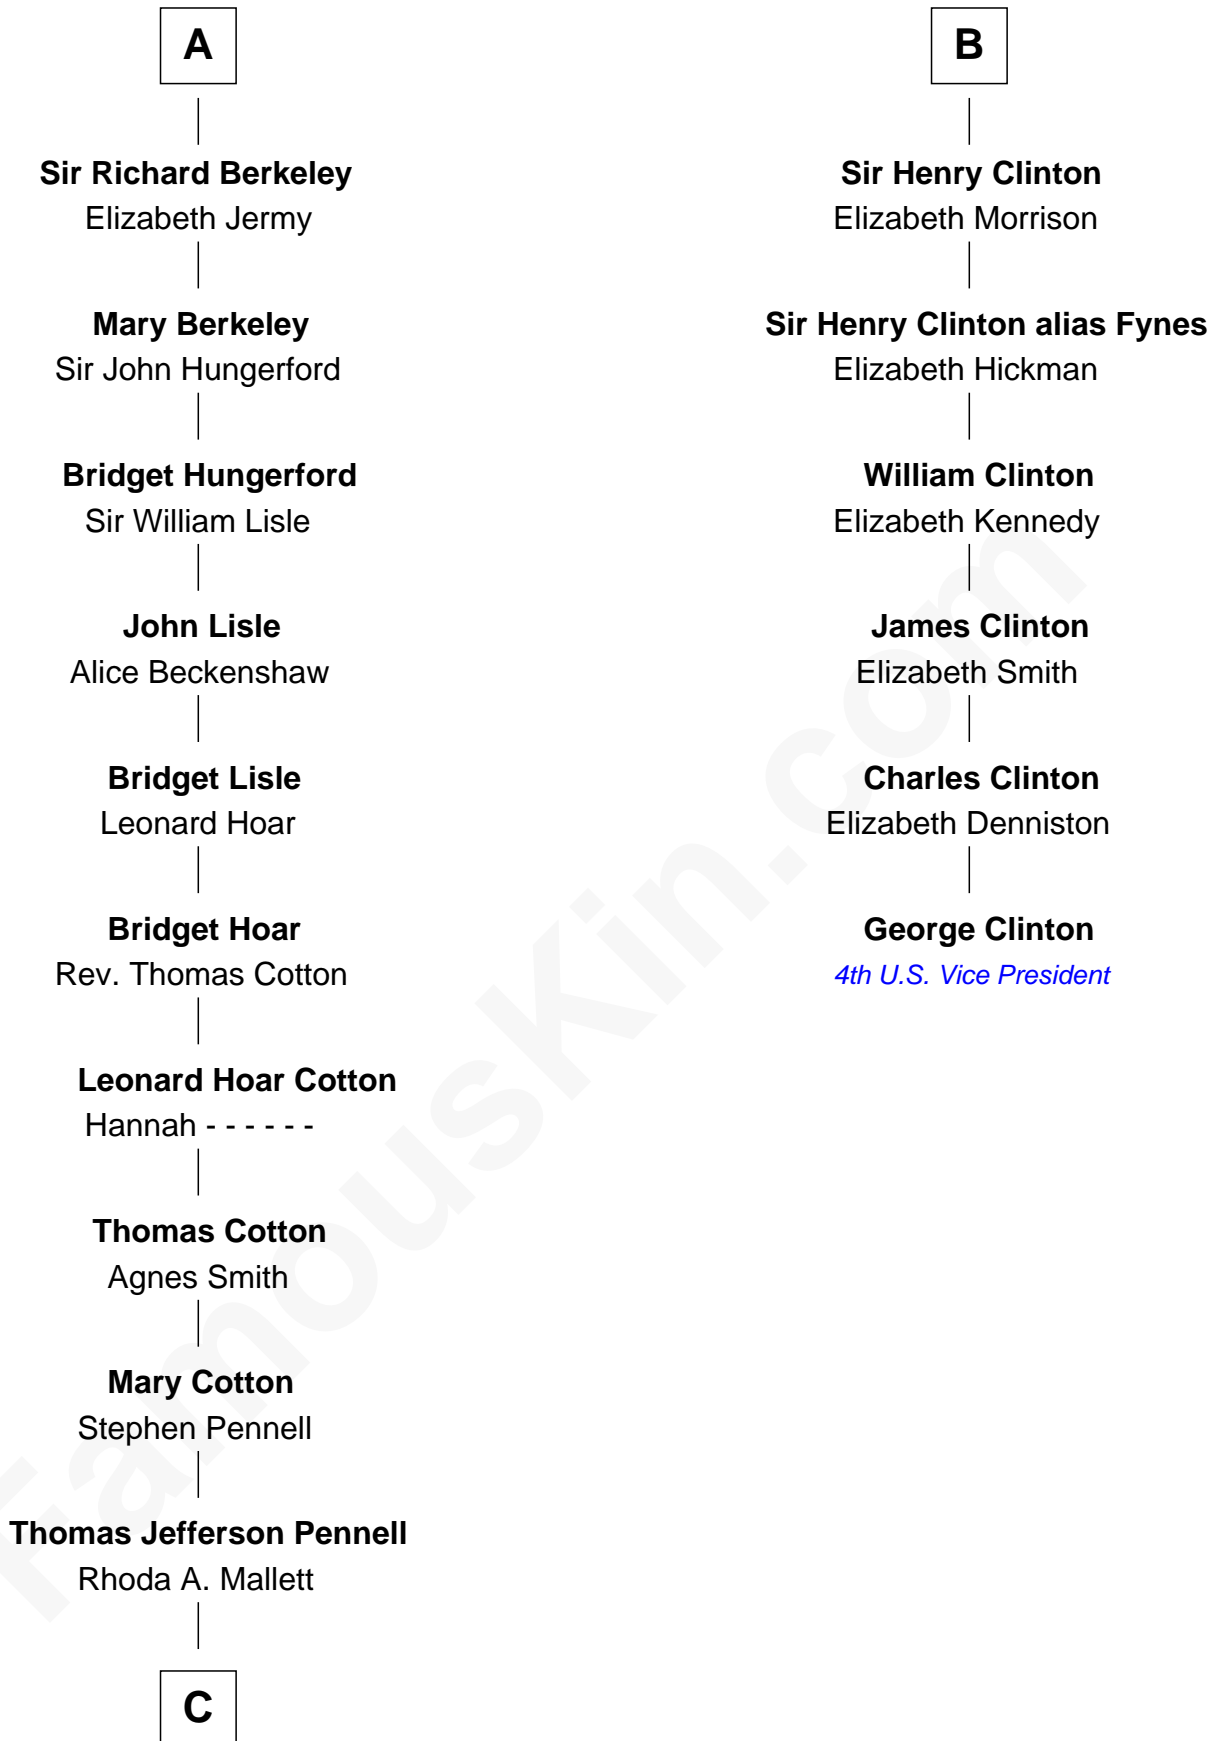

FamousKin.com Relationship Chart of

Warren Buffett

Chairman & CEO, Berkshire Hathaway

12th cousin 9 times removed of

George Clinton

4th U.S. Vice President

Sir Maurice de Berkeley

Eve la Zouche

Katherine de Clyvedon

Sir John Berkeley

Elizabeth Betteshorne

Elizabeth Berkeley

Sir John Sutton

Sir John Sutton Dudley

Elizabeth Bramshot

Edmund Dudley

Elizabeth Grey

Elizabeth Dudley

William Stourton

Ursula Stourton

Sir Edward Clinton

B

C

Deborah Collamore Pennell

John Watson

Susan Ann Watson

Ford Bela Barber

Stella Frances Barber

John Ammon Stahl

Leila Stahl

Howard Homan Buffett

Warren Buffett