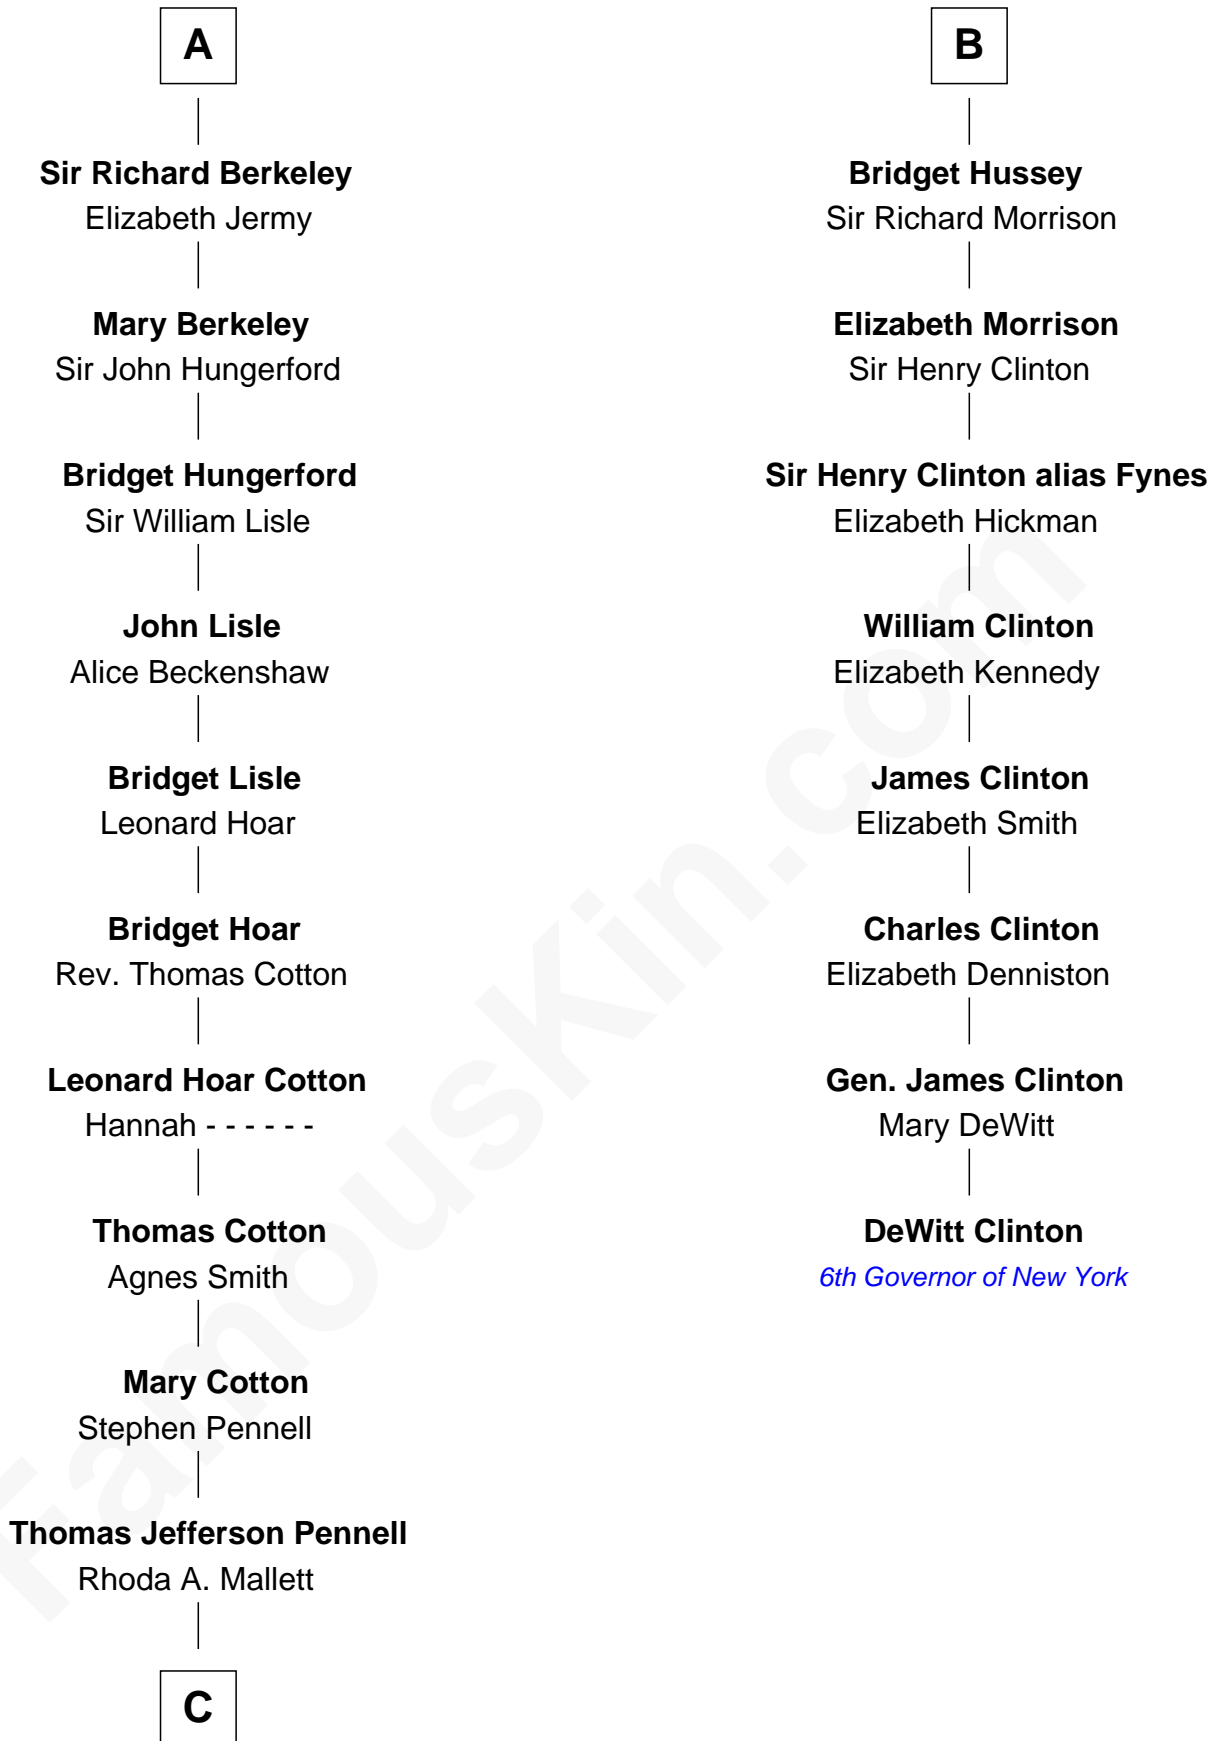

FamousKin.com Relationship Chart of

Warren Buffett

Chairman & CEO, Berkshire Hathaway

14th cousin 7 times removed of

DeWitt Clinton

6th Governor of New York

Henry Plantagenet

Maud de Chaworth

Isabella de Beaumont

Blanche of Lancaster

John of Gaunt

Elizabeth of Lancaster

John de Holand

Constance de Holand

Sir John Grey

Sir Edmund Grey

Katherine Percy

George Grey

Catherine Herbert

Anne Grey

Sir John Hussey

B

C

Deborah Collamore Pennell

John Watson

Susan Ann Watson

Ford Bela Barber

Stella Frances Barber

John Ammon Stahl

Leila Stahl

Howard Homan Buffett

Warren Buffett