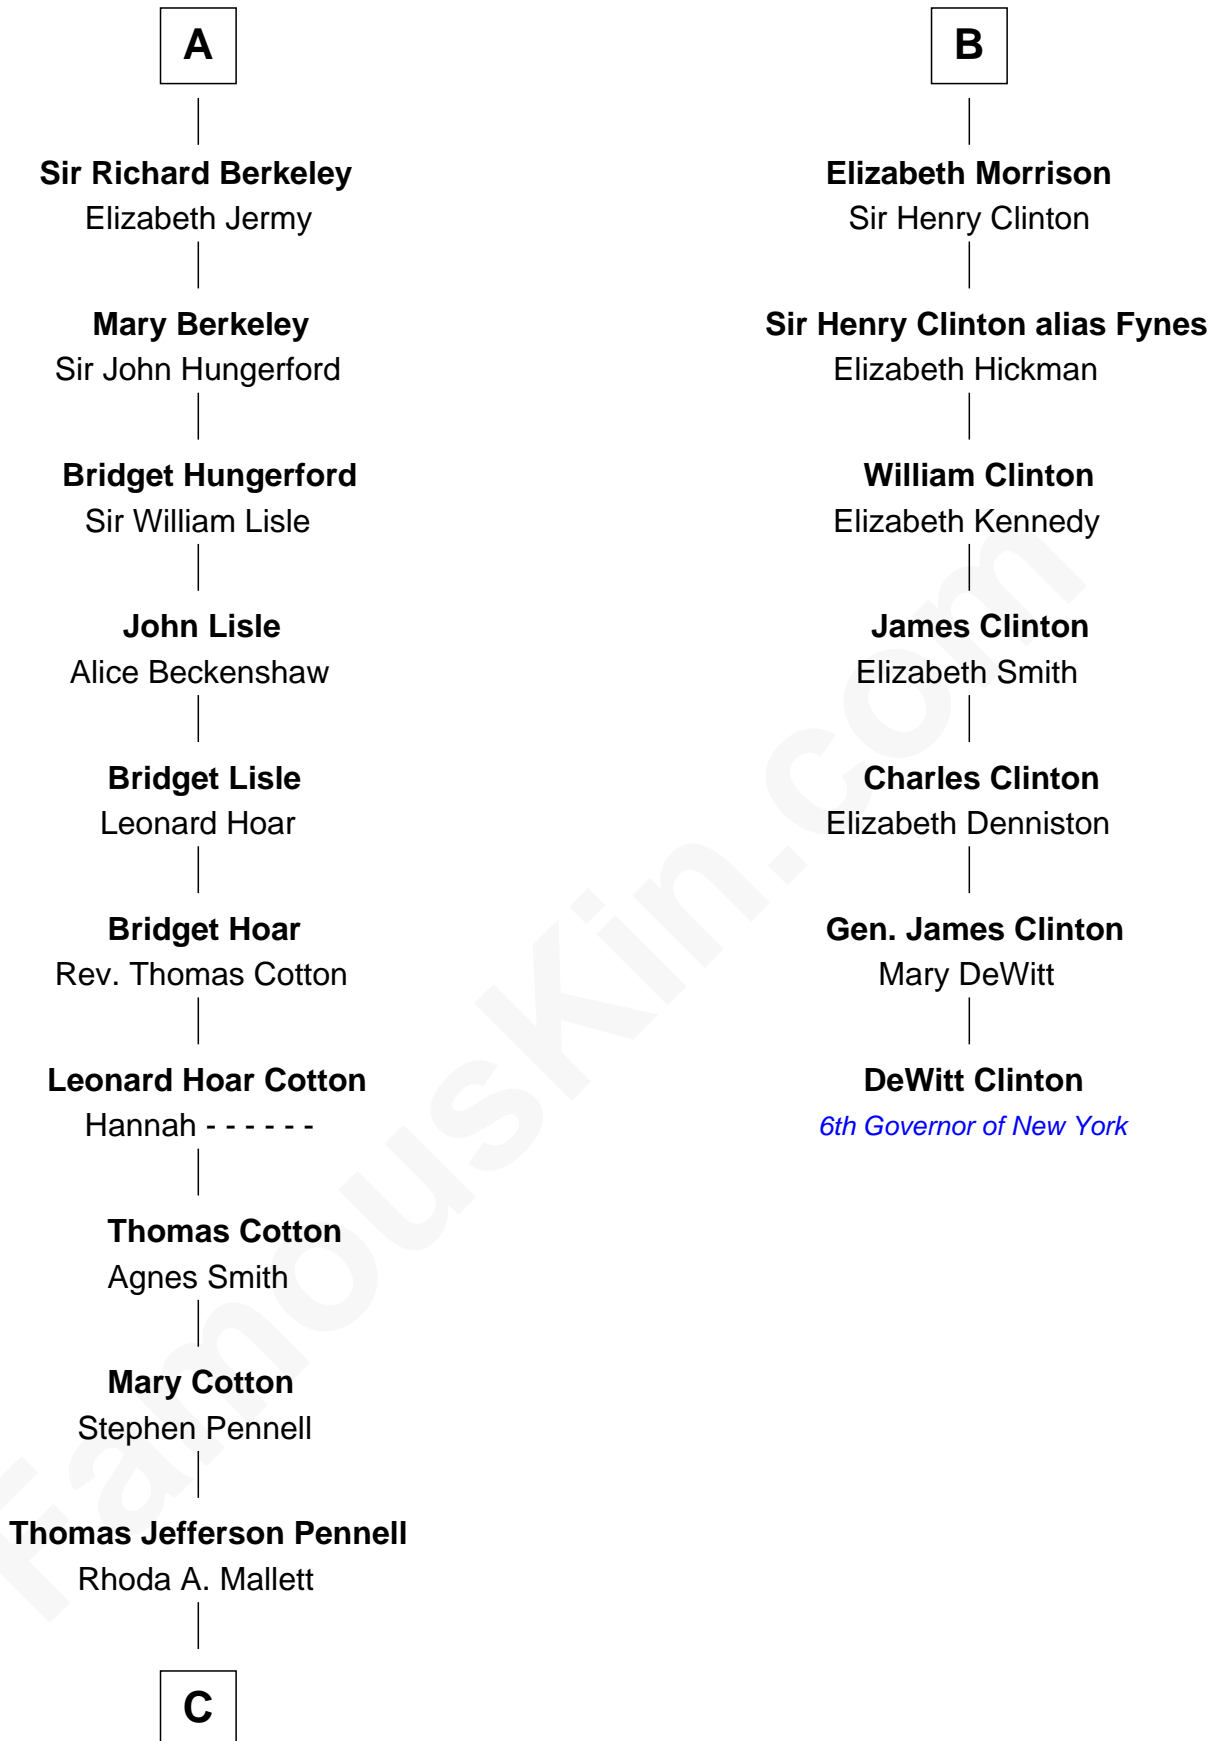

FamousKin.com Relationship Chart of

Warren Buffett

Chairman & CEO, Berkshire Hathaway

13th cousin 8 times removed of

DeWitt Clinton

6th Governor of New York

Ralph de Stafford

*with wife
Katherine de Hastang*

George Grey

Catherine Herbert

Anne Grey

Sir John Hussey

Bridget Hussey

Sir Richard Morrison

B

C

Deborah Collamore Pennell

John Watson

Susan Ann Watson

Ford Bela Barber

Stella Frances Barber

John Ammon Stahl

Leila Stahl

Howard Homan Buffett