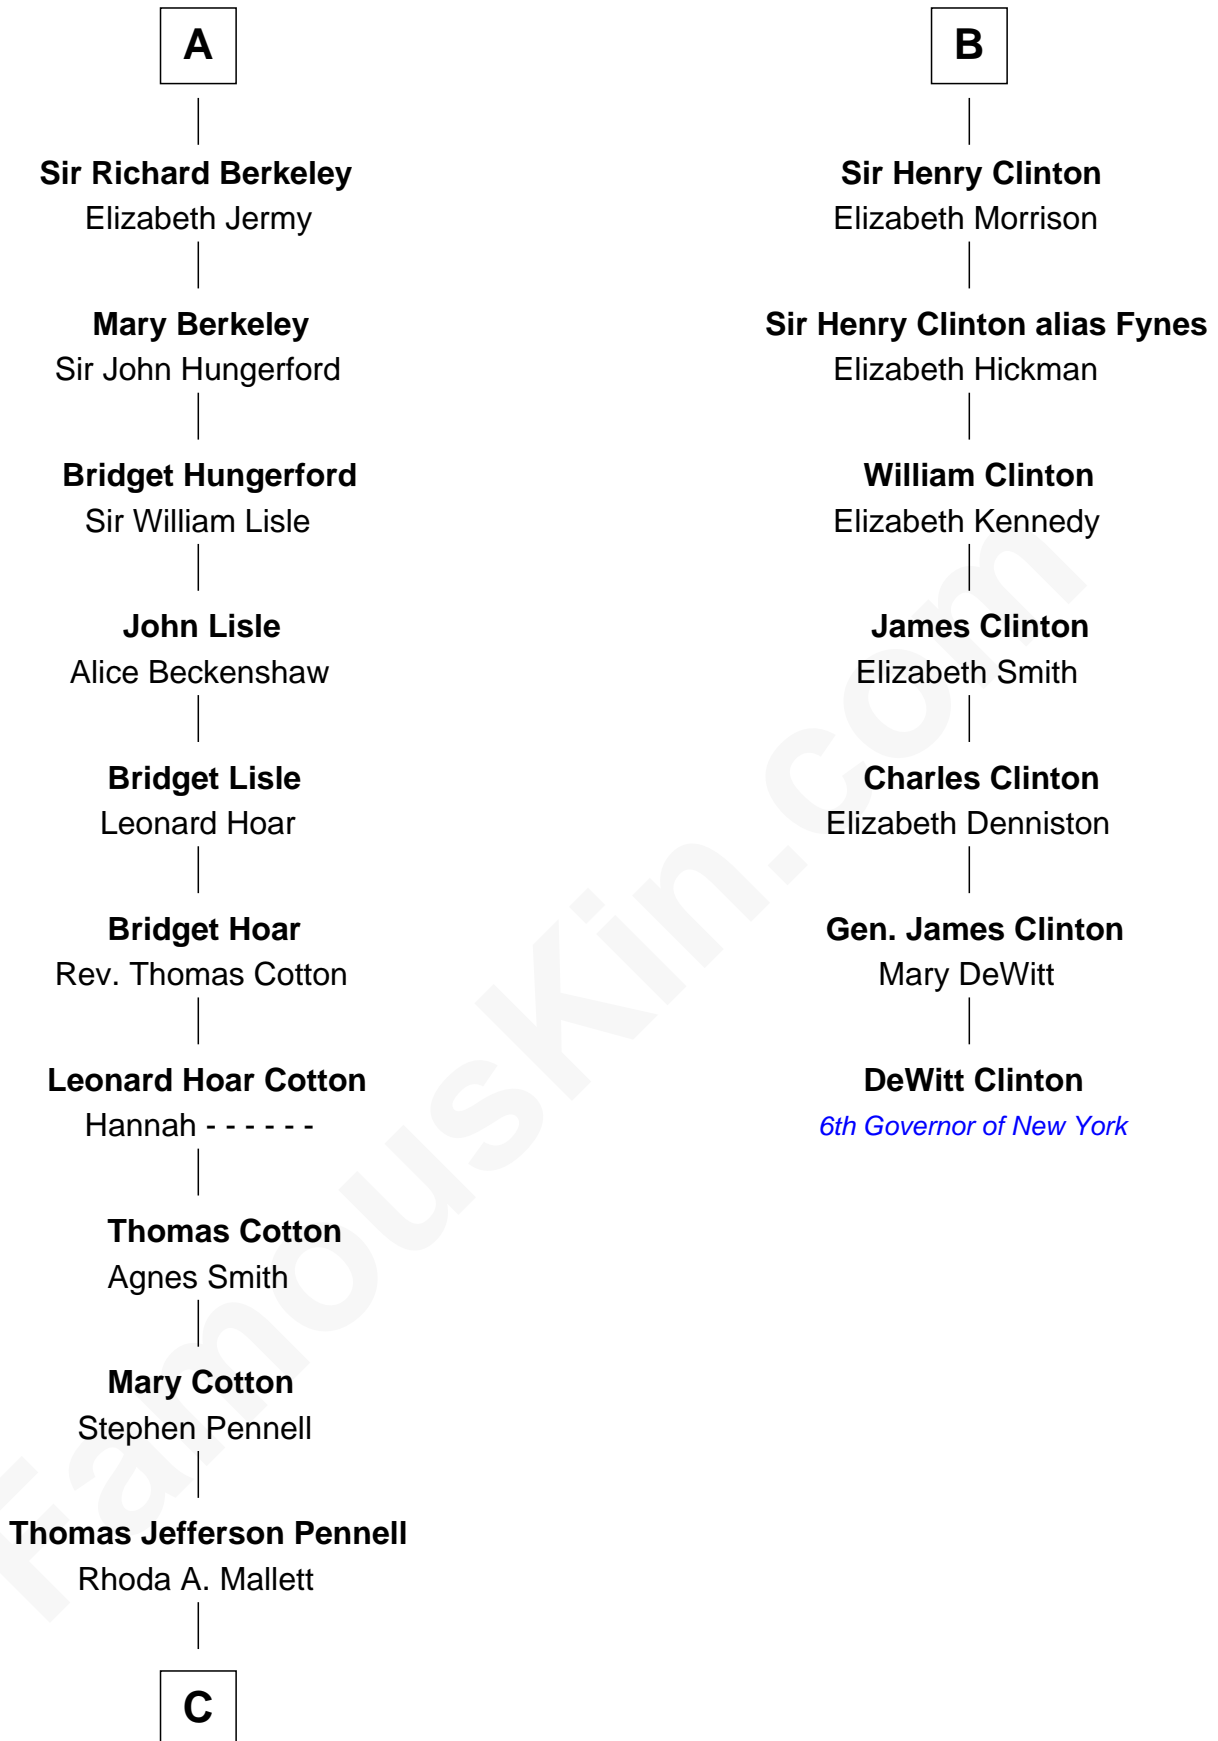

FamousKin.com Relationship Chart of

Warren Buffett

Chairman & CEO, Berkshire Hathaway

13th cousin 8 times removed of

DeWitt Clinton

6th Governor of New York

Sir Maurice de Berkeley

Eve la Zouche

Elizabeth Grey

Elizabeth Dudley

William Stourton

Ursula Stourton

Sir Edward Clinton

B

C

Deborah Collamore Pennell

John Watson

Susan Ann Watson

Ford Bela Barber

Stella Frances Barber

John Ammon Stahl

Leila Stahl

Howard Homan Buffett

Warren Buffett