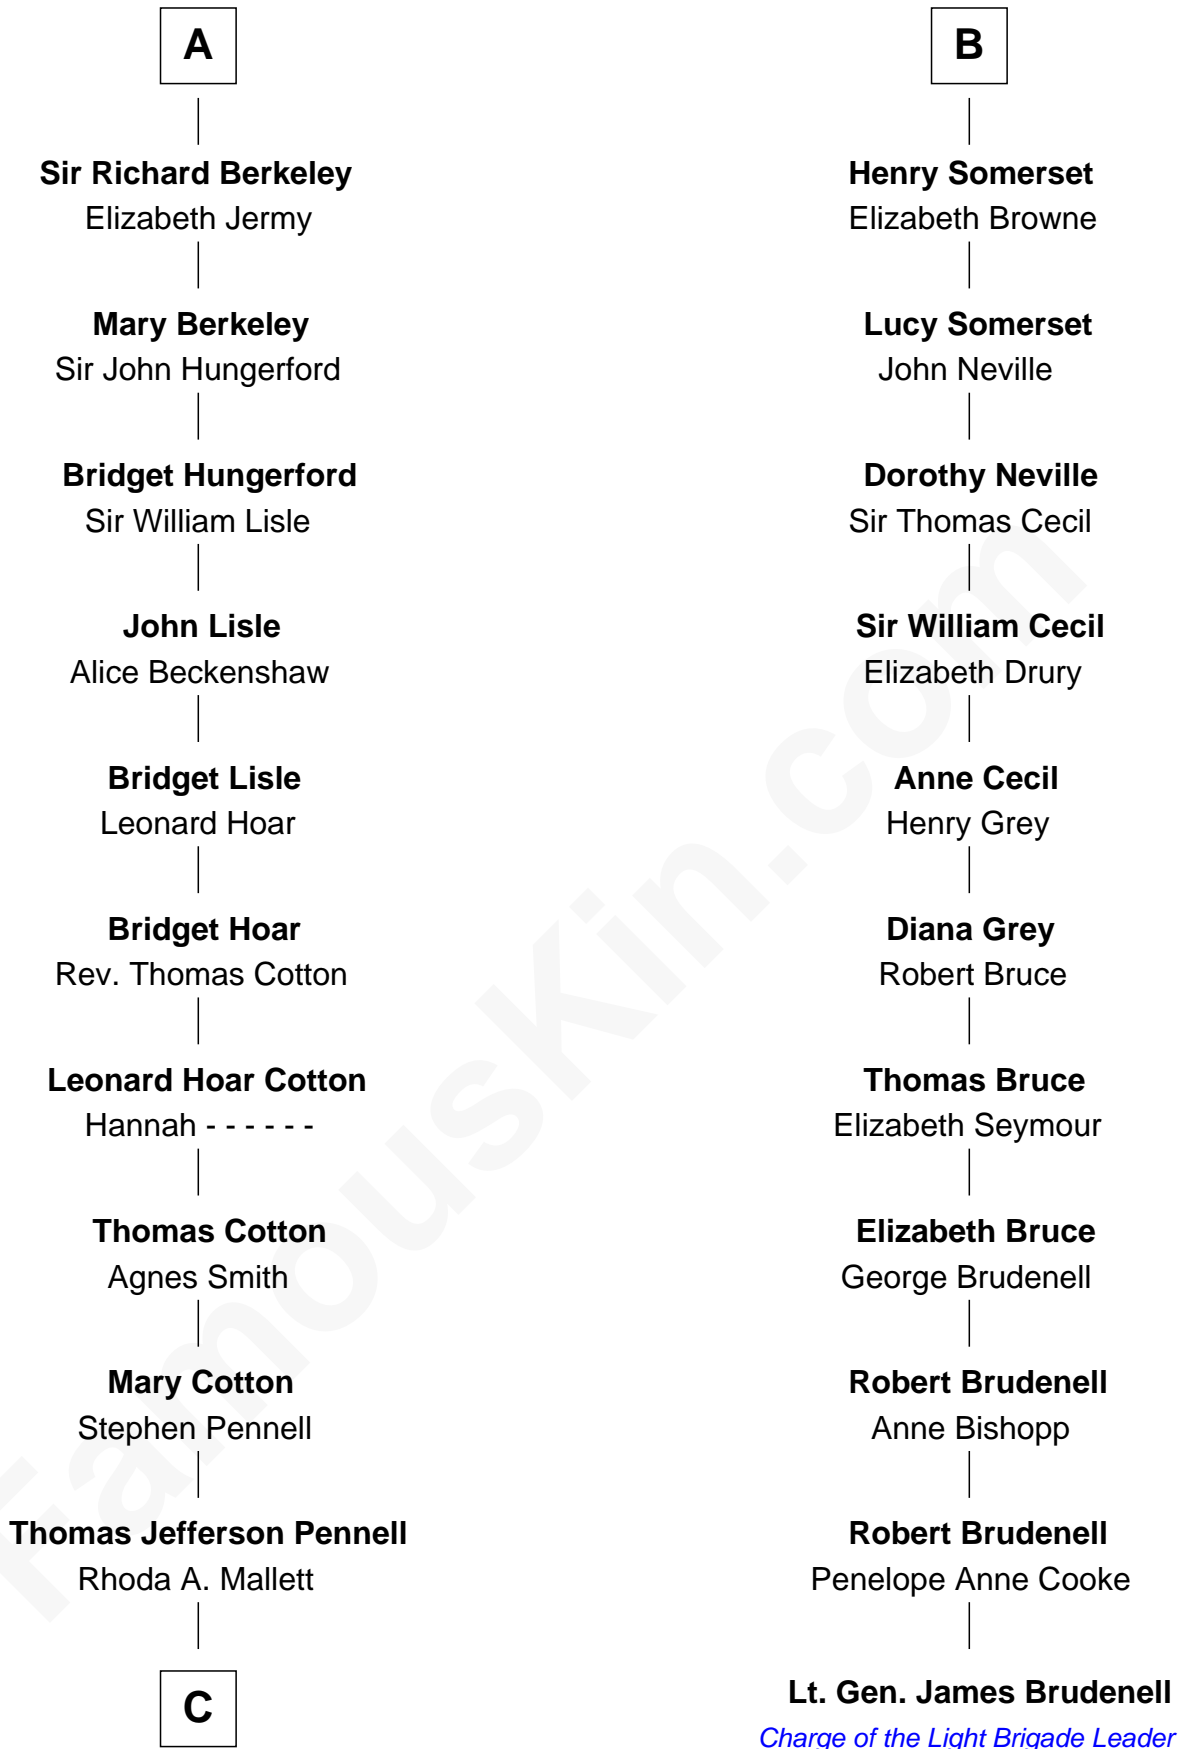

FamousKin.com

Relationship Chart of

Warren Buffett

Chairman & CEO, Berkshire Hathaway

17th cousin 4 times removed of

Lt. Gen. James Brudenell

Leader of the "Charge of the Light Brigade"

Sir Maurice de Berkeley

Thomas de Berkeley

Margaret de Mortimer

Maurice de Berkeley

Elizabeth le Despencer

Thomas de Berkeley

Margaret de Lisle

Elizabeth de Berkeley

Richard de Beauchamp

Eleanor Beauchamp

Edmund Beaufort

Henry Beaufort

Joan Hill

Charles Somerset

Elizabeth Herbert

B

C