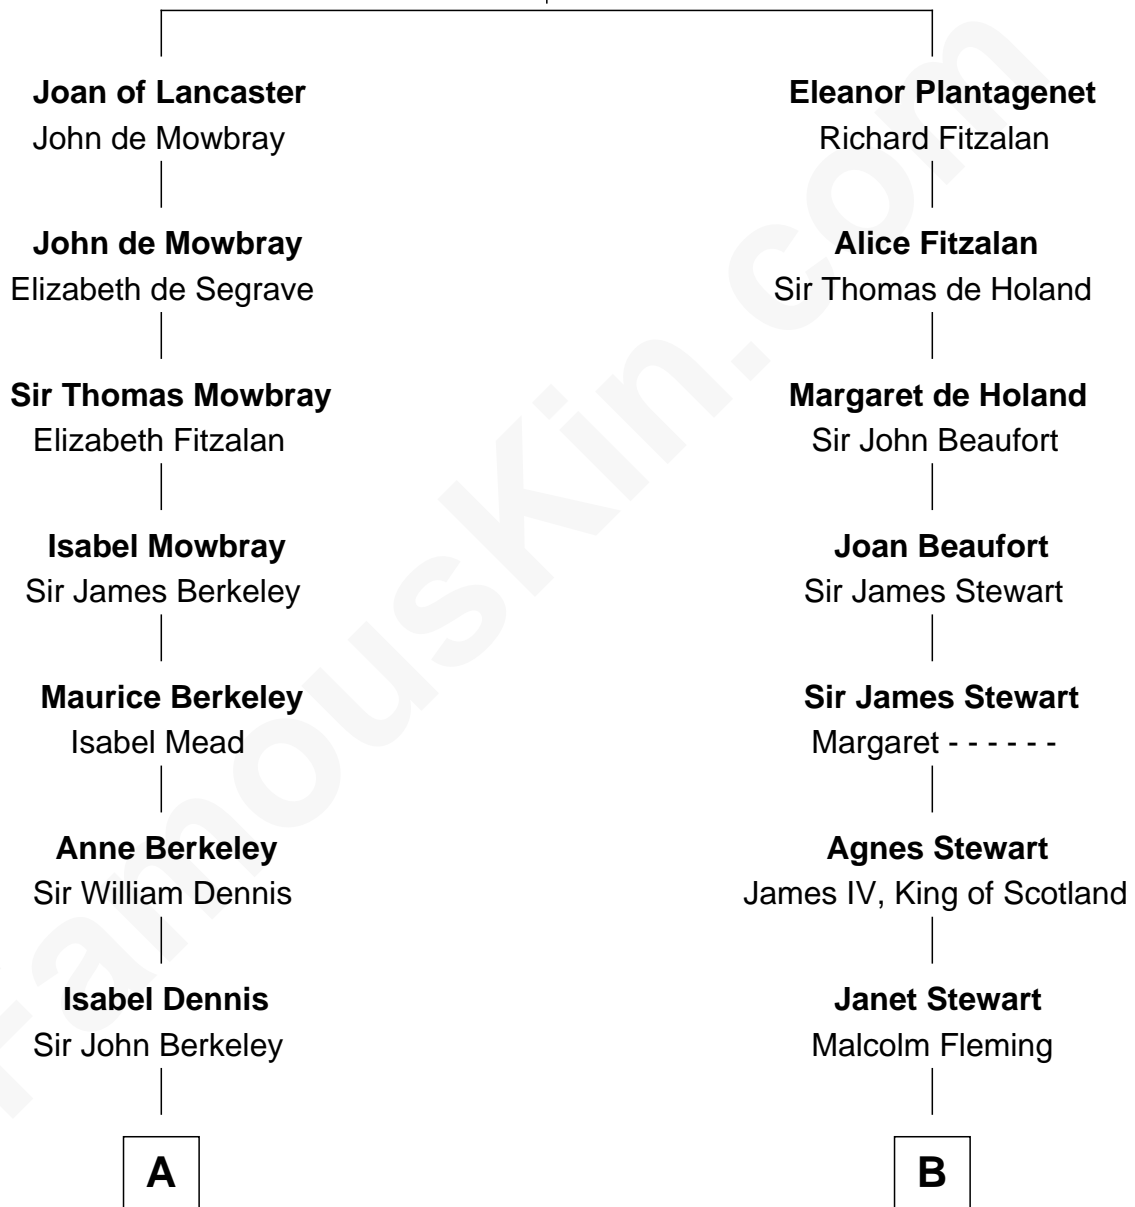

FamousKin.com Relationship Chart of

Warren Buffett

Chairman & CEO, Berkshire Hathaway

21st cousin of

Hugh Grant

Movie Actor

Henry Plantagenet
Maud de Chaworth

C

Deborah Collamore Pennell

John Watson

Susan Ann Watson

Ford Bela Barber

Stella Frances Barber

John Ammon Stahl

Leila Stahl

Howard Homan Buffett