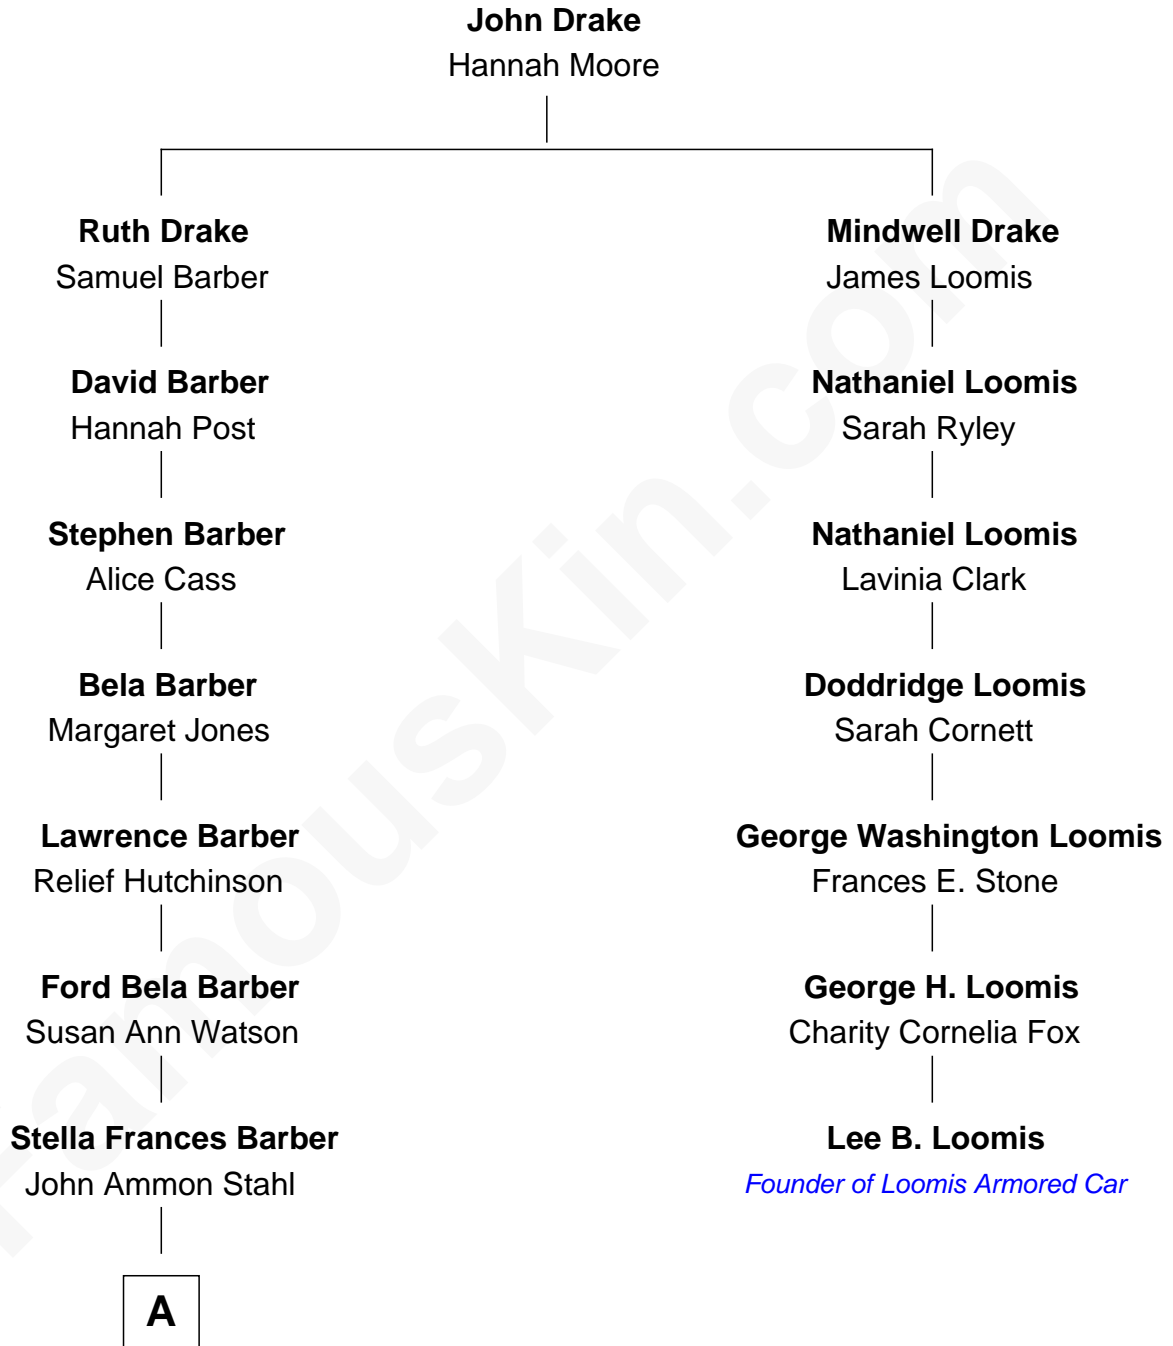

FamousKin.com Relationship Chart of

Warren Buffett

Chairman & CEO, Berkshire Hathaway

6th cousin 2 times removed of

Lee B. Loomis

Founder of Loomis Armored Car Service

A

Leila Stahl

Howard Homan Buffett

Warren Buffett

Chairman & CEO, Berkshire Hathaway

FamousKin.com