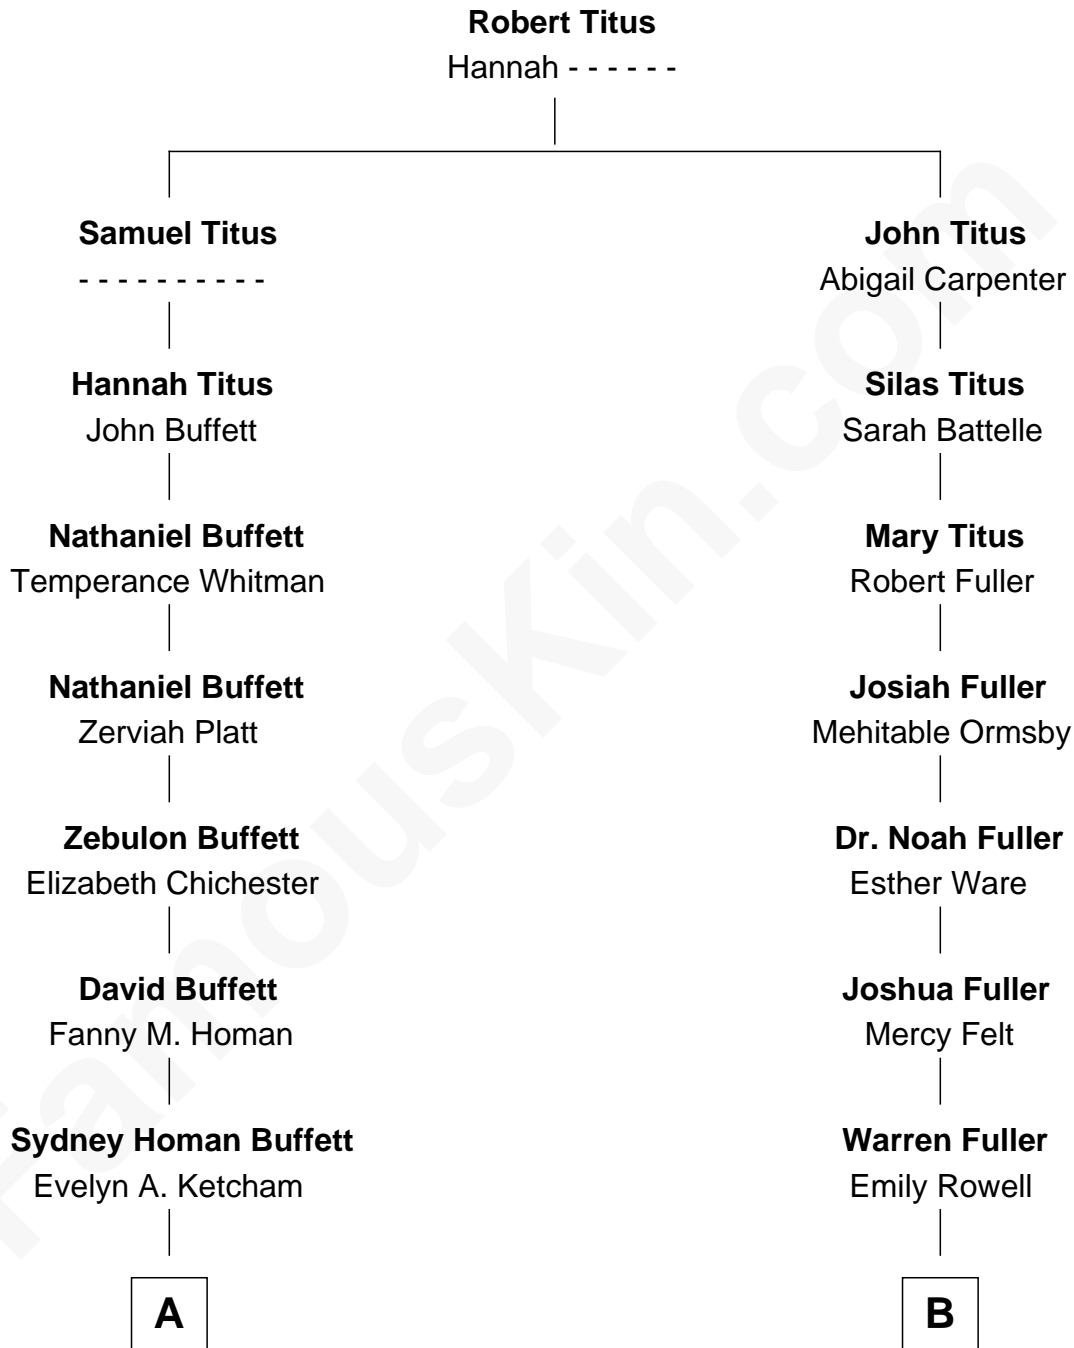

# FamousKin.com Relationship Chart of

**Warren Buffett**

*Chairman & CEO, Berkshire Hathaway*

9th cousin 1 time removed of

**George Hamilton**

*TV and Movie Actor*

**A**

**Ernest Platt Buffett**  
Henrietta Daisy Duvall

**Howard Homan Buffett**  
Leila Stahl

**Warren Buffett**  
*Chairman & CEO, Berkshire Hathaway*

**B**

**Clara F. Fuller**  
Merrill T. Hamilton

**Harry Fuller Hamilton**  
Lillian C. Gilman

**George William Hamilton**  
Anne Lucille Stevens