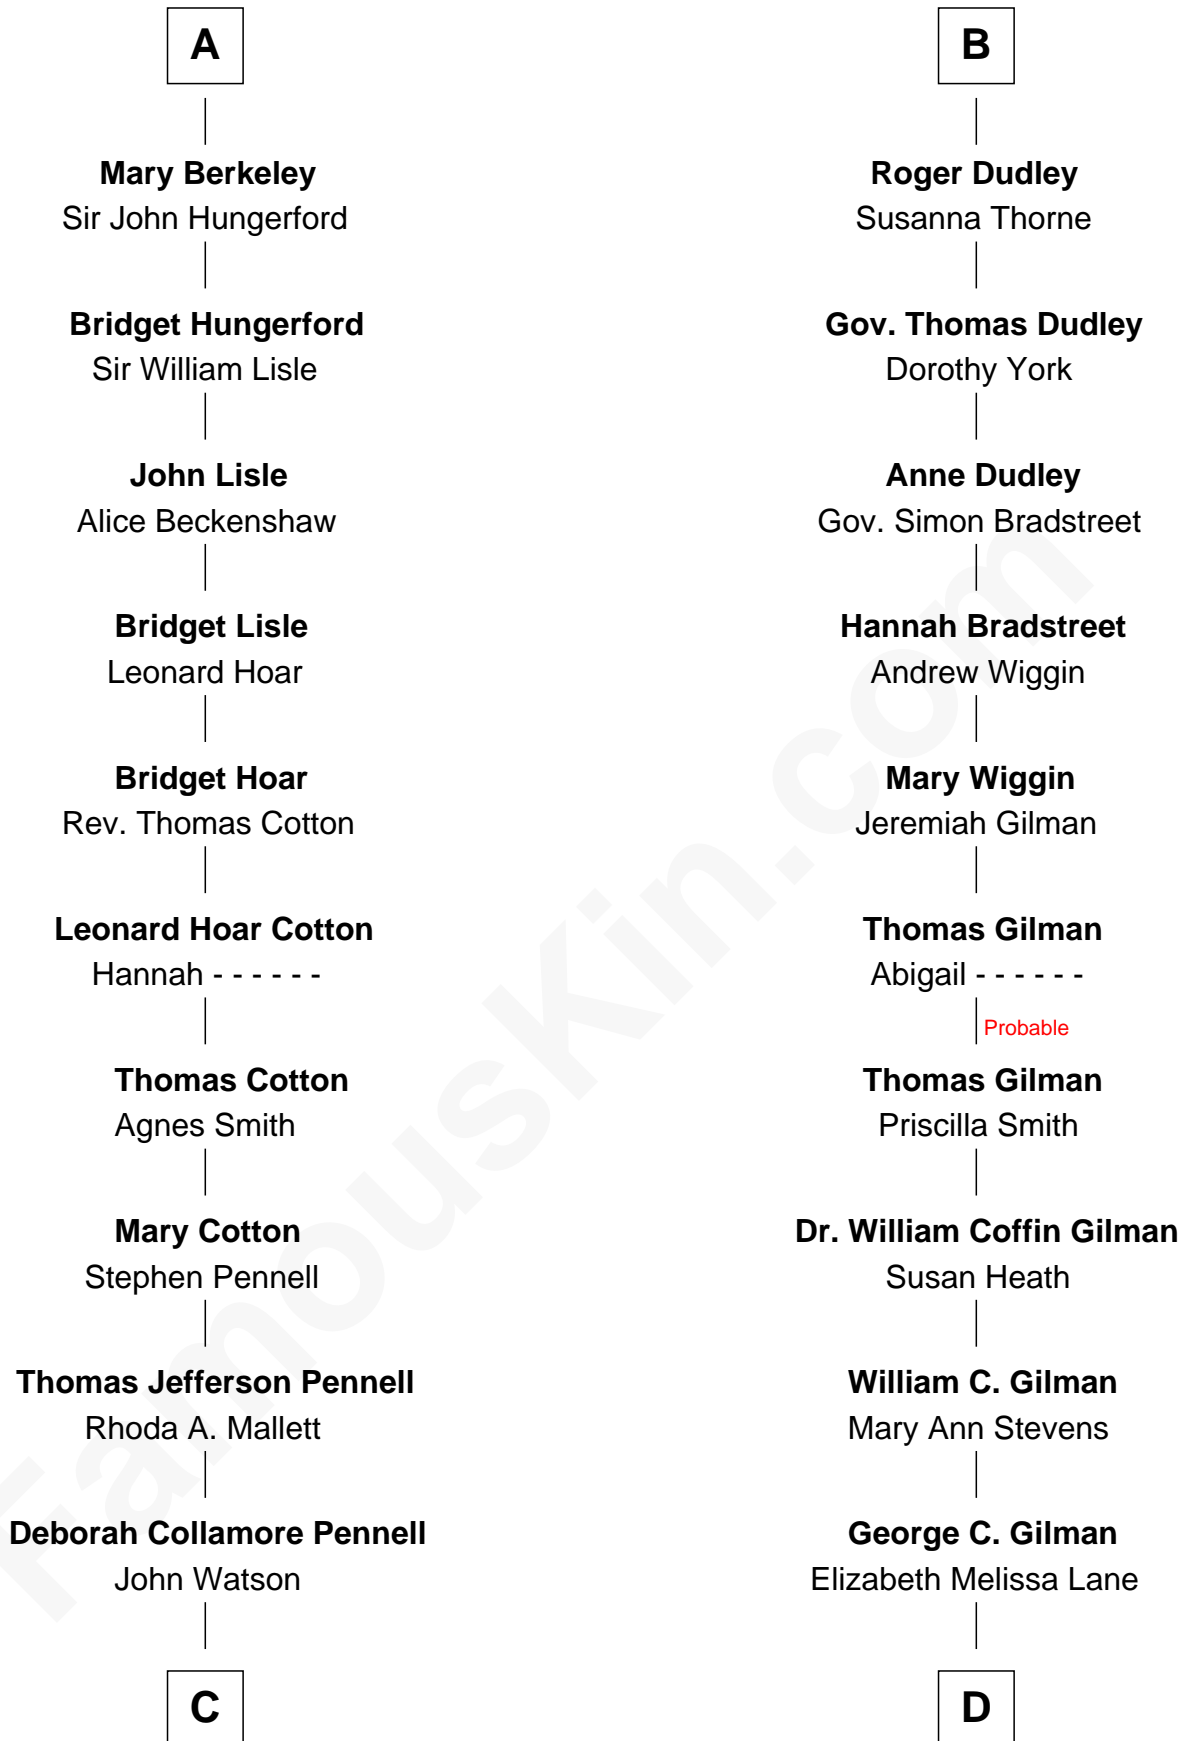

FamousKin.com Relationship Chart of

Warren Buffett

Chairman & CEO, Berkshire Hathaway

19th cousin 1 time removed of

George Hamilton

TV and Movie Actor

Richard Fitzalan
Eleanor Plantagenet

George Hamilton photo by [Angela George](#) [\[CC BY-SA 3.0\]](#)