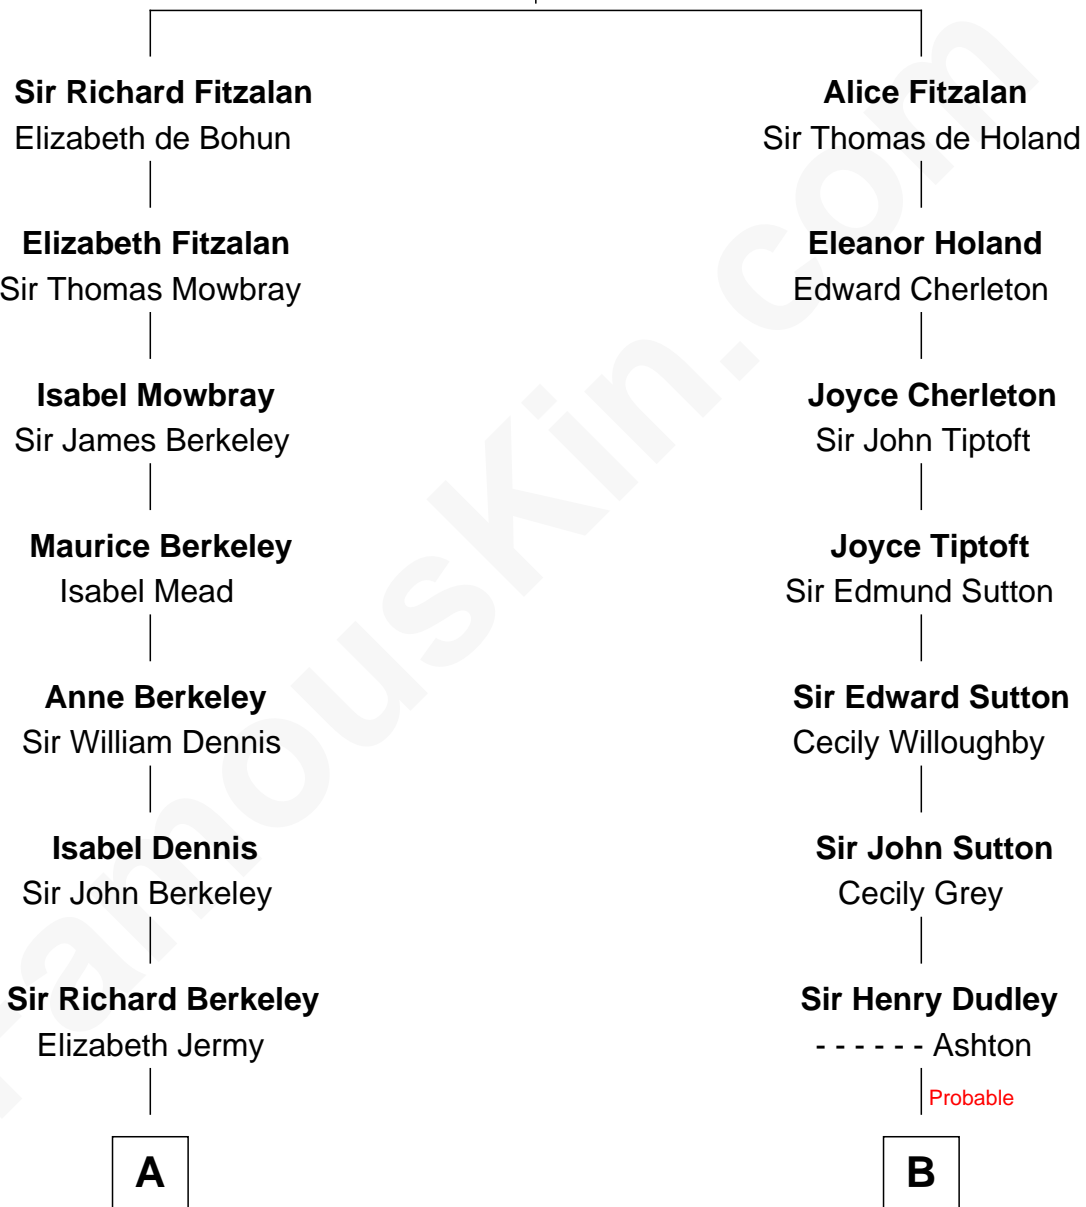

FamousKin.com Relationship Chart of

Warren Buffett

Chairman & CEO, Berkshire Hathaway

19th cousin 1 time removed of

George Hamilton

TV and Movie Actor

Richard Fitzalan
Eleanor Plantagenet

George Hamilton photo by [Angela George](#) [\[CC BY-SA 3.0\]](#)