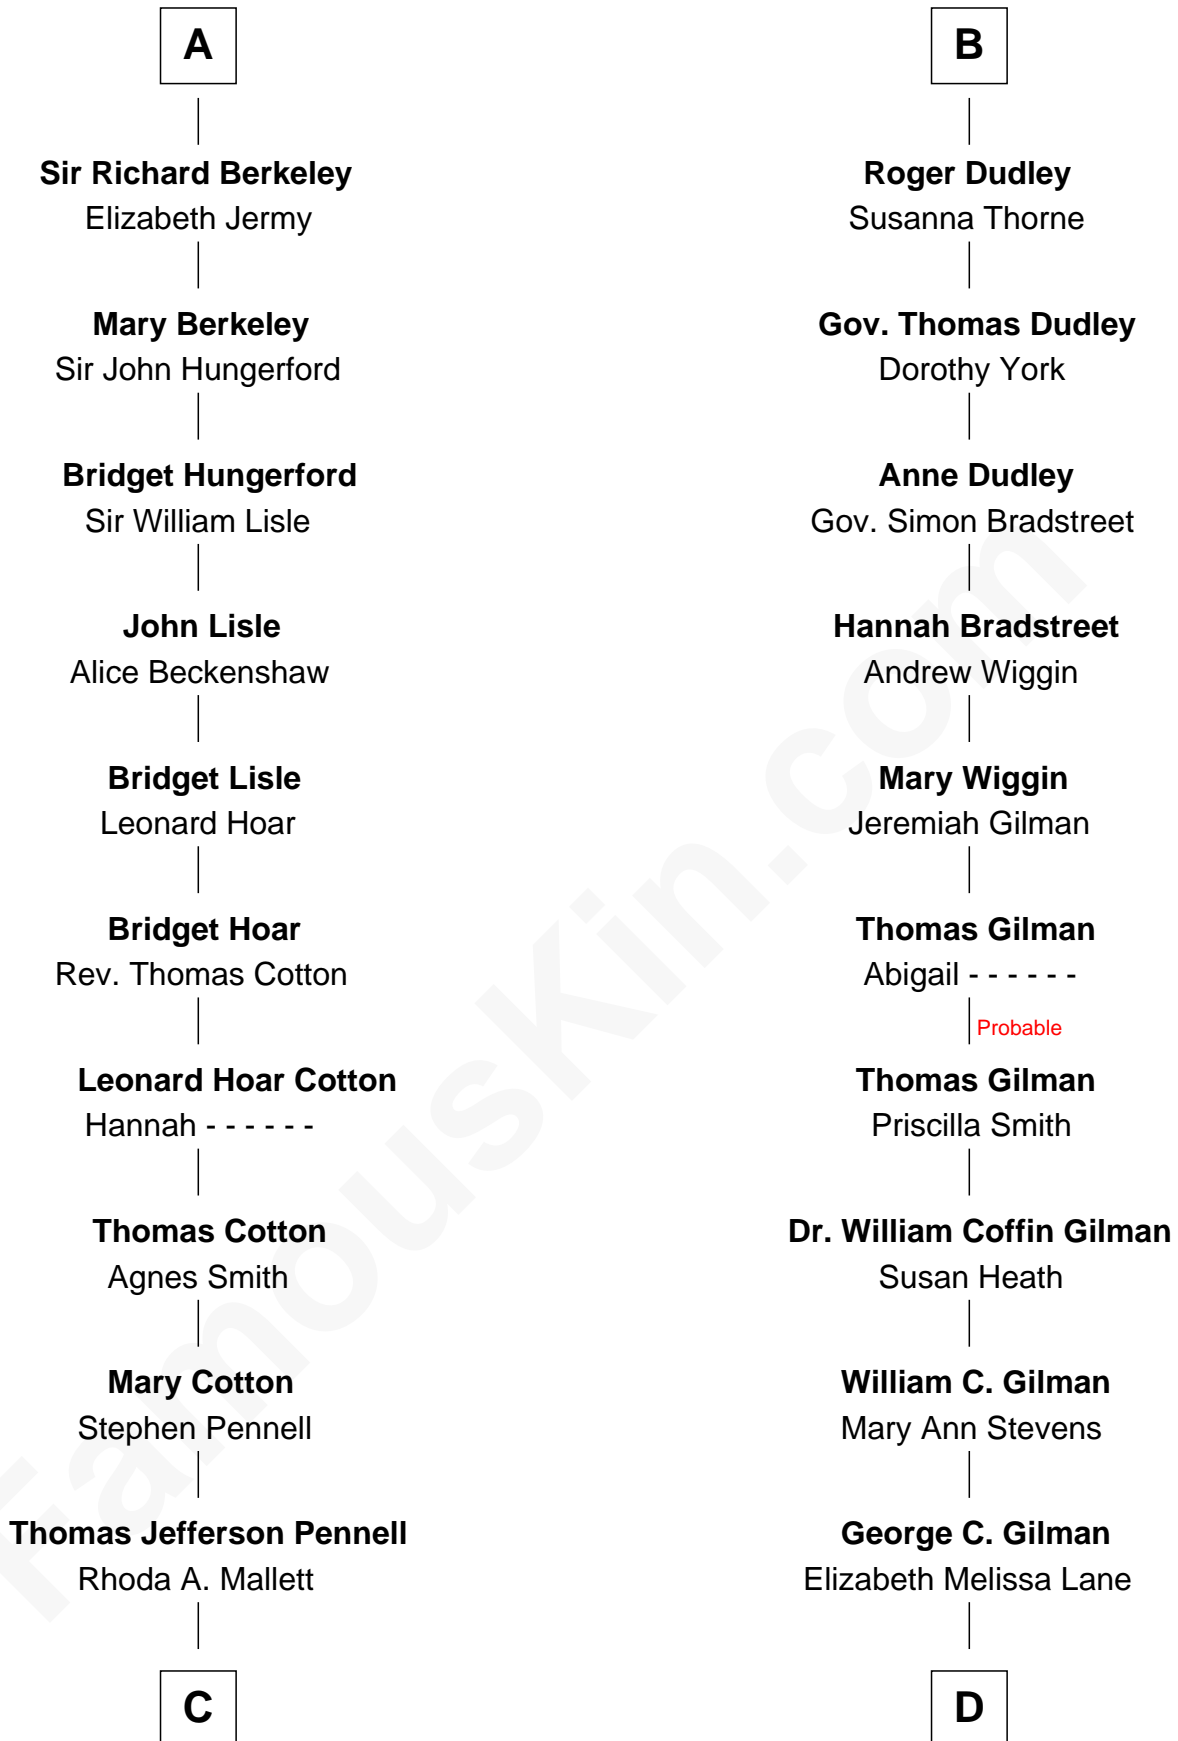

FamousKin.com Relationship Chart of

Warren Buffett

Chairman & CEO, Berkshire Hathaway

19th cousin 2 times removed of

George Hamilton

TV and Movie Actor

Sir Maurice de Berkeley

Eve la Zouche

Maurice de Berkeley

Margaret - - - - -

Thomas Berkeley

Catherine Botetourte

Maurice Berkeley

Johanna Denham

Maurice Berkeley

Ellen Montfort

Katherine de Clyvedon

Sir John Berkeley

Elizabeth Betteshorne

Elizabeth Berkeley

Sir John Sutton

Sir Edmund Sutton

Joyce Tiptoft

Sir Edward Sutton

Cecily Willoughby

Sir John Sutton

Cecily Grey

Sir Henry Dudley

- - - - - Ashton

Probable

B

George Hamilton photo by [Angela George](#) [\(CC BY-SA 3.0\)](#)