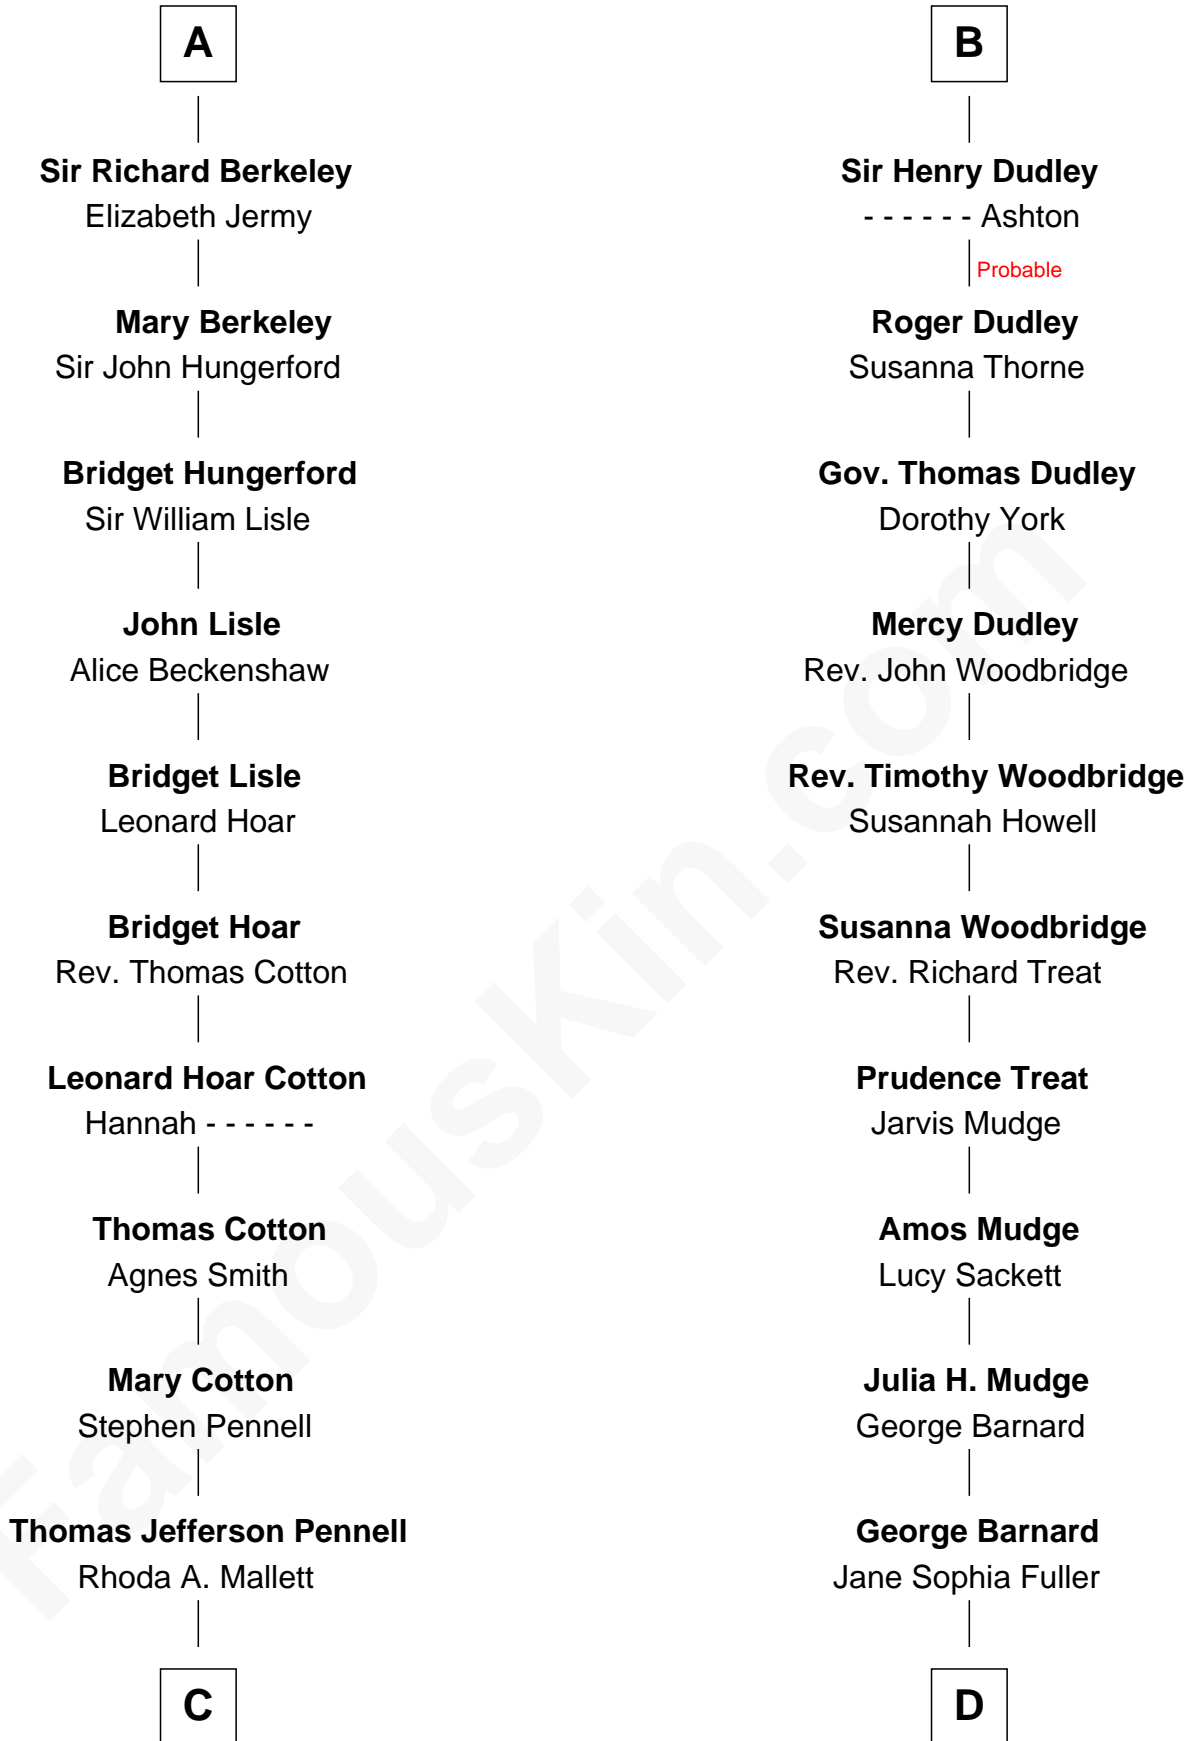

FamousKin.com Relationship Chart of

Warren Buffett

Chairman & CEO, Berkshire Hathaway

19th cousin 2 times removed of

Dick Clark

Radio and TV Host

Henry Plantagenet

Maud de Chaworth

Dick Clark photo by [Alan Light](#) (CC BY 2.0)