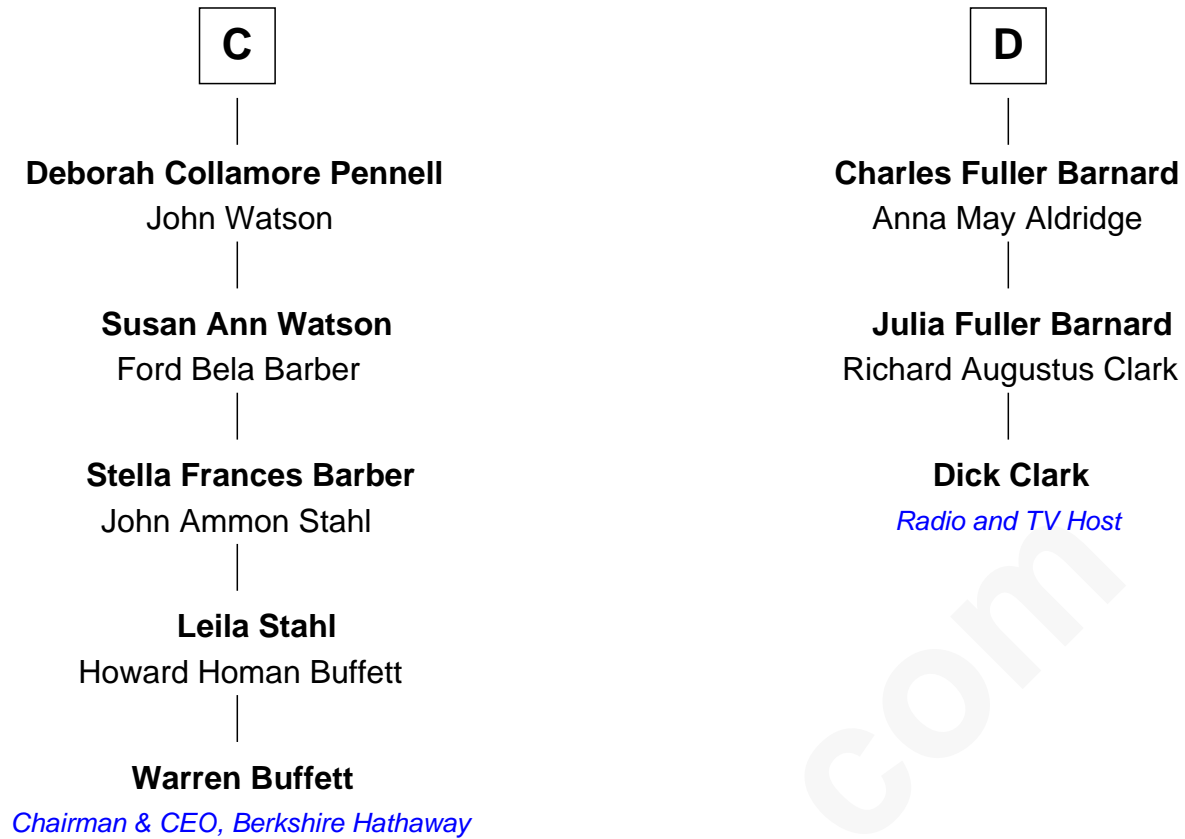

FamousKin.com Relationship Chart of

Warren Buffett

Chairman & CEO, Berkshire Hathaway

19th cousin 2 times removed of

Dick Clark

Radio and TV Host

Ralph de Stafford

*with wife
Katherine de Hastang*

Eleanor Aylesbury

Anne Stafford

Sir William Berkeley

Richard Berkeley

Elizabeth Conningsby

Sir John Berkeley

Isabel Dennis

A

Beatrice de Stafford

Thomas de Ros

Margaret de Ros

Sir Reynold Grey

Margaret Grey

Sir William Bonville

William Bonville

Elizabeth Harington

William Bonville

Katherine Neville

Cecily Bonville

Thomas Grey

Cecily Grey

Sir John Sutton

B

Dick Clark photo by [Alan Light](#) (CC BY 2.0)