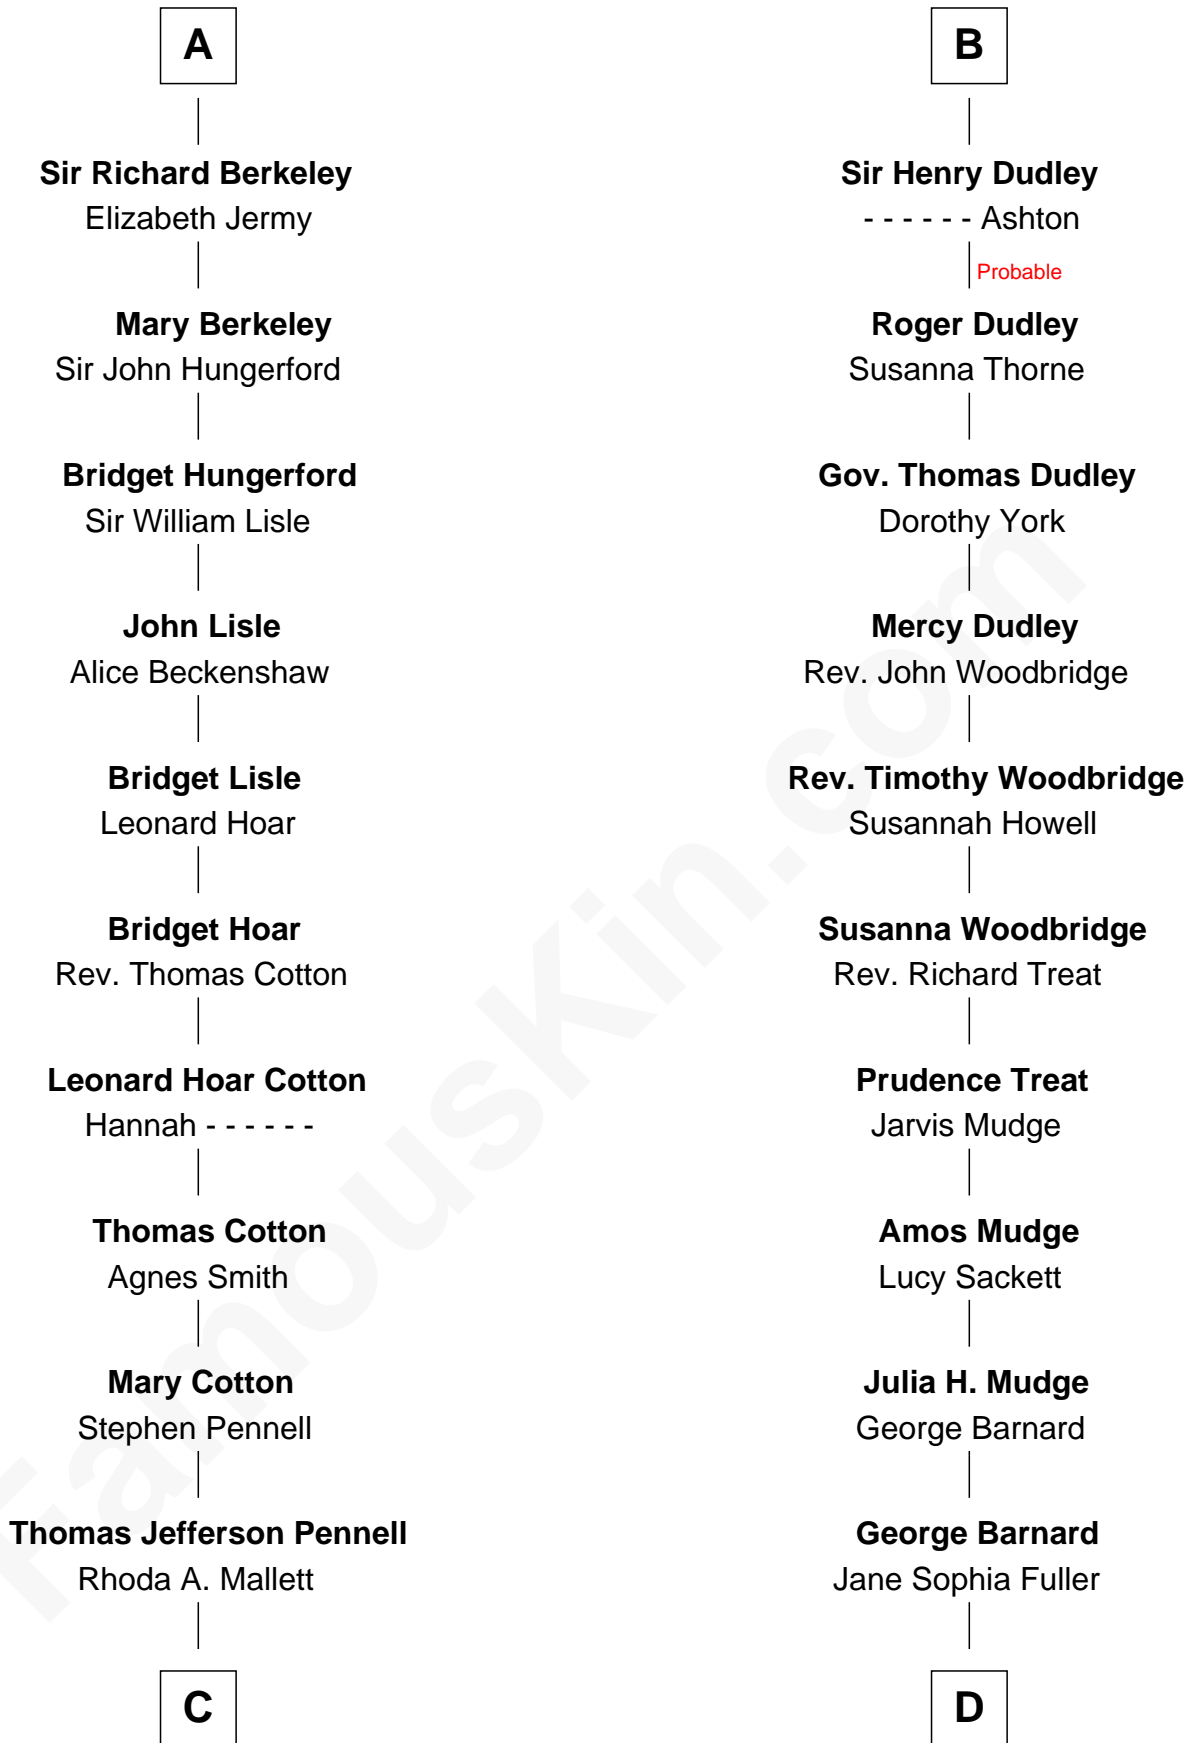

FamousKin.com Relationship Chart of

Warren Buffett

Chairman & CEO, Berkshire Hathaway

19th cousin 2 times removed of

Dick Clark

Radio and TV Host

Ralph de Stafford

*with wife
Katherine de Hastang*

Beatrice de Stafford

Thomas de Ros

Margaret de Ros

Sir Reynold Grey

Margaret Grey

Sir William Bonville

William Bonville

Elizabeth Harington

William Bonville

Katherine Neville

Cecily Bonville

Thomas Grey

Cecily Grey

Sir John Sutton

B

Dick Clark photo by [Alan Light](#) (CC BY 2.0)