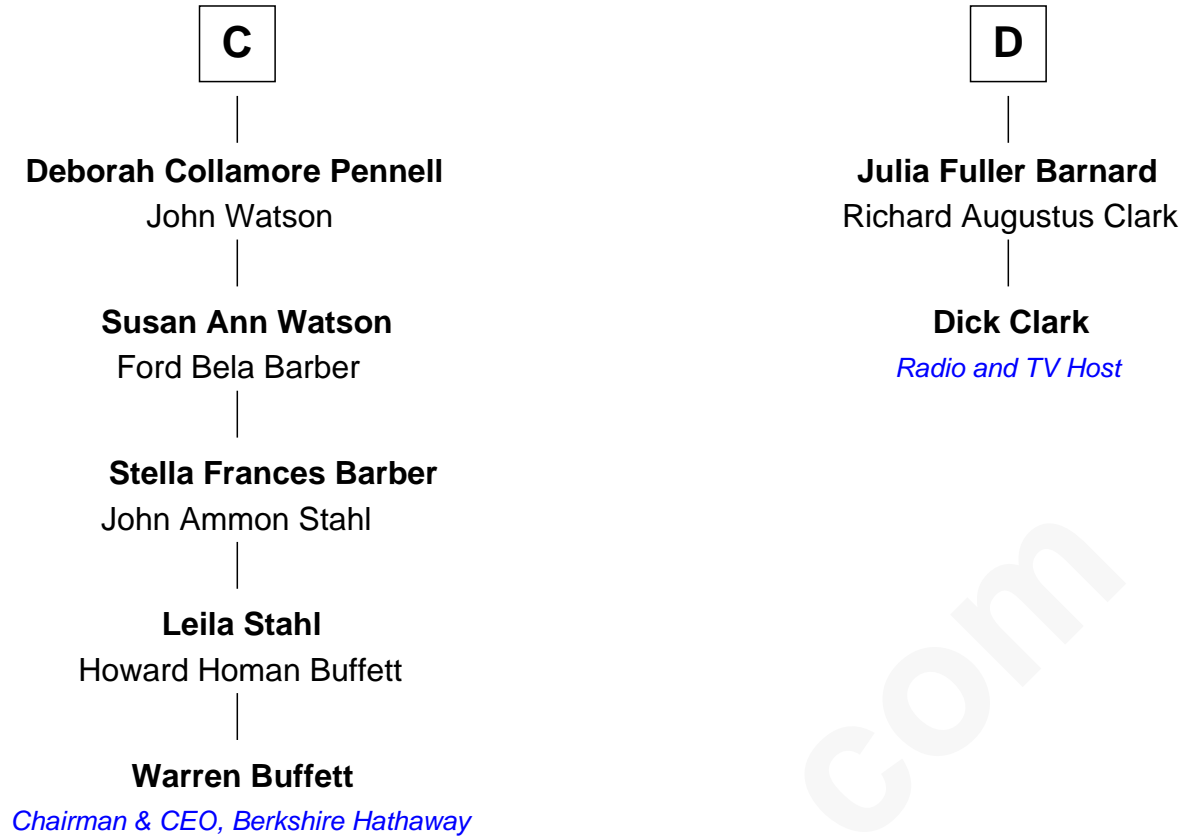

# FamousKin.com Relationship Chart of

**Warren Buffett**

*Chairman & CEO, Berkshire Hathaway*

18th cousin 3 times removed of

**Dick Clark**

*Radio and TV Host*

**Sir Maurice de Berkeley**

Eve la Zouche

Katherine de Clyvedon

**Sir John Berkeley**

Elizabeth Betteshorne

**Elizabeth Berkeley**

Sir John Sutton

**Sir Edmund Sutton**

Joyce Tiptoft

**Sir Edward Sutton**

Cecily Willoughby

**Sir John Sutton**

Cecily Grey

**Sir Henry Dudley**

- - - - - Ashton

Probable

**B**

Dick Clark photo by [Alan Light](#) (CC BY 2.0)