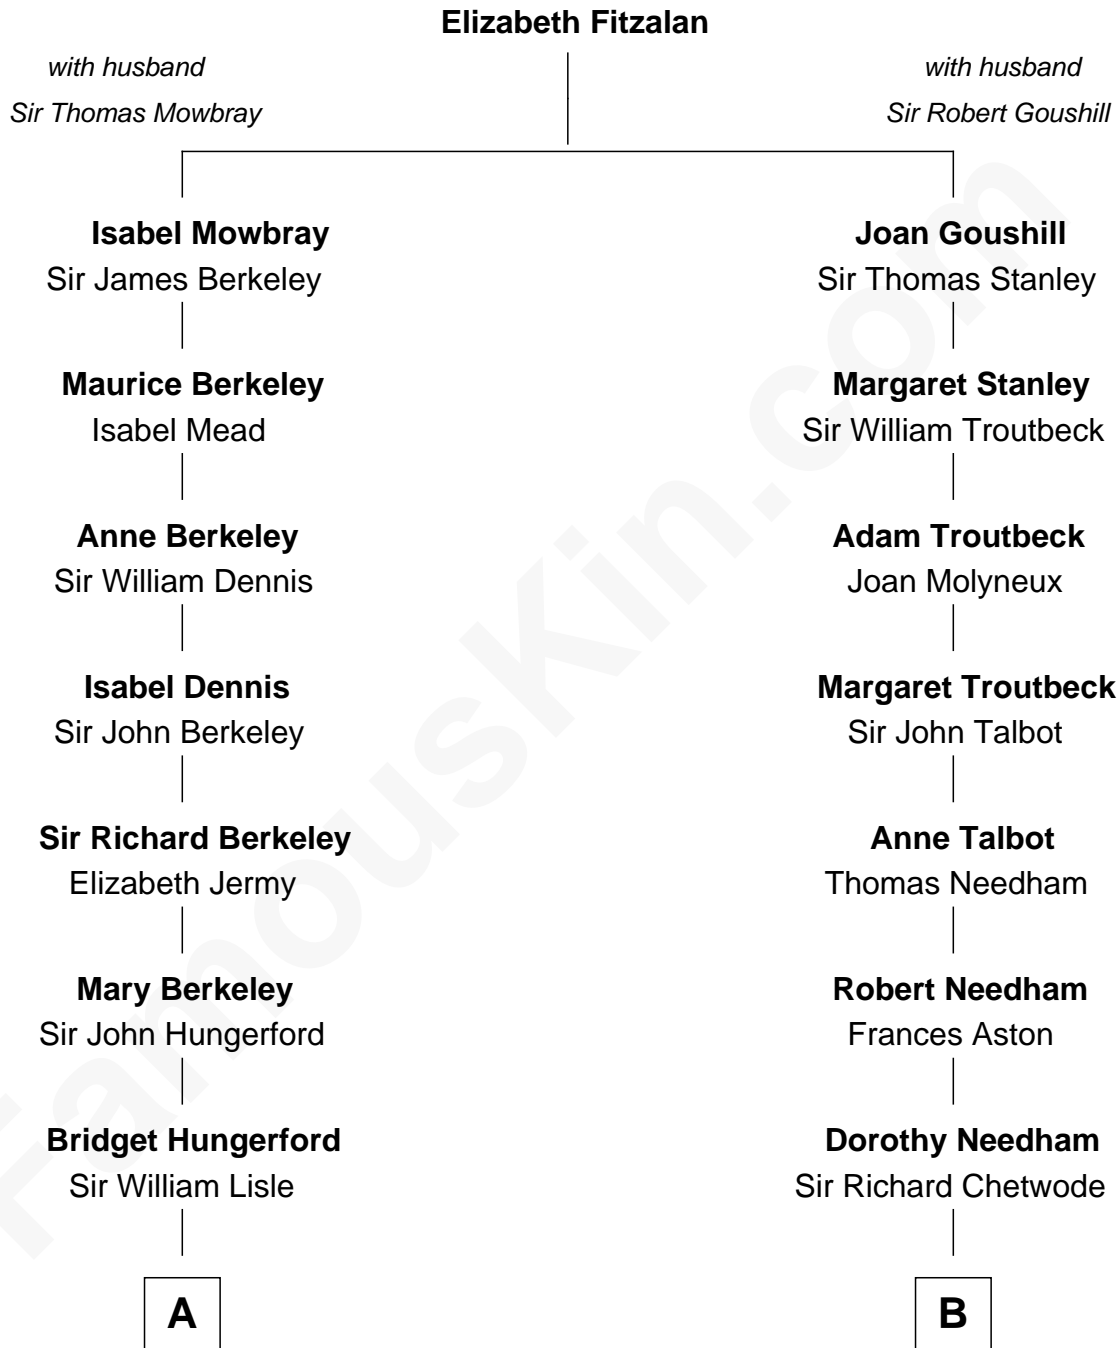

FamousKin.com Relationship Chart of

Warren Buffett

Chairman & CEO, Berkshire Hathaway

17th cousin 1 time removed of

Dick Clark

Radio and TV Host

C

Leila Stahl