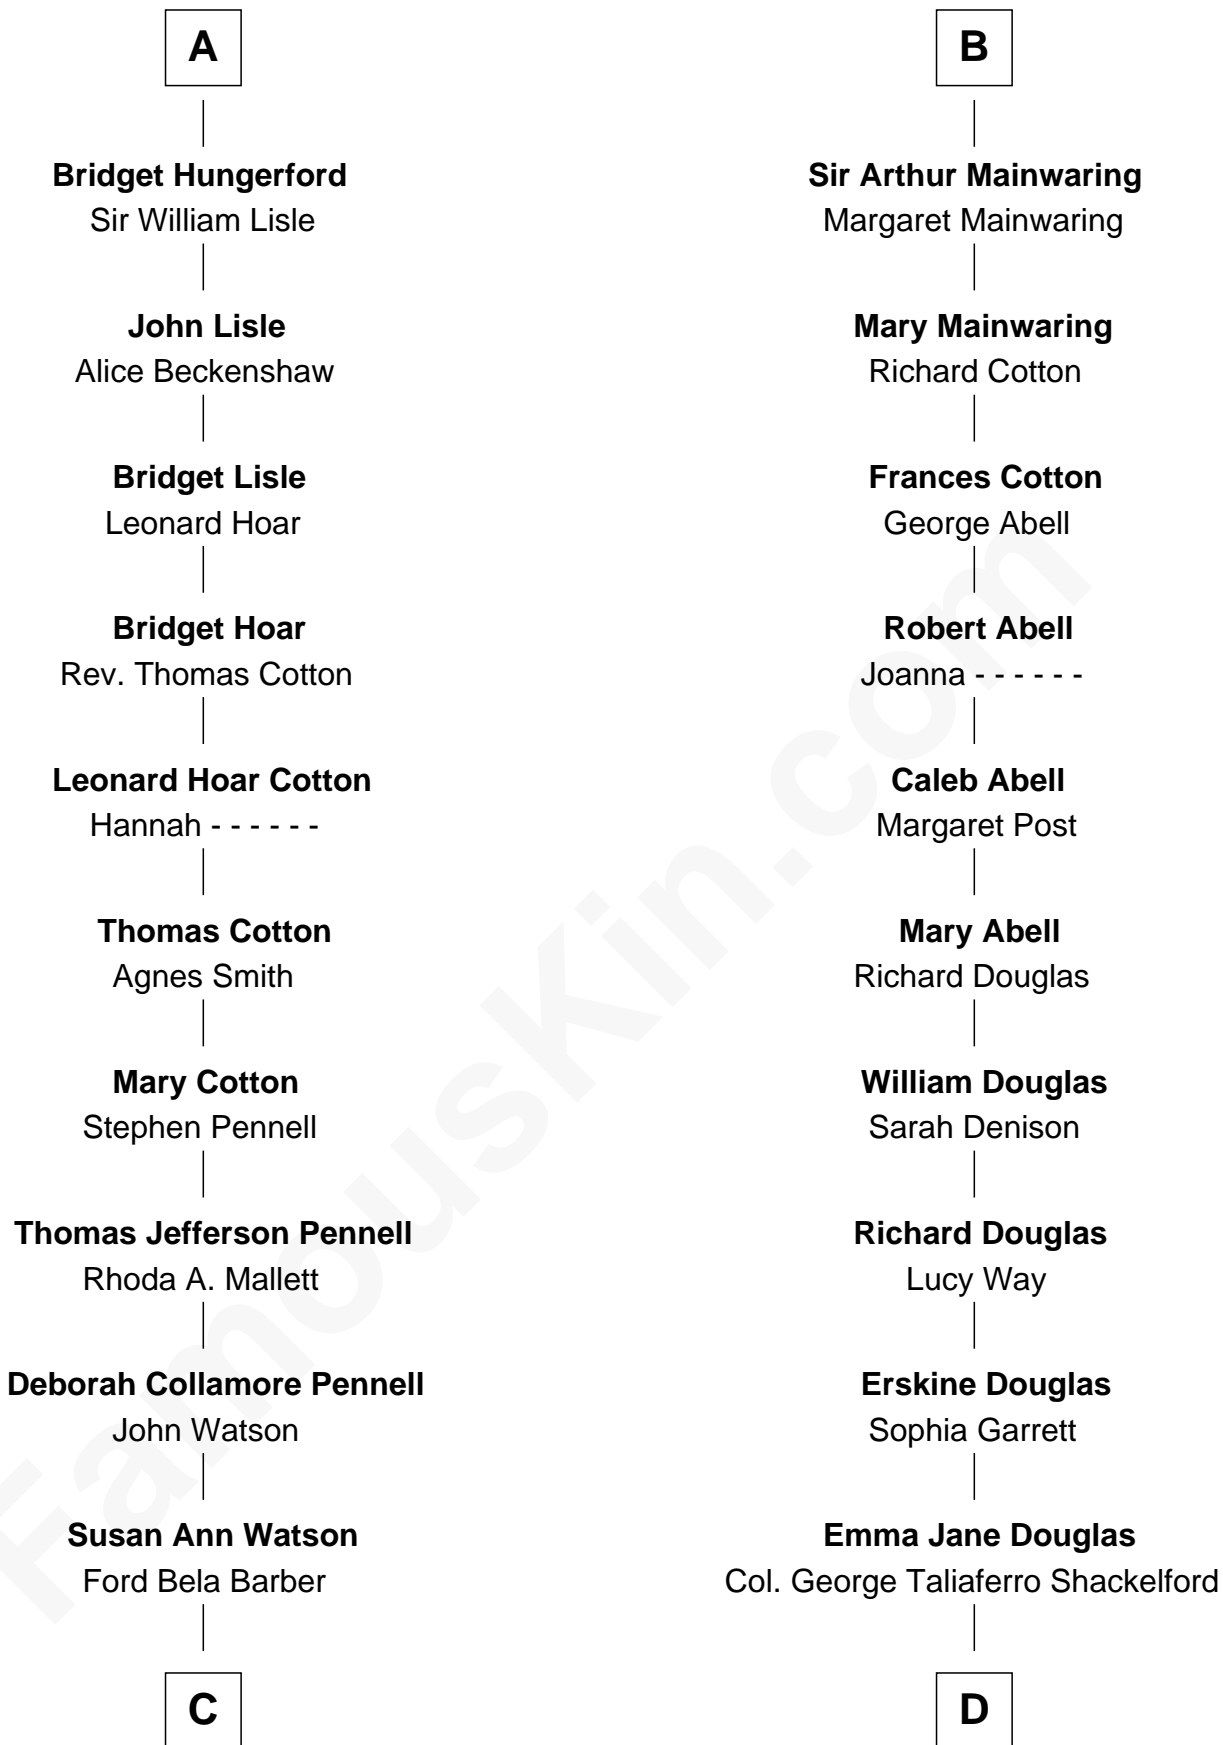

FamousKin.com

Relationship Chart of

Warren Buffett

Chairman & CEO, Berkshire Hathaway

19th cousin 1 time removed of

Illeana Douglas

TV and Movie Actress

John de Mowbray
Elizabeth de Segrave

Sir Reginald Lucy

Sir Walter Lucy

Eleanor L'Arcedeckne

Eleanor Lucy

Sir Thomas Hopton

Elizabeth Hopton

Sir Roger Corbet

Sir Richard Corbet

Elizabeth Devereux

Sir Robert Corbet

Elizabeth Vernon

Dorothy Corbet

Sir Richard Mainwaring

B

C

Stella Frances Barber
John Ammon Stahl