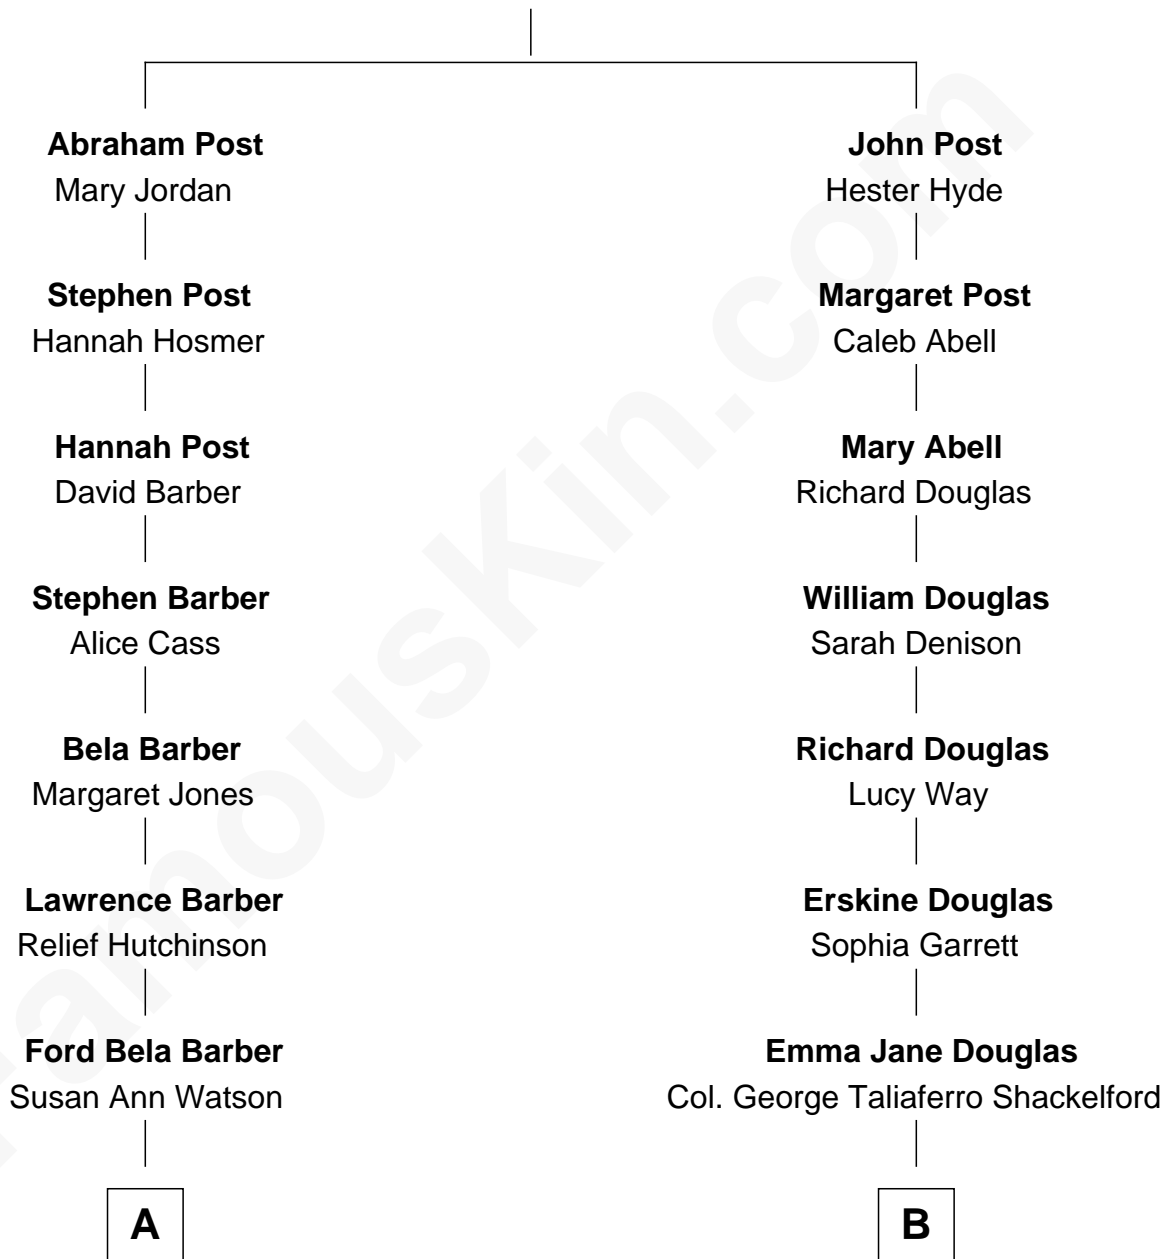

FamousKin.com Relationship Chart of

Warren Buffett

Chairman & CEO, Berkshire Hathaway

8th cousin 1 time removed of

Melvyn Douglas

Movie Actor

Stephen Post

Elinor Panton

FamousKin.com