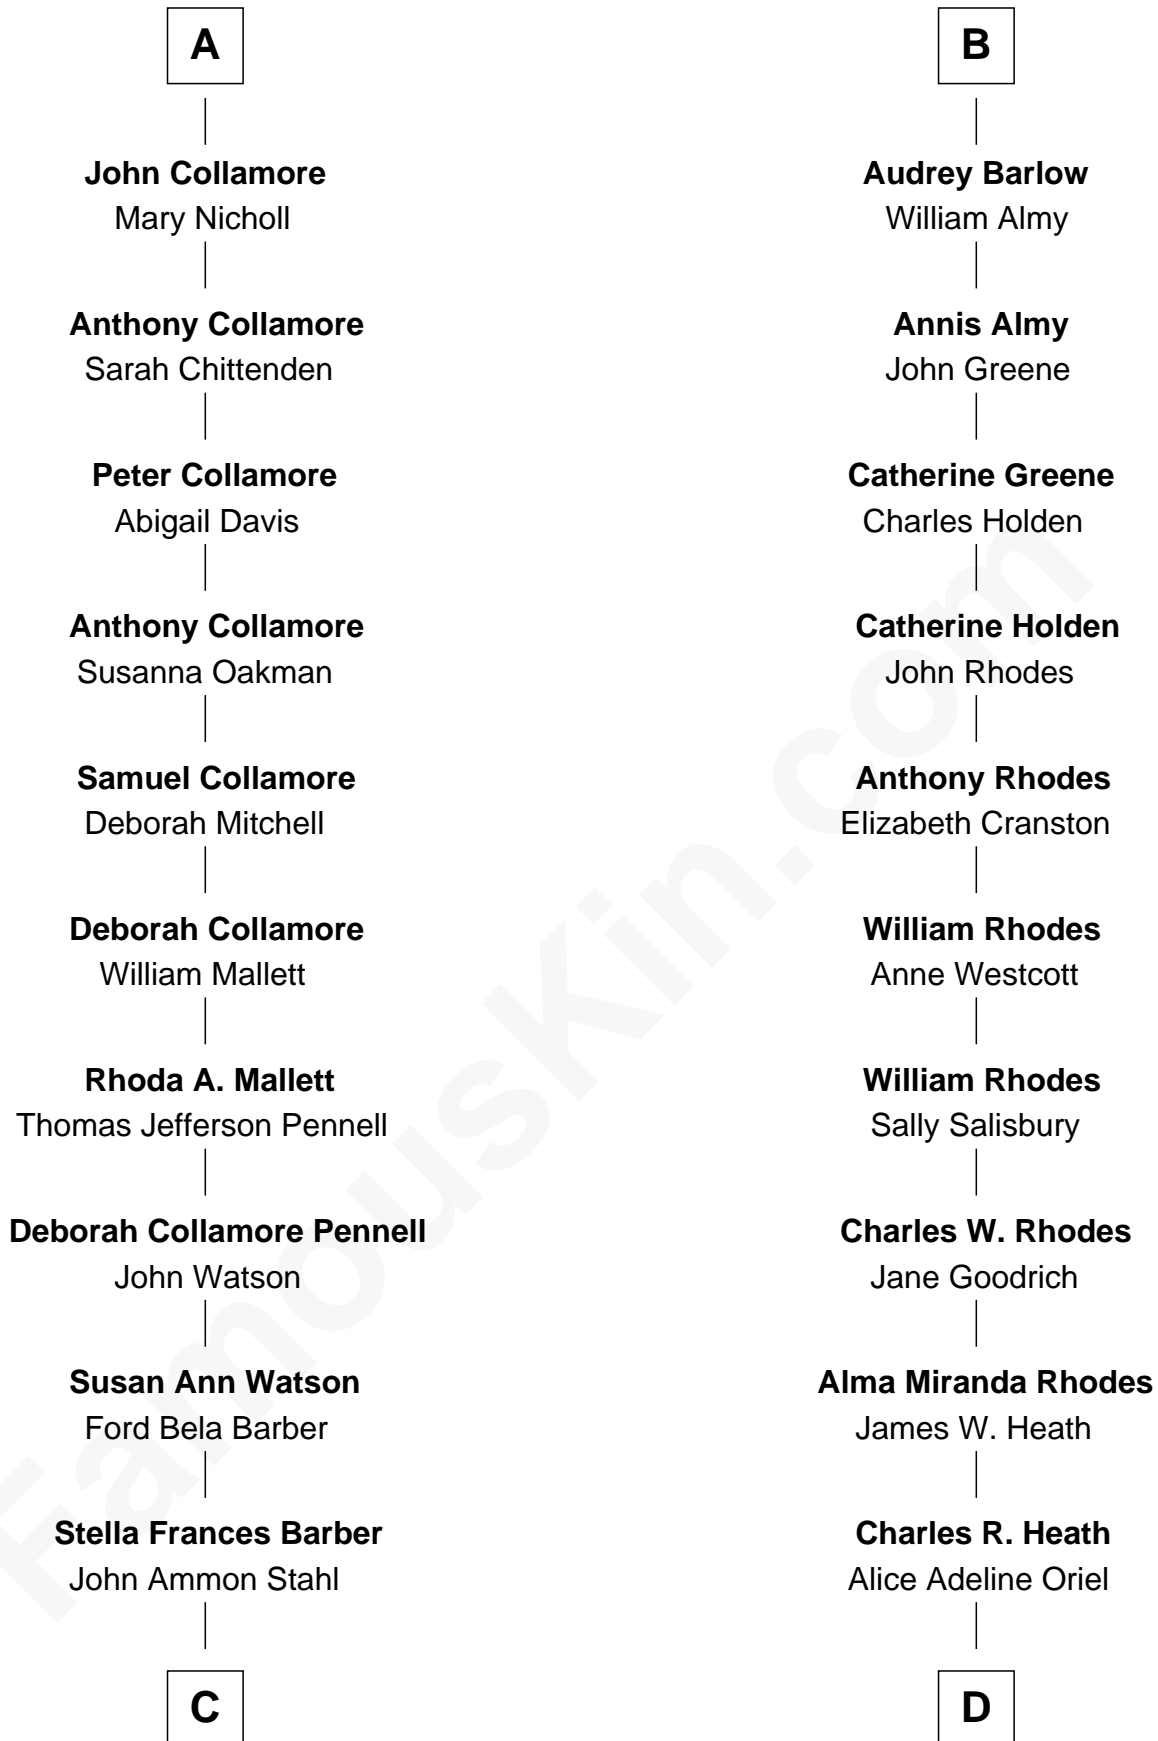

# FamousKin.com Relationship Chart of

**Warren Buffett**

*Chairman & CEO, Berkshire Hathaway*

18th cousin 1 time removed of

**Sarah Palin**

*9th Governor of Alaska*

**C**

**Leila Stahl**  
Howard Homan Buffett

**Warren Buffett**  
*Chairman & CEO, Berkshire Hathaway*

**D**

**Charles Francis Heath**  
Nellie Marie Brandt

**Charles Richard Heath**  
Sarah Sheeran

**Sarah Palin**  
*9th Governor of Alaska*

FamousKin.com