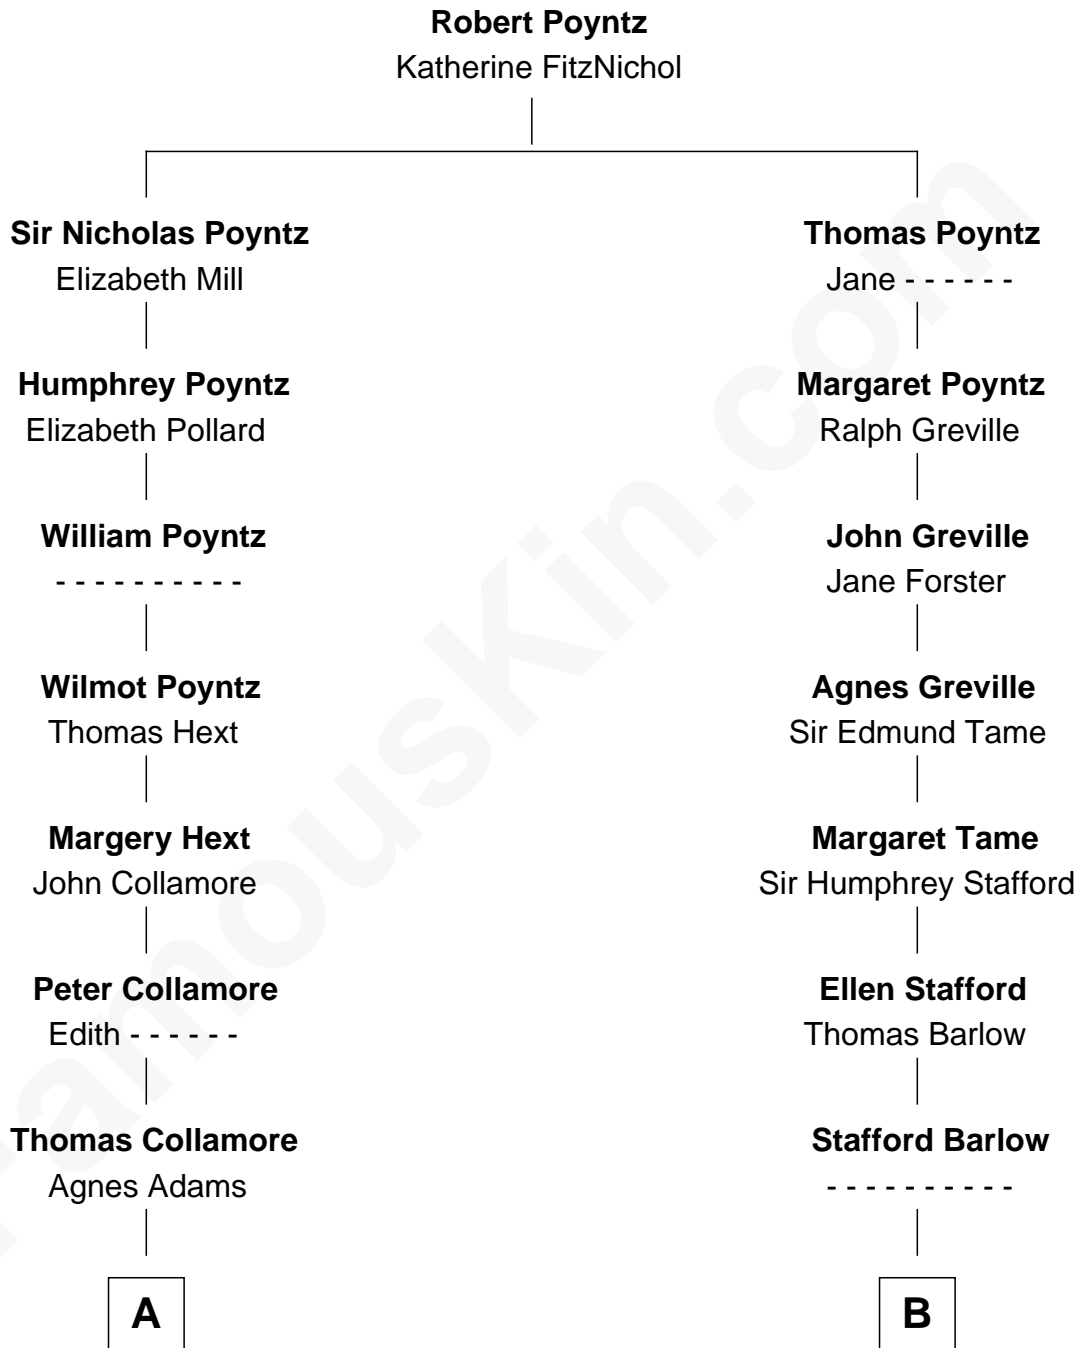

# FamousKin.com Relationship Chart of

**Warren Buffett**

*Chairman & CEO, Berkshire Hathaway*

18th cousin 1 time removed of

**Sarah Palin**

*9th Governor of Alaska*

**C**

**Leila Stahl**  
Howard Homan Buffett

**Warren Buffett**  
*Chairman & CEO, Berkshire Hathaway*

**D**

**Charles Francis Heath**  
Nellie Marie Brandt

**Charles Richard Heath**  
Sarah Sheeran

**Sarah Palin**  
*9th Governor of Alaska*

FamousKin.com