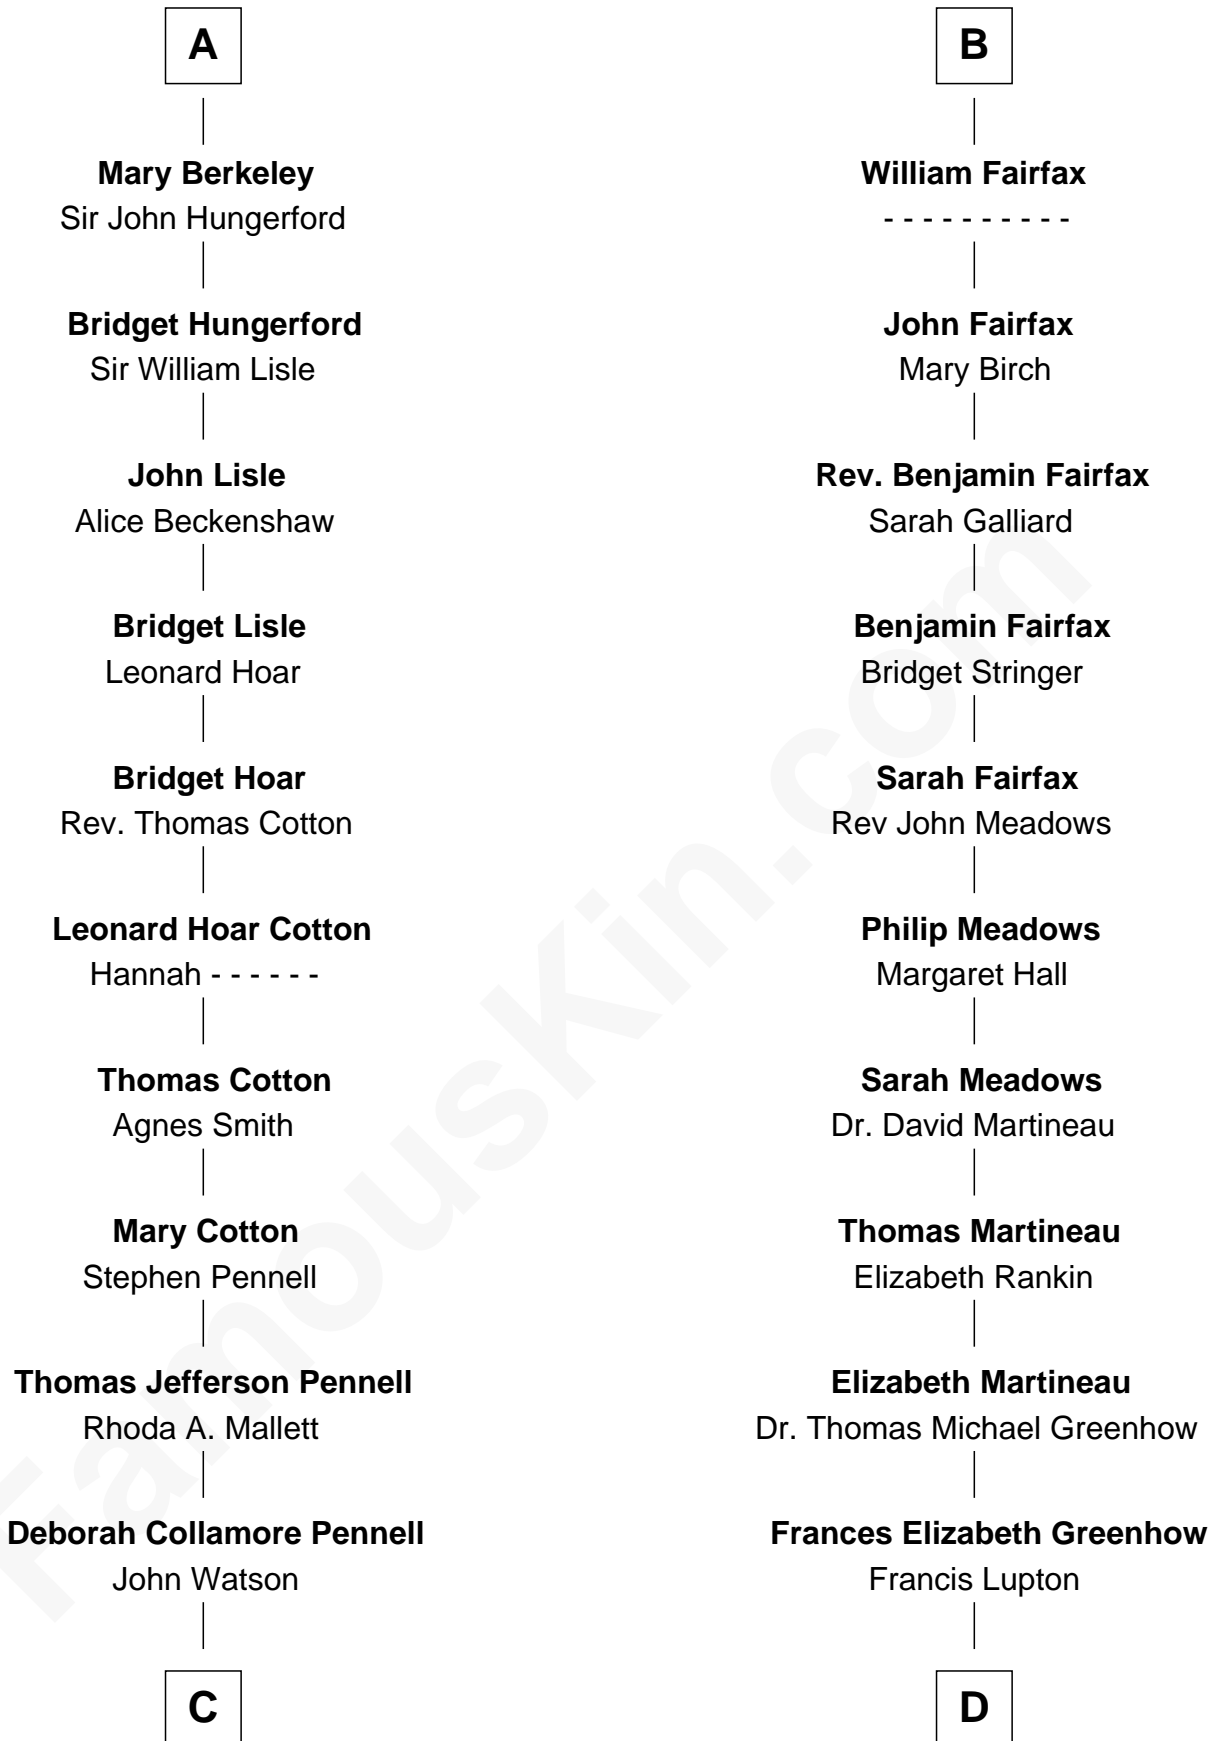

## Elizabeth de Badlesmere

*with husband  
Sir William de Bohun*

*with husband  
Sir Edmund Mortimer*

**Elizabeth de Bohun**  
Sir Richard Fitzalan

**Sir Roger de Mortimer**  
Philippa de Montagu

**Elizabeth Fitzalan**  
Sir Thomas Mowbray

**Edmund Mortimer**  
Philippa Plantagenet

**Isabel Mowbray**  
Sir James Berkeley

**Elizabeth Mortimer**  
Sir Henry Percy

**Maurice Berkeley**  
Isabel Mead

**Sir Henry Percy**  
Eleanor Neville

**Anne Berkeley**  
Sir William Dennis

**Sir Henry Percy**  
Eleanor Poynings

**Isabel Dennis**  
Sir John Berkeley

**Margaret Percy**  
Sir William Gascoigne

**Sir Richard Berkeley**  
Elizabeth Jermy

**Agnes Gascoigne**  
Sir Thomas Fairfax

**A**

**B**

**C**

**Susan Ann Watson**

Ford Bela Barber

**Stella Frances Barber**

John Ammon Stahl

**Leila Stahl**

Howard Homan Buffett