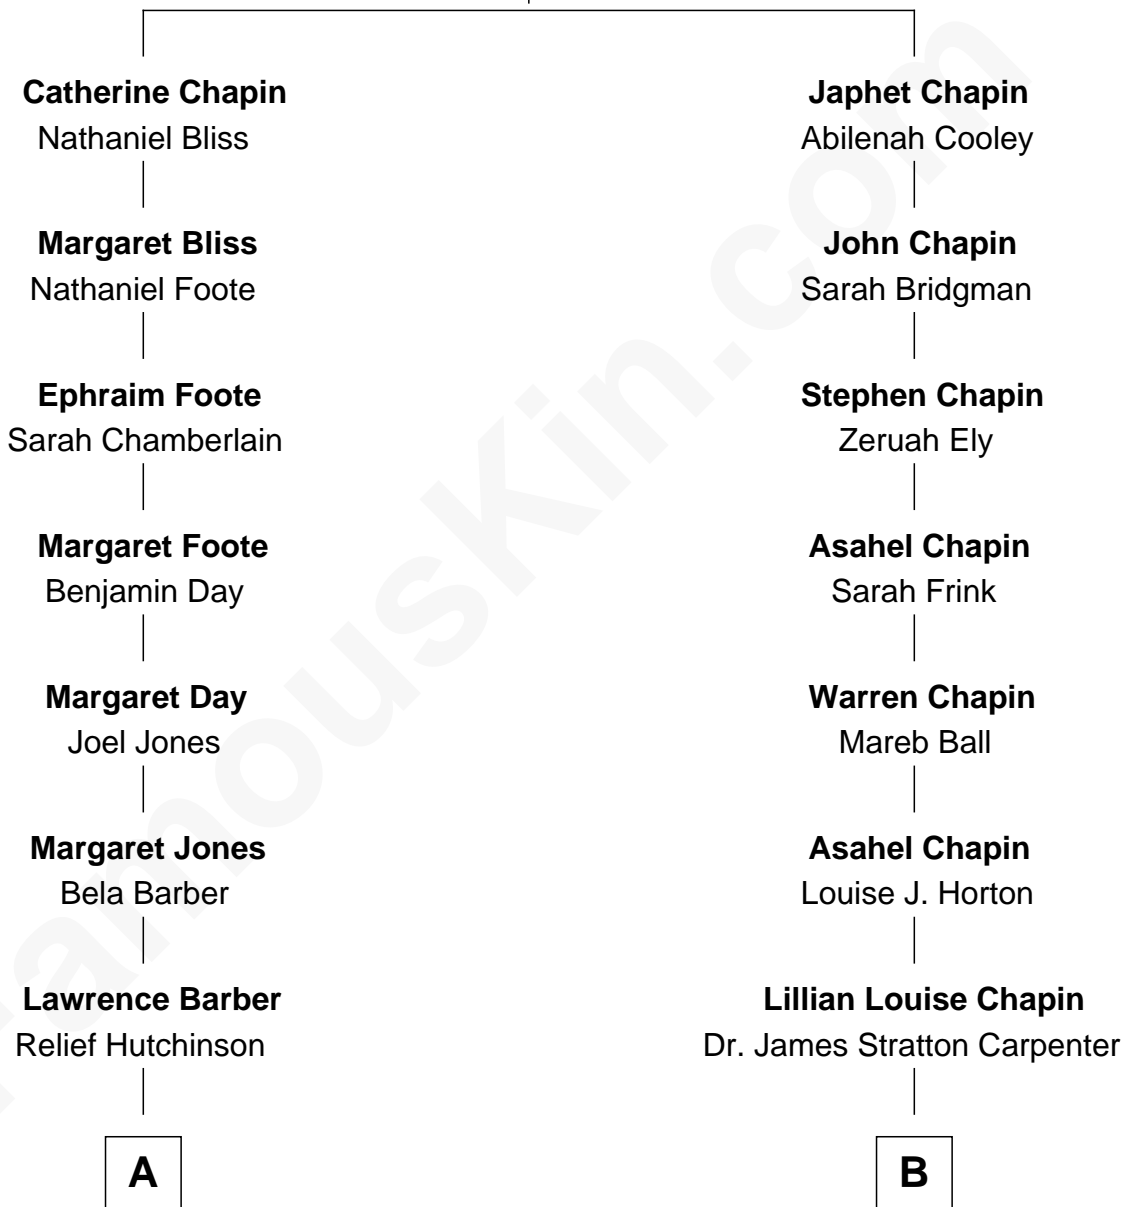

FamousKin.com Relationship Chart of

Warren Buffett

Chairman & CEO, Berkshire Hathaway

9th cousin 1 time removed of

Mary Chapin Carpenter

Singer and Songwriter

Samuel Chapin

Cicely Penney

A

Ford Bela Barber
Susan Ann Watson

Stella Frances Barber
John Ammon Stahl

Leila Stahl
Howard Homan Buffett

Warren Buffett
Chairman & CEO, Berkshire Hathaway

B

Chapin Carpenter
Ruth Smythe

Chapin Carpenter
Mary Bowie Robertson