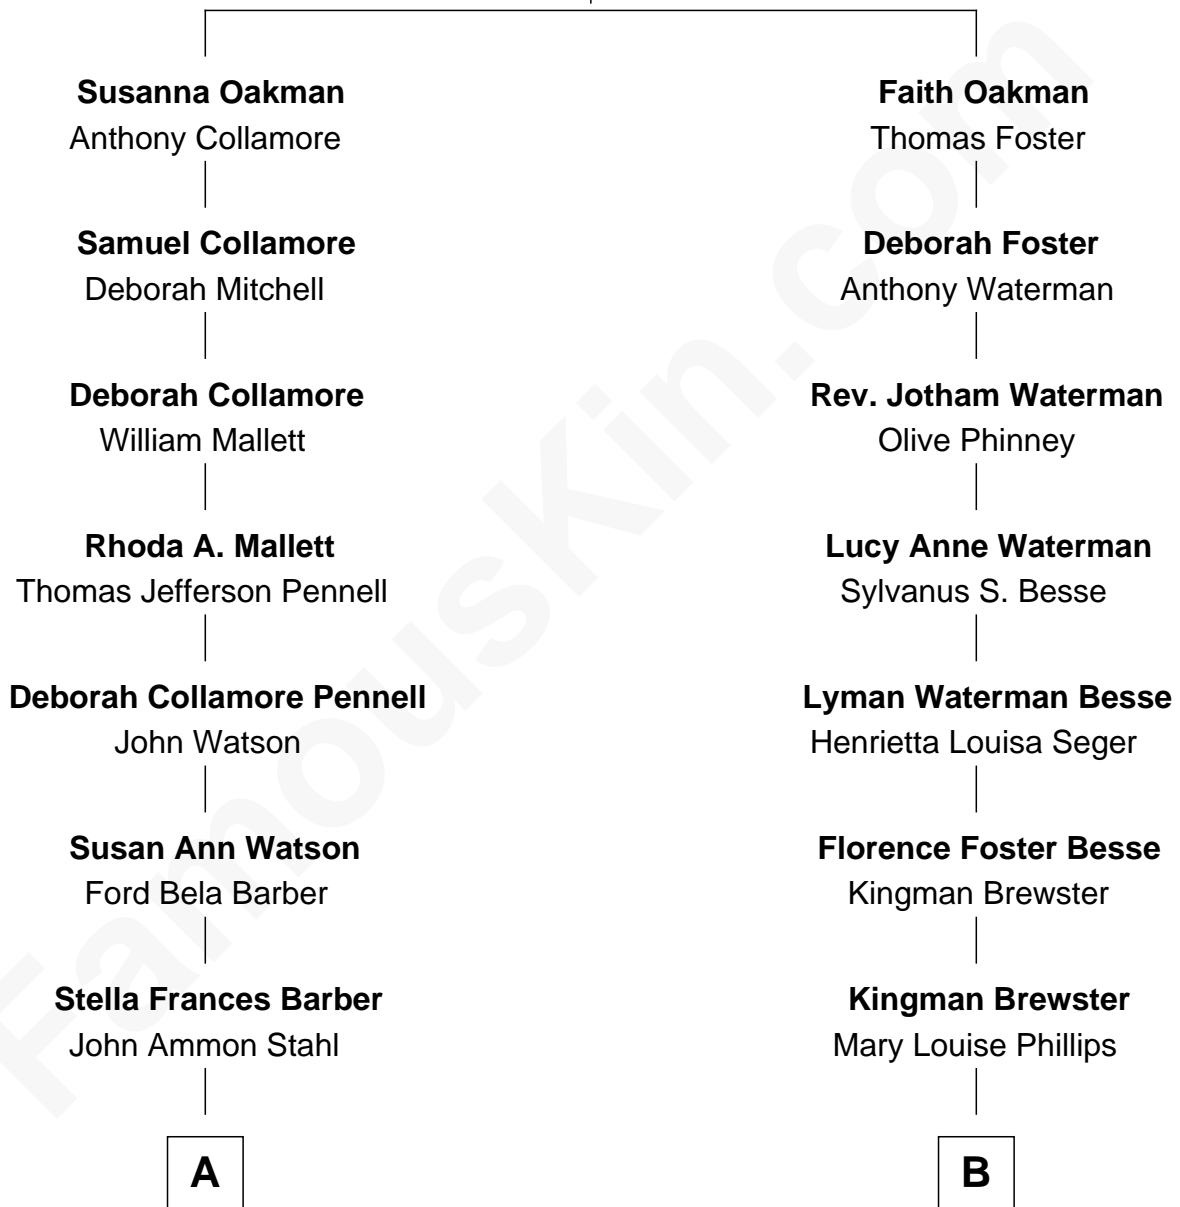

FamousKin.com Relationship Chart of

Warren Buffett

Chairman & CEO, Berkshire Hathaway

8th cousin of

Jordana Brewster

TV and Movie Actress

Tobias Oakman

Elizabeth Doty

A

Leila Stahl
Howard Homan Buffett

Warren Buffett
Chairman & CEO, Berkshire Hathaway

B

Alden Brewster
Maria João Leão de Sousa

Jordana Brewster
TV and Movie Actress

FamousKin.com