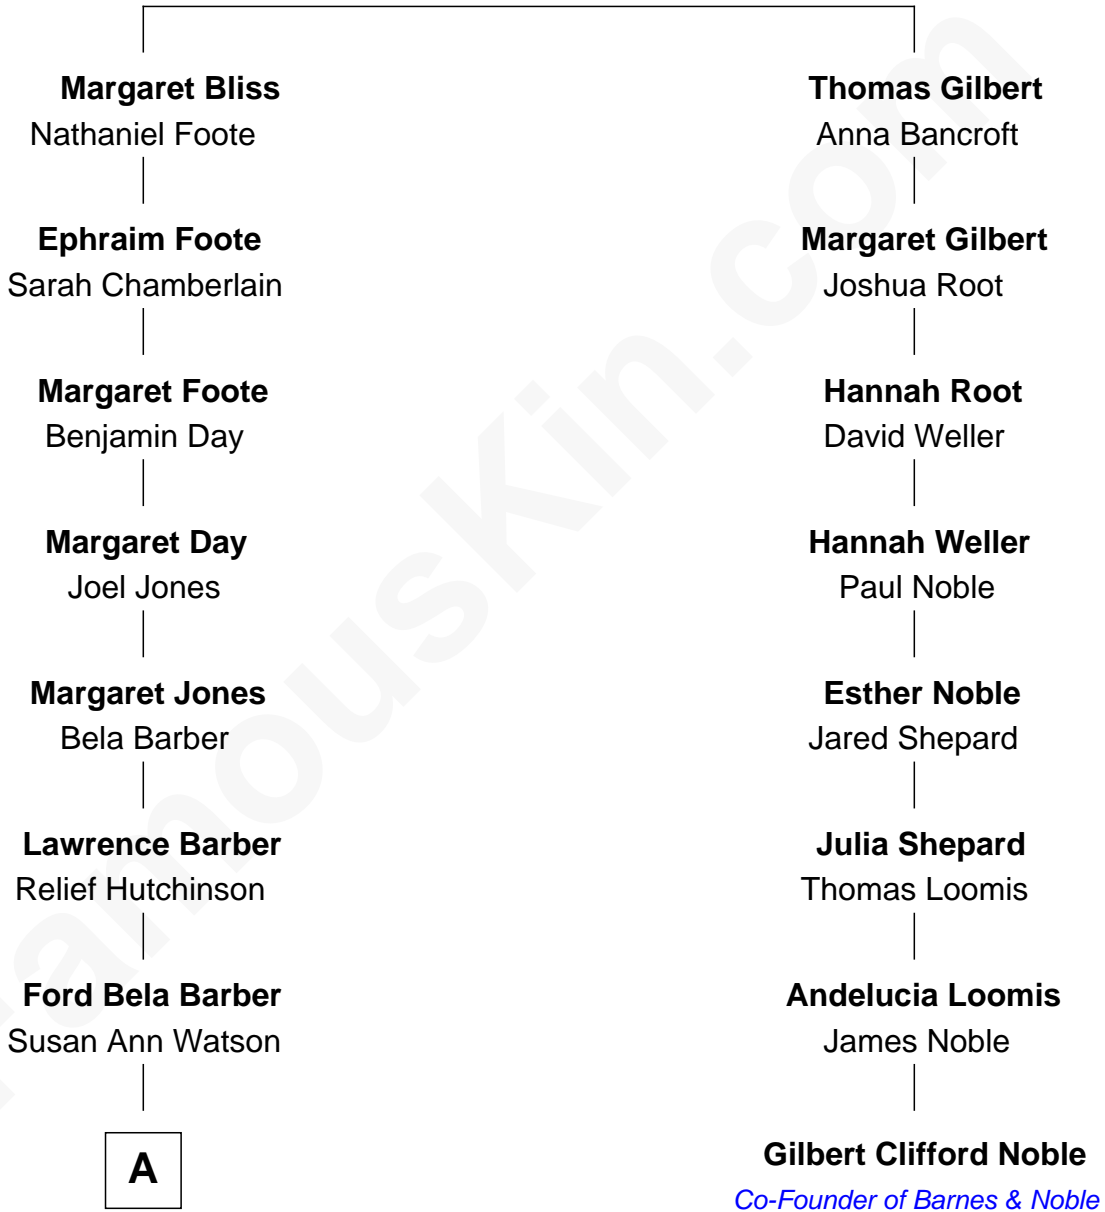

## Relationship Chart of

### Warren Buffett

*Chairman & CEO, Berkshire Hathaway*

7th cousin 2 times removed of

### Gilbert Clifford Noble

*Co-Founder of Barnes & Noble*

**Catherine Chapin**

*with husband*  
*Nathaniel Bliss*

*with husband*  
*Thomas Gilbert*

**A**

—  
**Stella Frances Barber**

John Ammon Stahl

—  
**Leila Stahl**

Howard Homan Buffett

—  
**Warren Buffett**

*Chairman & CEO, Berkshire Hathaway*

FamousKin.com