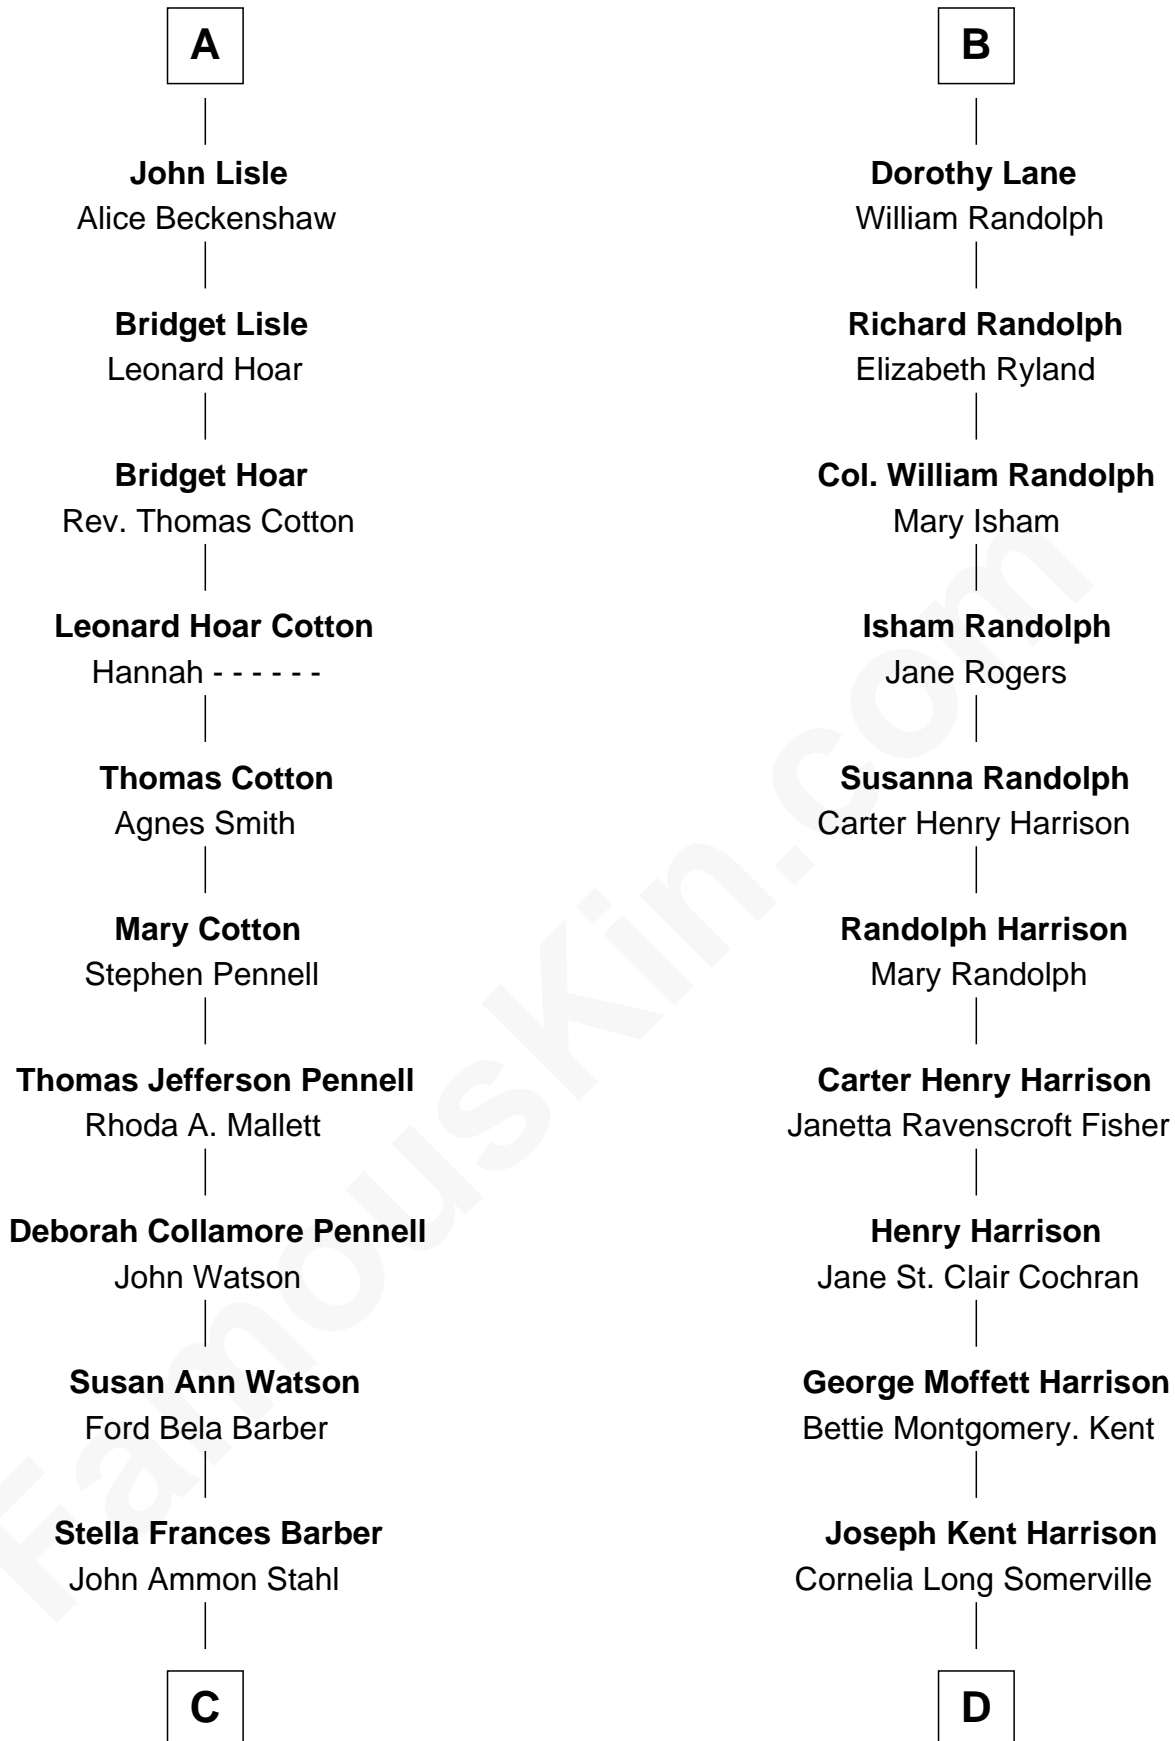

# FamousKin.com Relationship Chart of

**Warren Buffett**

*Chairman & CEO, Berkshire Hathaway*

18th cousin 1 time removed of

**Edward Norton**

*Movie Actor*

**Sir Thomas Mowbray**

Elizabeth Fitzalan

**Isabel Mowbray**  
Sir James Berkeley

**Maurice Berkeley**  
Isabel Mead

**Anne Berkeley**  
Sir William Dennis

**Isabel Dennis**  
Sir John Berkeley

**Sir Richard Berkeley**  
Elizabeth Jermy

**Mary Berkeley**  
Sir John Hungerford

**Bridget Hungerford**  
Sir William Lisle

**A**

**Margaret Mowbray**  
Sir Robert Howard

**Katherine Howard**  
Sir Edward Neville

**Catherine Neville**  
Robert Tanfield

**William Tanfield**  
Elizabeth Stavelly

**Frances Tanfield**  
Bridget Cave

**Anne Tanfield**  
Clement Vincent

**Elizabeth Vincent**  
Richard Lane

**B**

FamousKin.com