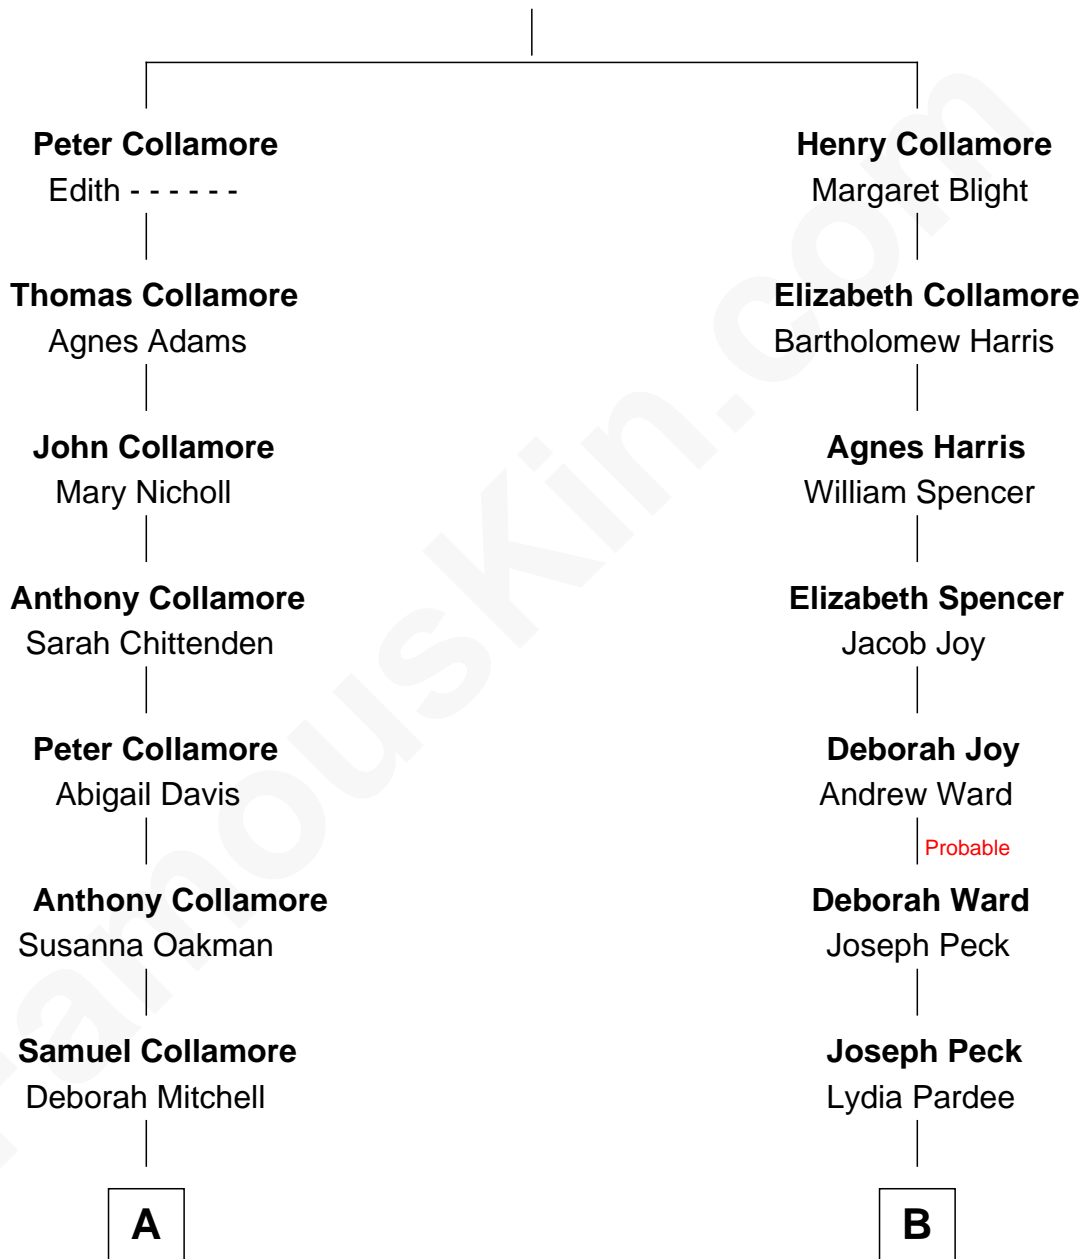

FamousKin.com

Relationship Chart of

Warren Buffett

Chairman & CEO, Berkshire Hathaway

13th cousin of

Mizuo Peck

TV and Movie Actress

John Collamore

Margery Hext

A

Deborah Collamore

William Mallett

Rhoda A. Mallett

Thomas Jefferson Pennell

Deborah Collamore Pennell

John Watson