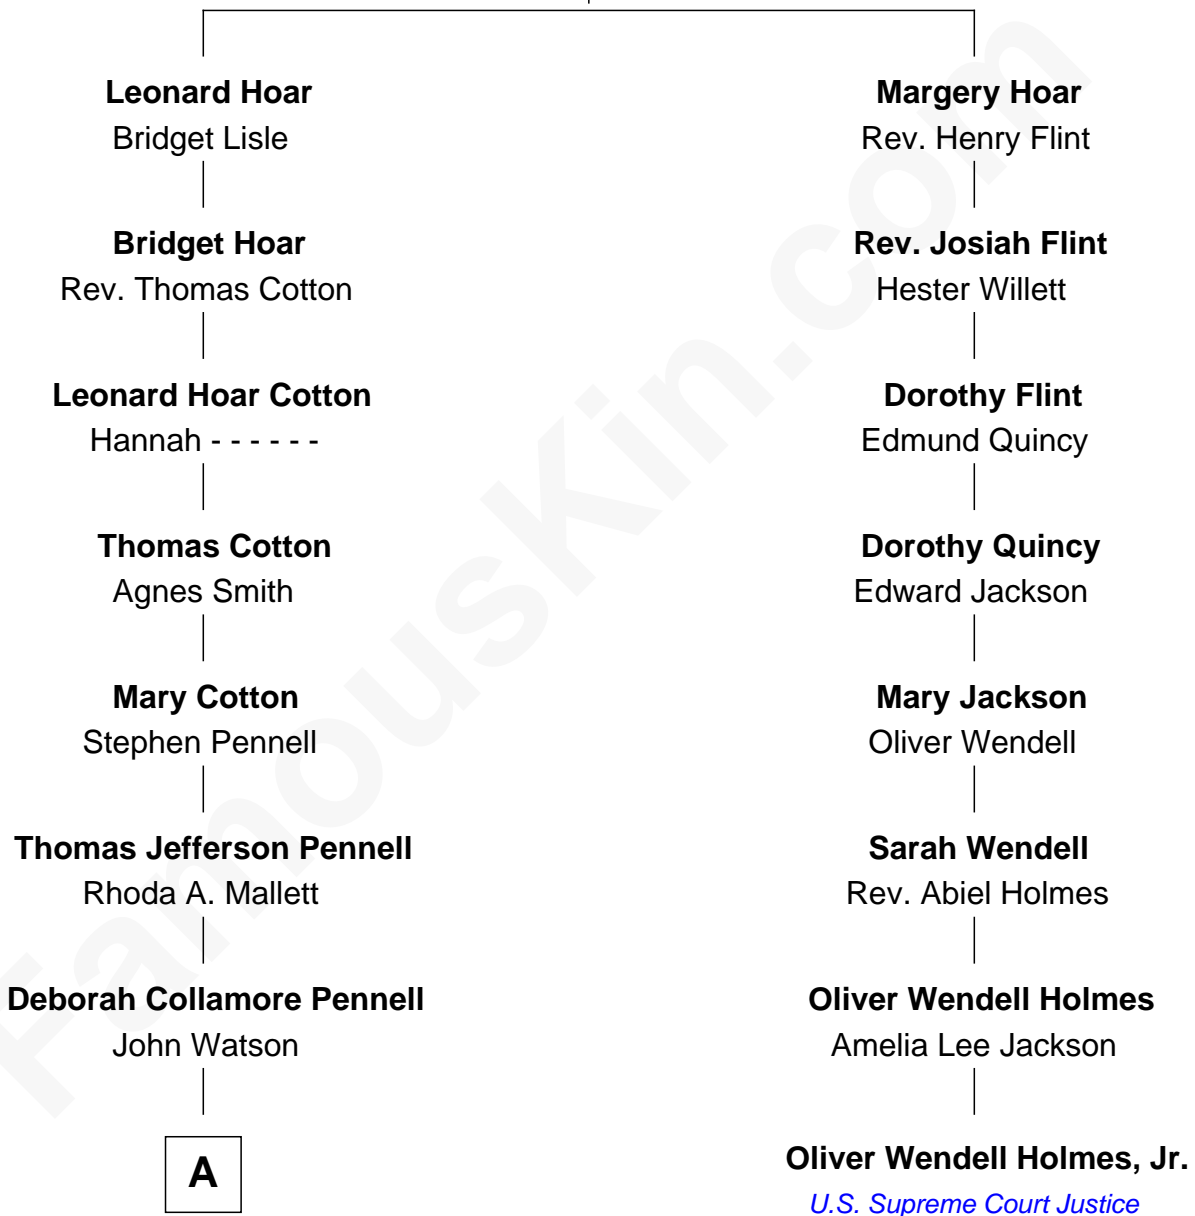

## Relationship Chart of

### Warren Buffett

*Chairman & CEO, Berkshire Hathaway*

7th cousin 3 times removed of

**Oliver Wendell Holmes, Jr.**  
*U.S. Supreme Court Justice*

**Charles Hoar**  
Joanna Hincksman

**A**

—  
**Susan Ann Watson**  
Ford Bela Barber