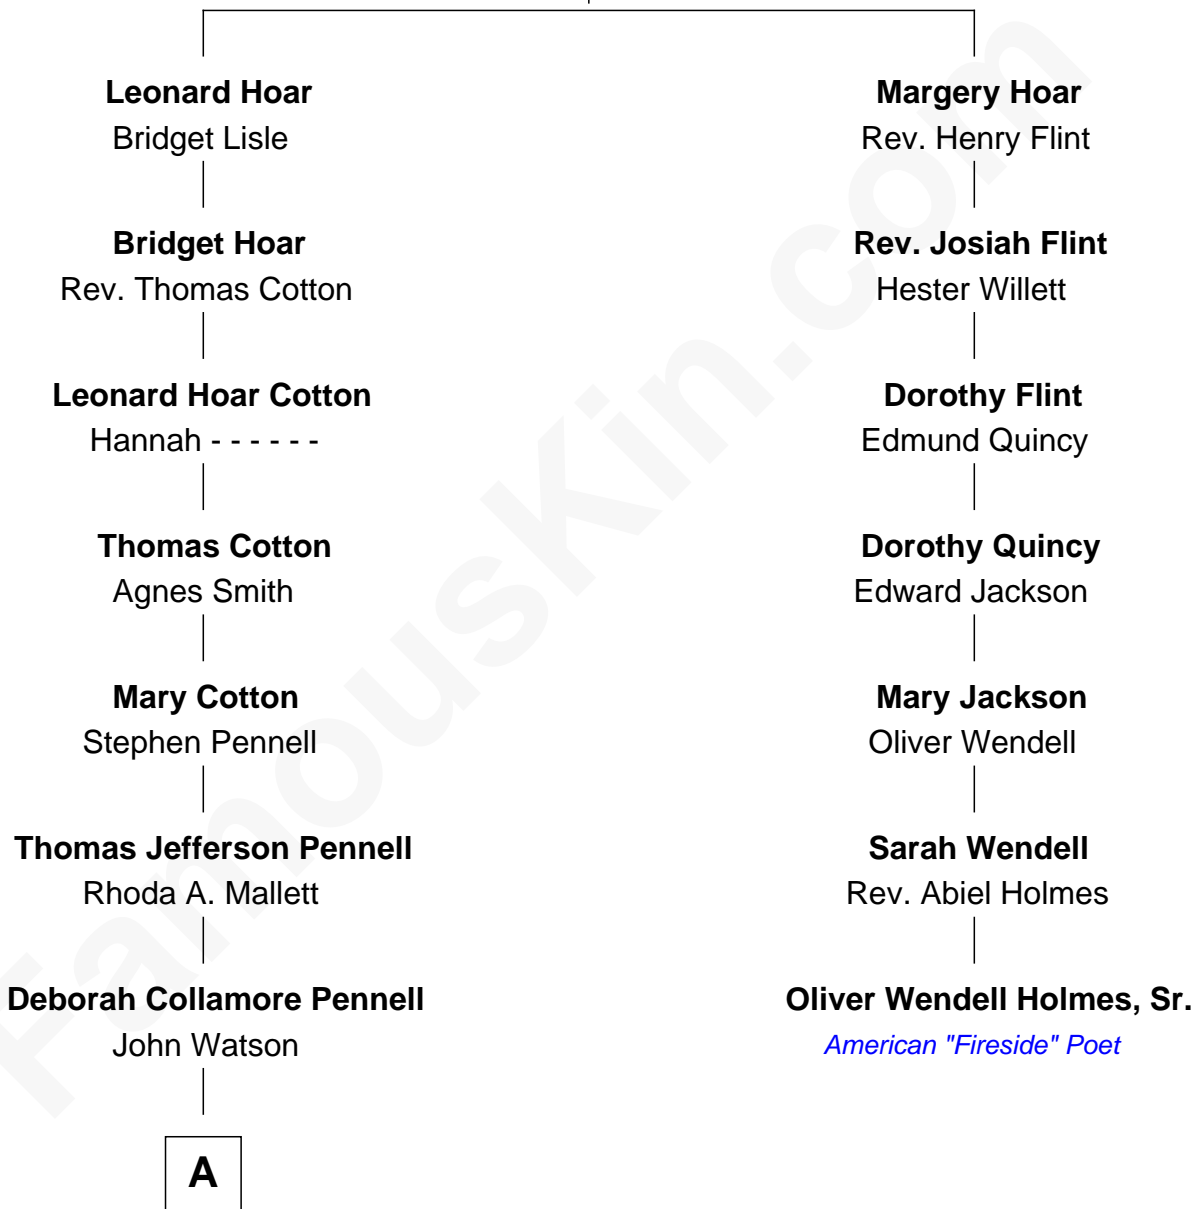

FamousKin.com Relationship Chart of

Warren Buffett

Chairman & CEO, Berkshire Hathaway

6th cousin 4 times removed of

Oliver Wendell Holmes, Sr.

American "Fireside" Poet

Charles Hoar
Joanna Hincksman

A

—
Susan Ann Watson

Ford Bela Barber

—
Stella Frances Barber

John Ammon Stahl

—
Leila Stahl

Howard Homan Buffett

—
Warren Buffett

Chairman & CEO, Berkshire Hathaway