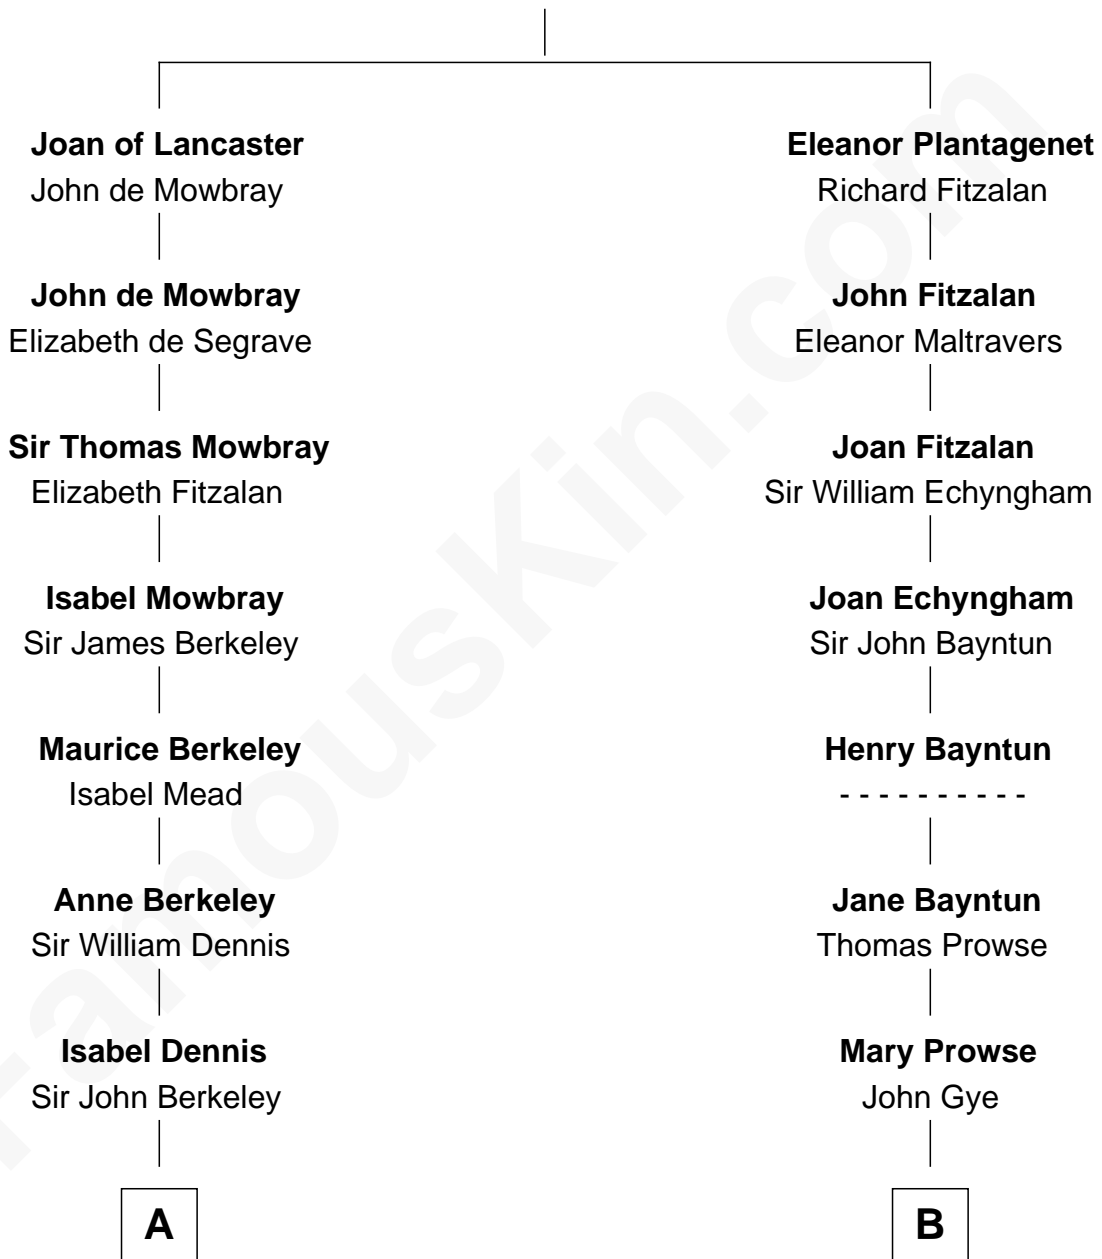

FamousKin.com Relationship Chart of

Warren Buffett

Chairman & CEO, Berkshire Hathaway

18th cousin 3 times removed of

Endicott Peabody

62nd Governor of Massachusetts

Henry Plantagenet

Maud de Chaworth

FamousKin.com